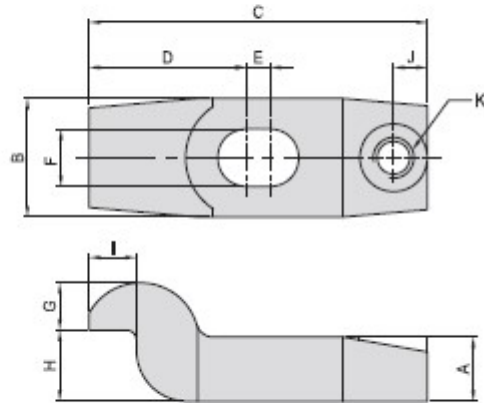

CP27

THREADED GOOSE NECK CLAMP

- Material / Finish :
- Material : S45C(JIS), Forging.
- Surface finish : Black Oxide.

| MODEL NO. | A | B | C | D | E | F | G | H | I | J | K | kg |
|------------|----|----|-----|------|----|----|----|----|----|----|----------|------|
| CP27-16100 | 19 | 35 | 100 | 45,5 | 7 | 17 | 14 | 21 | 14 | 10 | M12x1,75 | 0,78 |
| CP27-16150 | 22 | 45 | 150 | 62,0 | 26 | 17 | 15 | 24 | 22 | 12 | M16x2,00 | 1,70 |