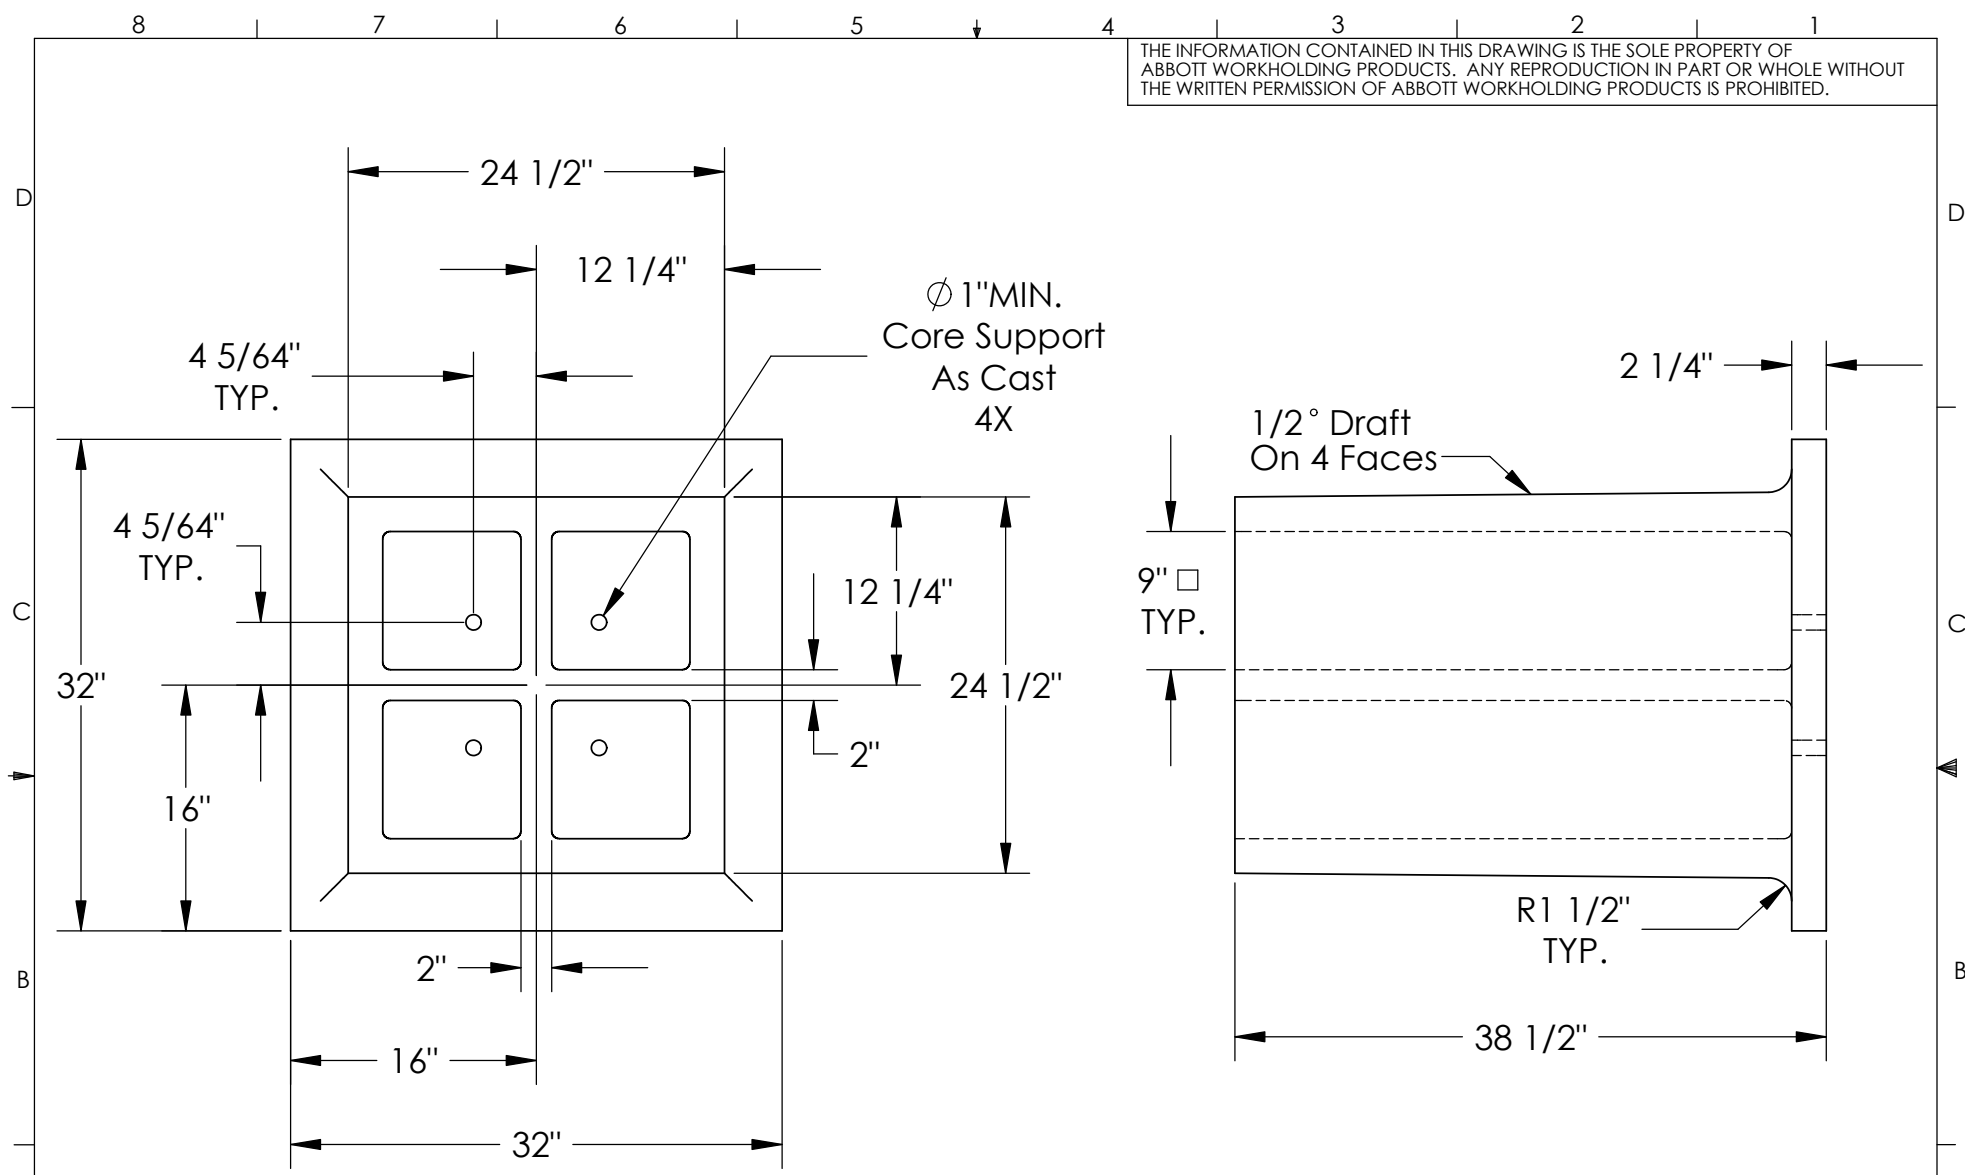

UNLESS OTHERWISE SPECIFIED
DIMENSIONS ARE IN INCHES
TOLERANCES ARE:
FRACTIONS DECIMALS ANGLES
±1/32 .XX±.015 ±5°
.XXX±.005
.XXXX±.0005

DRAWN TBJ	DATE 01/19/06
MATERIAL 713	WEIGHT (POUNDS) 1322.5
STYLE TC	DISPOSITION Released