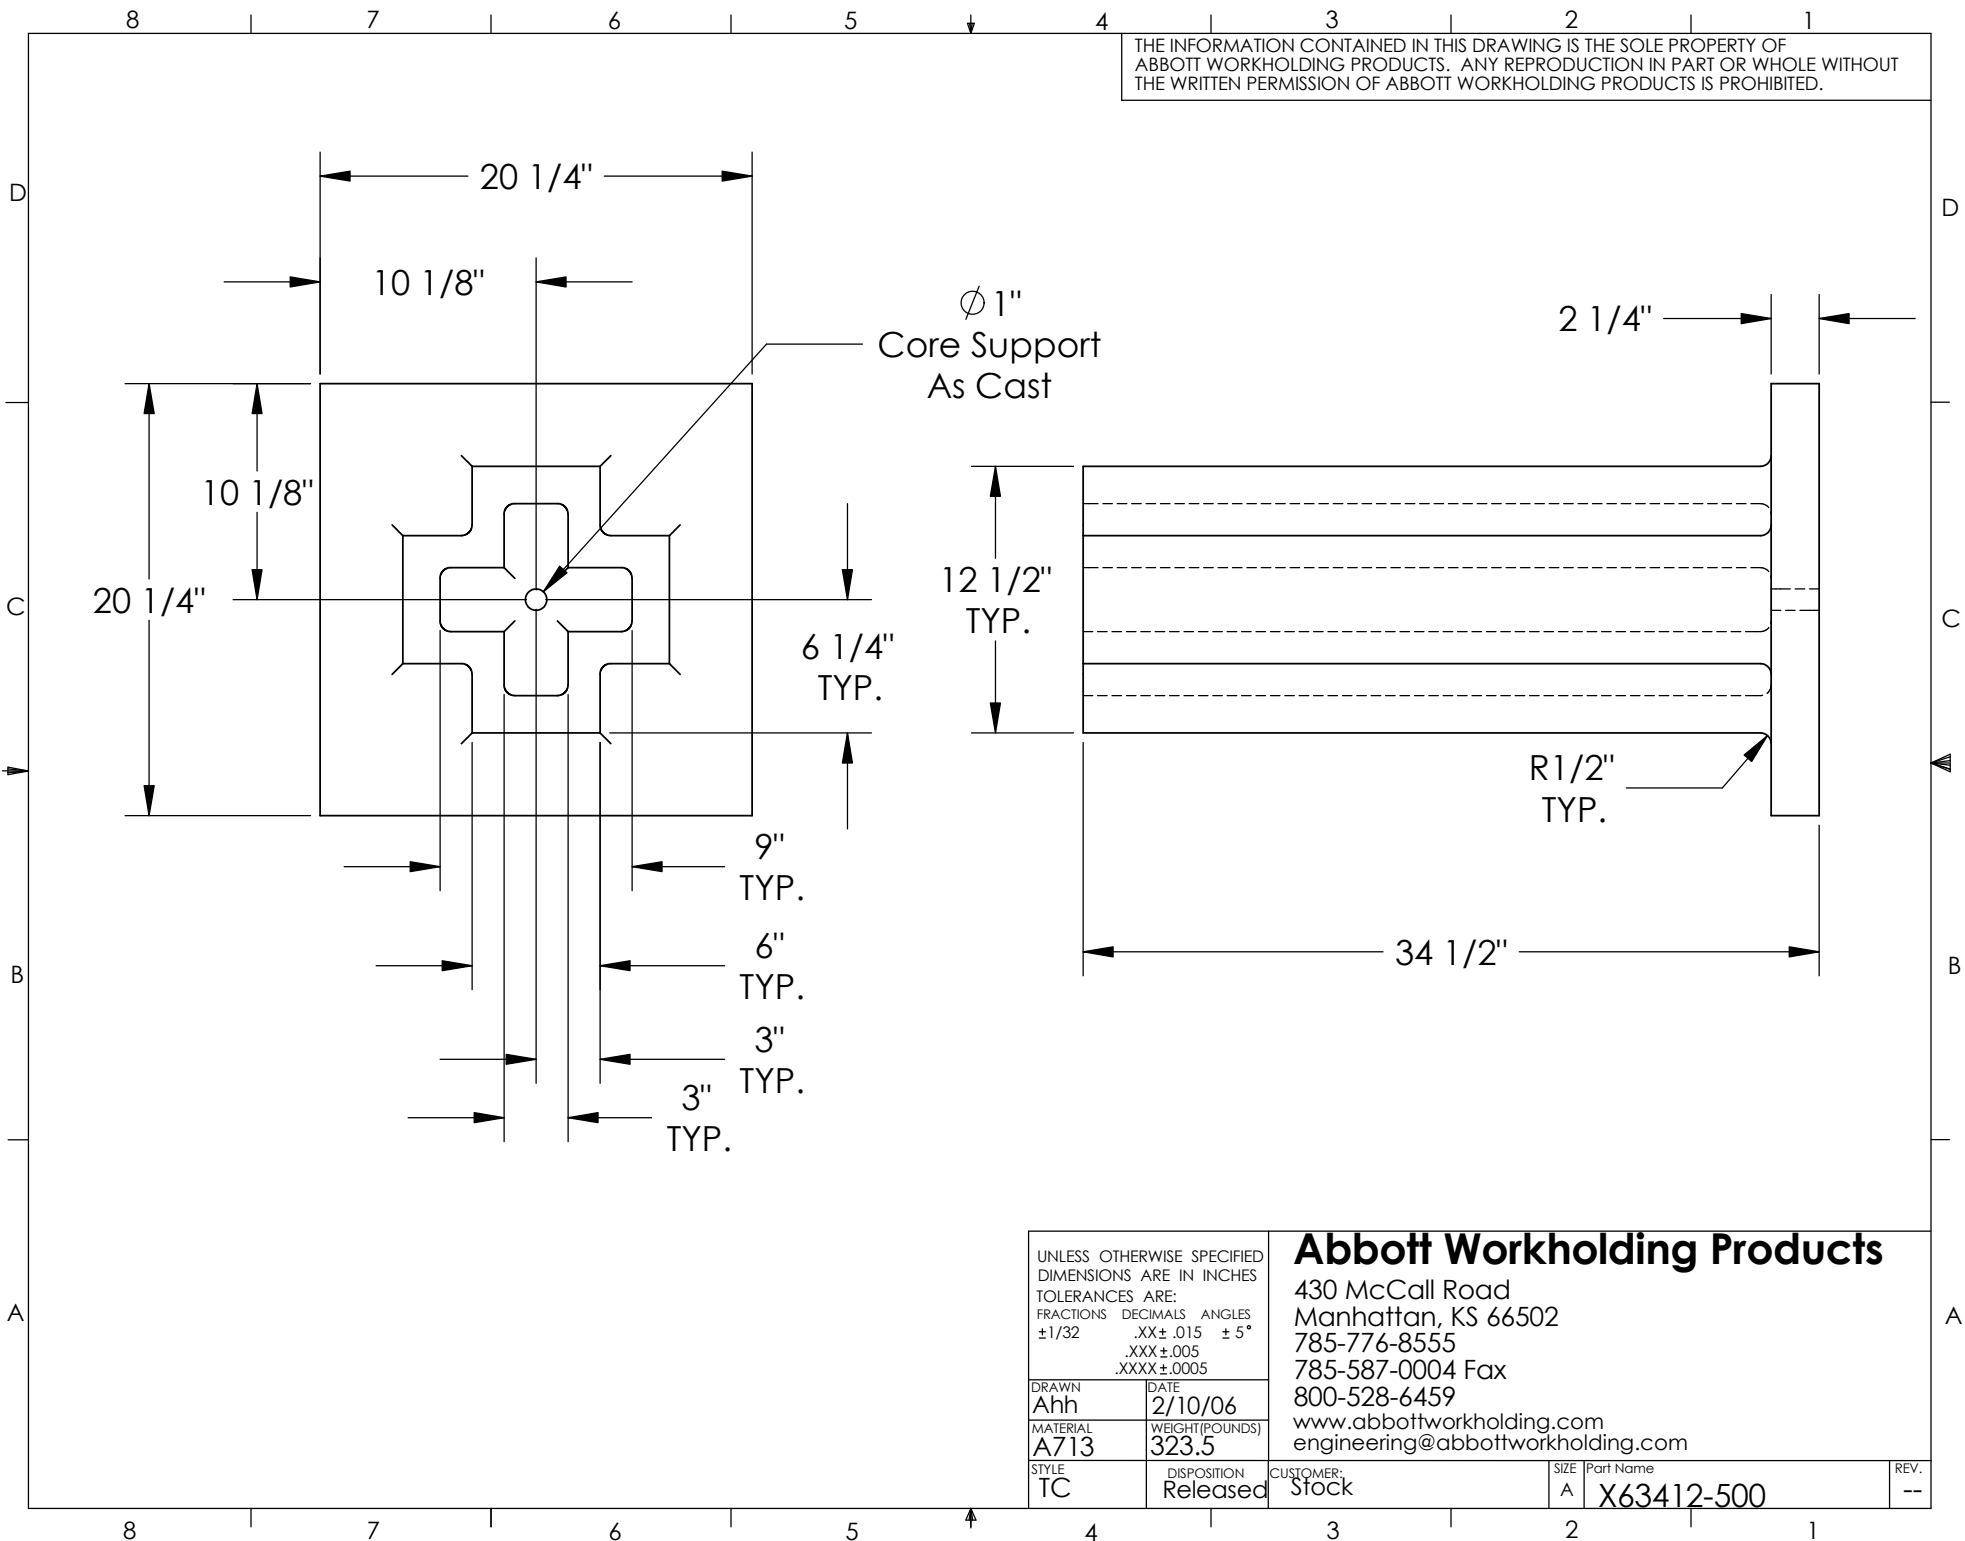

THE INFORMATION CONTAINED IN THIS DRAWING IS THE SOLE PROPERTY OF ABBOTT WORKHOLDING PRODUCTS. ANY REPRODUCTION IN PART OR WHOLE WITHOUT THE WRITTEN PERMISSION OF ABBOTT WORKHOLDING PRODUCTS IS PROHIBITED.

UNLESS OTHERWISE SPECIFIED
DIMENSIONS ARE IN INCHES
TOLERANCES ARE:
FRACTIONS DECIMALS ANGLES
±1/32 .XX±.015 ±5°
.XXX±.005
.XXXX±.0005

DRAWN Ahh	DATE 2/10/06
MATERIAL A713	WEIGHT (POUNDS) 323.5
STYLE TC	DISPOSITION Released