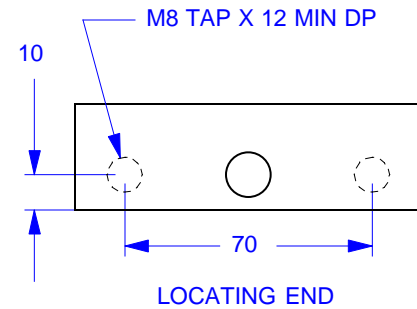

LONG MOVABLE JAW CARRIER

FIXED JAW CARRIER

SHORT MOVABLE JAW CARRIER

**CHICK**

Workholding Solutions Inc.  
500 Keystone Drive  
Warrendale PA 15086 USA.

JAW CARRIER SET  
FOR METRIC SIZE HARD JAWS  
MJCM1040-10