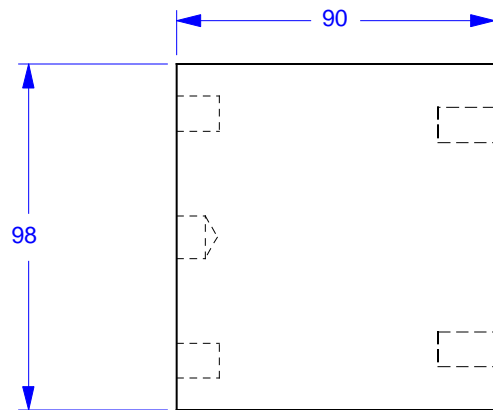

LONG MOVABLE JAW CARRIER

FIXED JAW CARRIER

SHORT MOVABLE JAW CARRIER

**CHICK**

Workholding Solutions Inc.  
500 Keystone Drive  
Warrendale PA 15086 USA.

JAW CARRIER SET  
FOR METRIC SIZE HARD JAWS  
MJCM1040-10