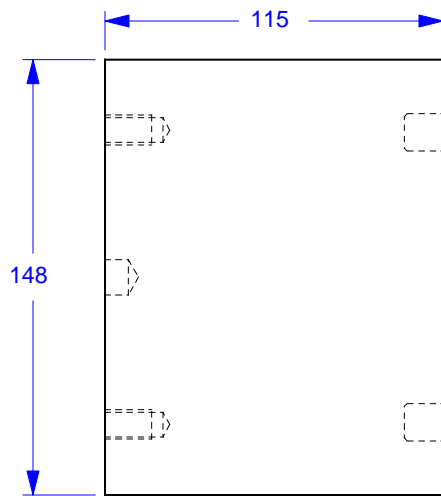

LONG MOVABLE JAW CARRIER

FIXED JAW CARRIER

SHORT MOVABLE JAW CARRIER

HARD JAW END

LOCATING END

**CHICK**  
 Workholding Solutions Inc.  
 500 Keystone Drive  
 Warrendale PA 15086 USA.

JAW CARRIER SET  
 FOR METRIC SIZE HARD JAWS  
 MJCM1550-15