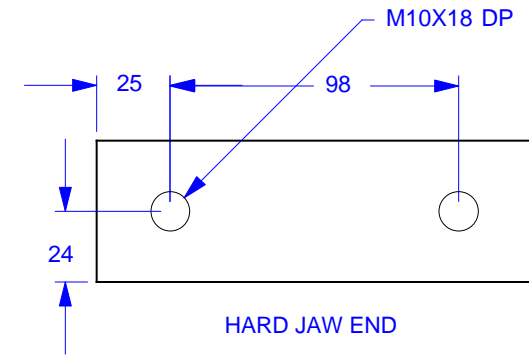

LONG MOVABLE JAW CARRIER

FIXED JAW CARRIER

SHORT MOVABLE JAW CARRIER

HARD JAW END

LOCATING END

**CHICK**  
 Workholding Solutions Inc.  
 500 Keystone Drive  
 Warrendale PA 15086 USA.

JAW CARRIER SET  
 FOR METRIC SIZE HARD JAWS  
 MJCM1550-15