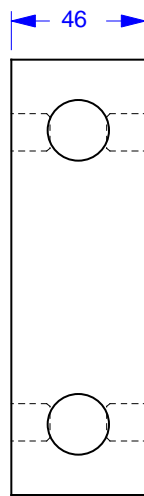

LONG MOVABLE JAW CARRIER

FIXED JAW CARRIER

SHORT MOVABLE JAW CARRIER

HARD JAW END

LOCATING END

**CHICK**  
 Workholding Solutions Inc.  
 500 Keystone Drive  
 Warrendale PA 15086 USA.

JAW CARRIER SET  
 FOR METRIC SIZE HARD JAWS  
 MJCM1550-15