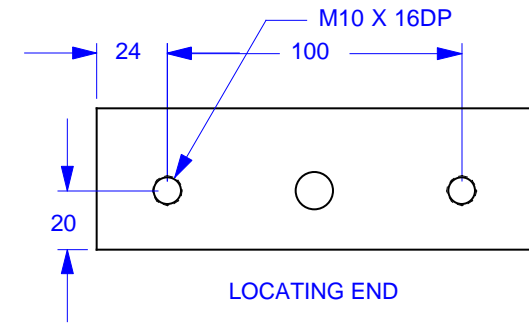

LONG MOVABLE JAW CARRIER

FIXED JAW CARRIER

SHORT MOVABLE JAW CARRIER

HARD JAW END

LOCATING END

**CHICK**  
 Workholding Solutions Inc.  
 500 Keystone Drive  
 Warrendale PA 15086 USA.

JAW CARRIER SET  
 FOR METRIC SIZE HARD JAWS  
 MJCM1550-15