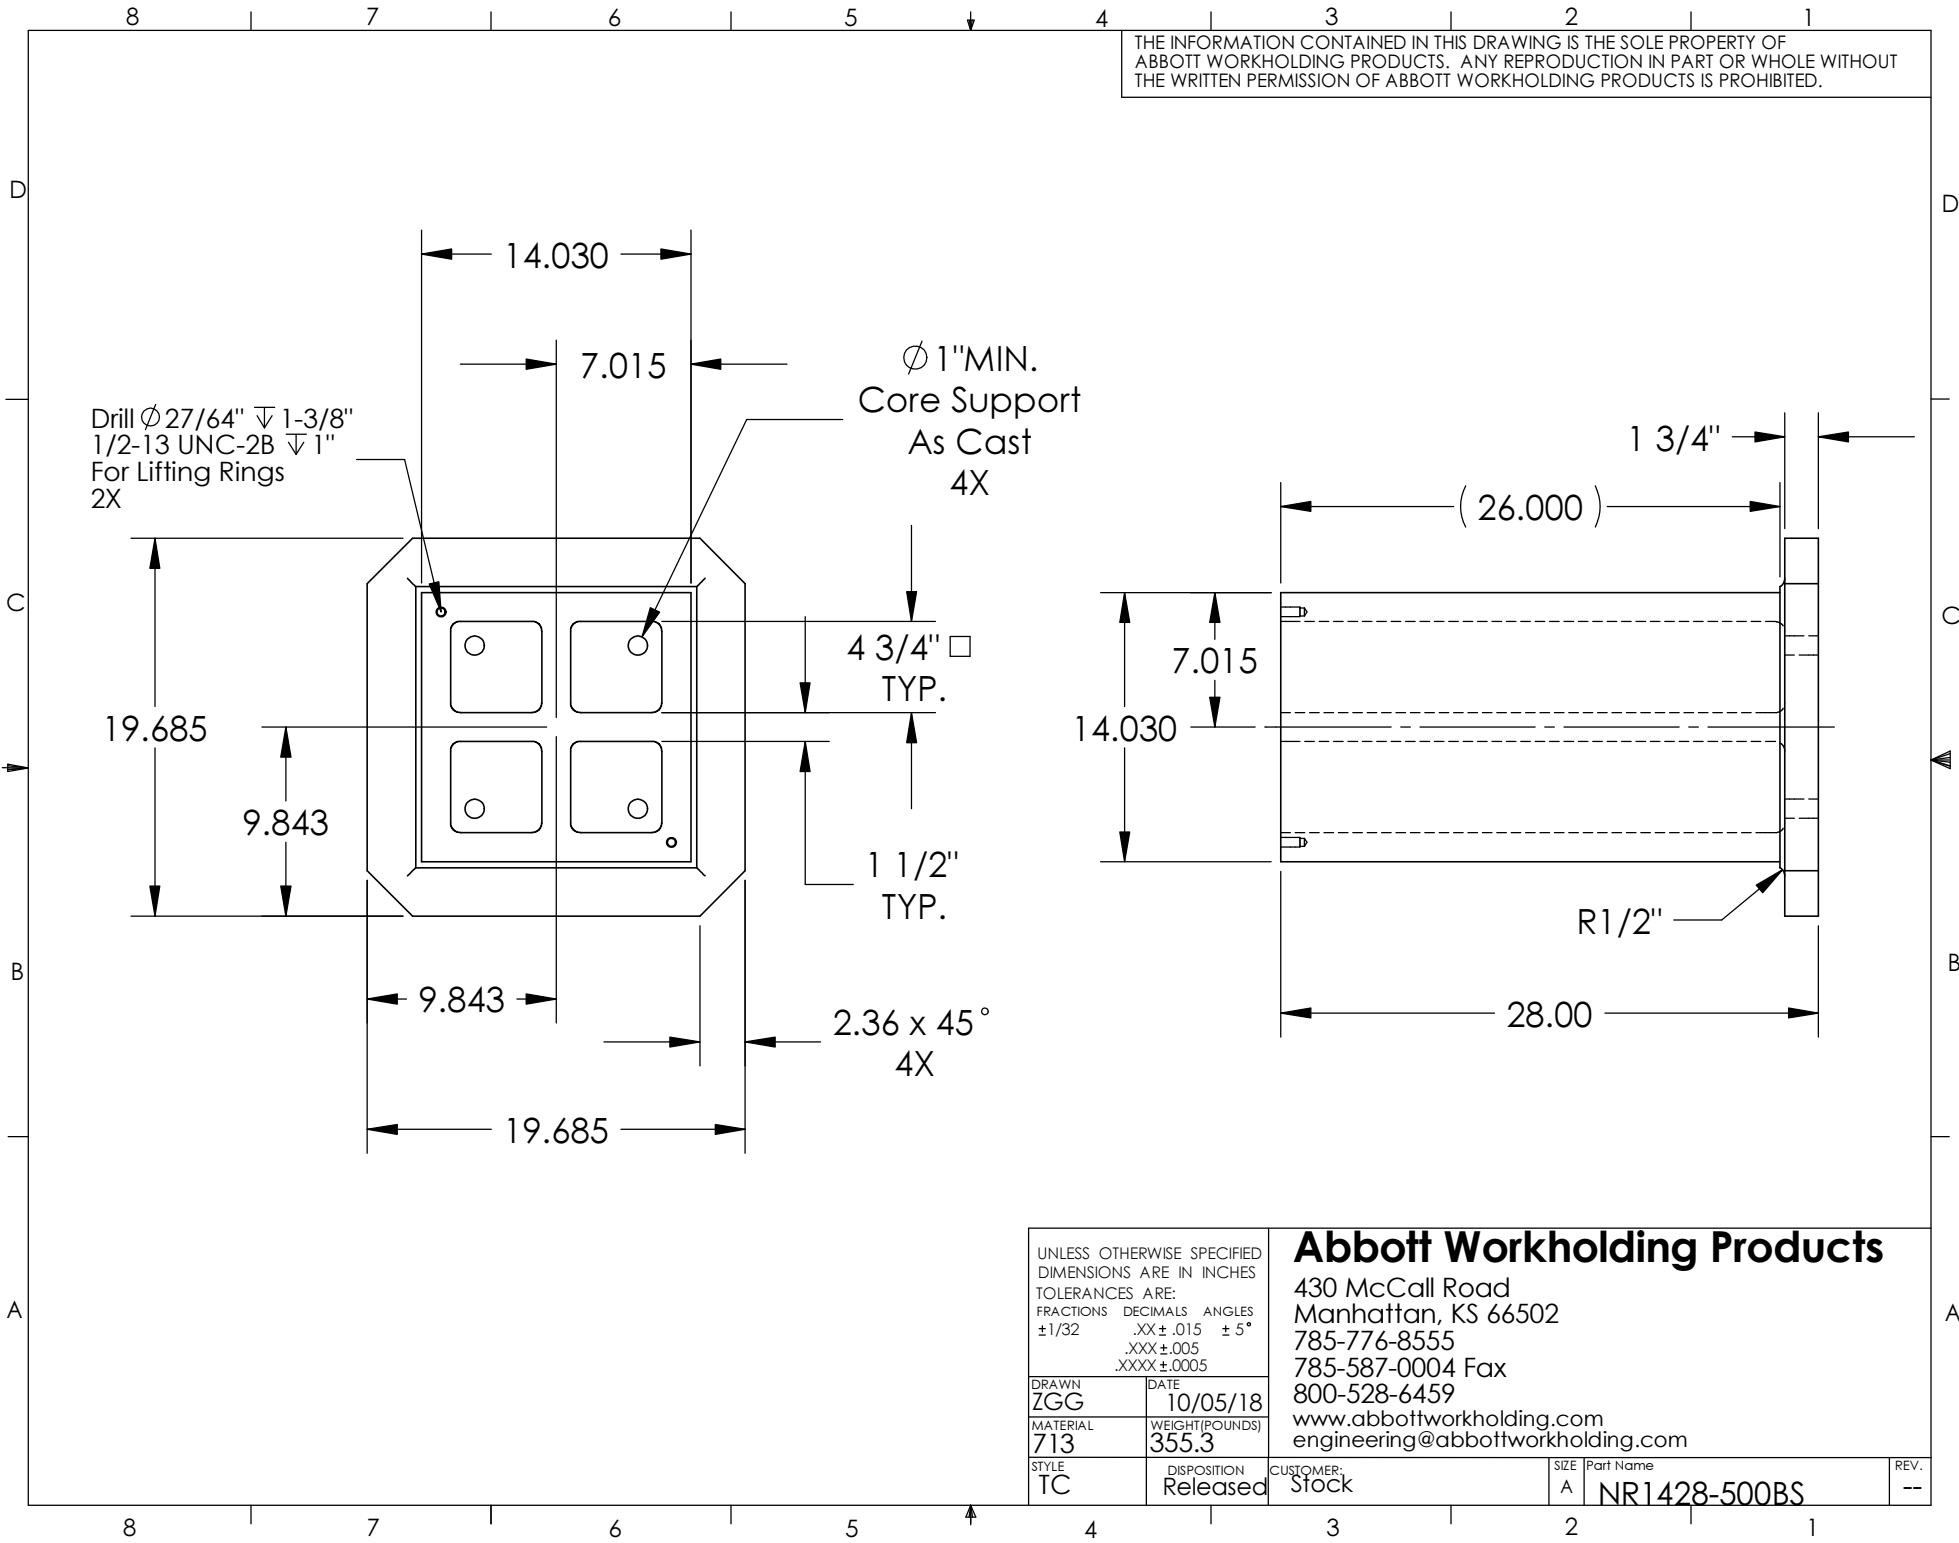

THE INFORMATION CONTAINED IN THIS DRAWING IS THE SOLE PROPERTY OF ABBOTT WORKHOLDING PRODUCTS. ANY REPRODUCTION IN PART OR WHOLE WITHOUT THE WRITTEN PERMISSION OF ABBOTT WORKHOLDING PRODUCTS IS PROHIBITED.

UNLESS OTHERWISE SPECIFIED
DIMENSIONS ARE IN INCHES
TOLERANCES ARE:
FRACTIONS DECIMALS ANGLES
±1/32 .XX ± .015 ± 5°
.XXX ± .005
.XXXX ± .0005

DRAWN ZGG	DATE 10/05/18
MATERIAL 713	WEIGHT (POUNDS) 355.3
STYLE TC	DISPOSITION Released