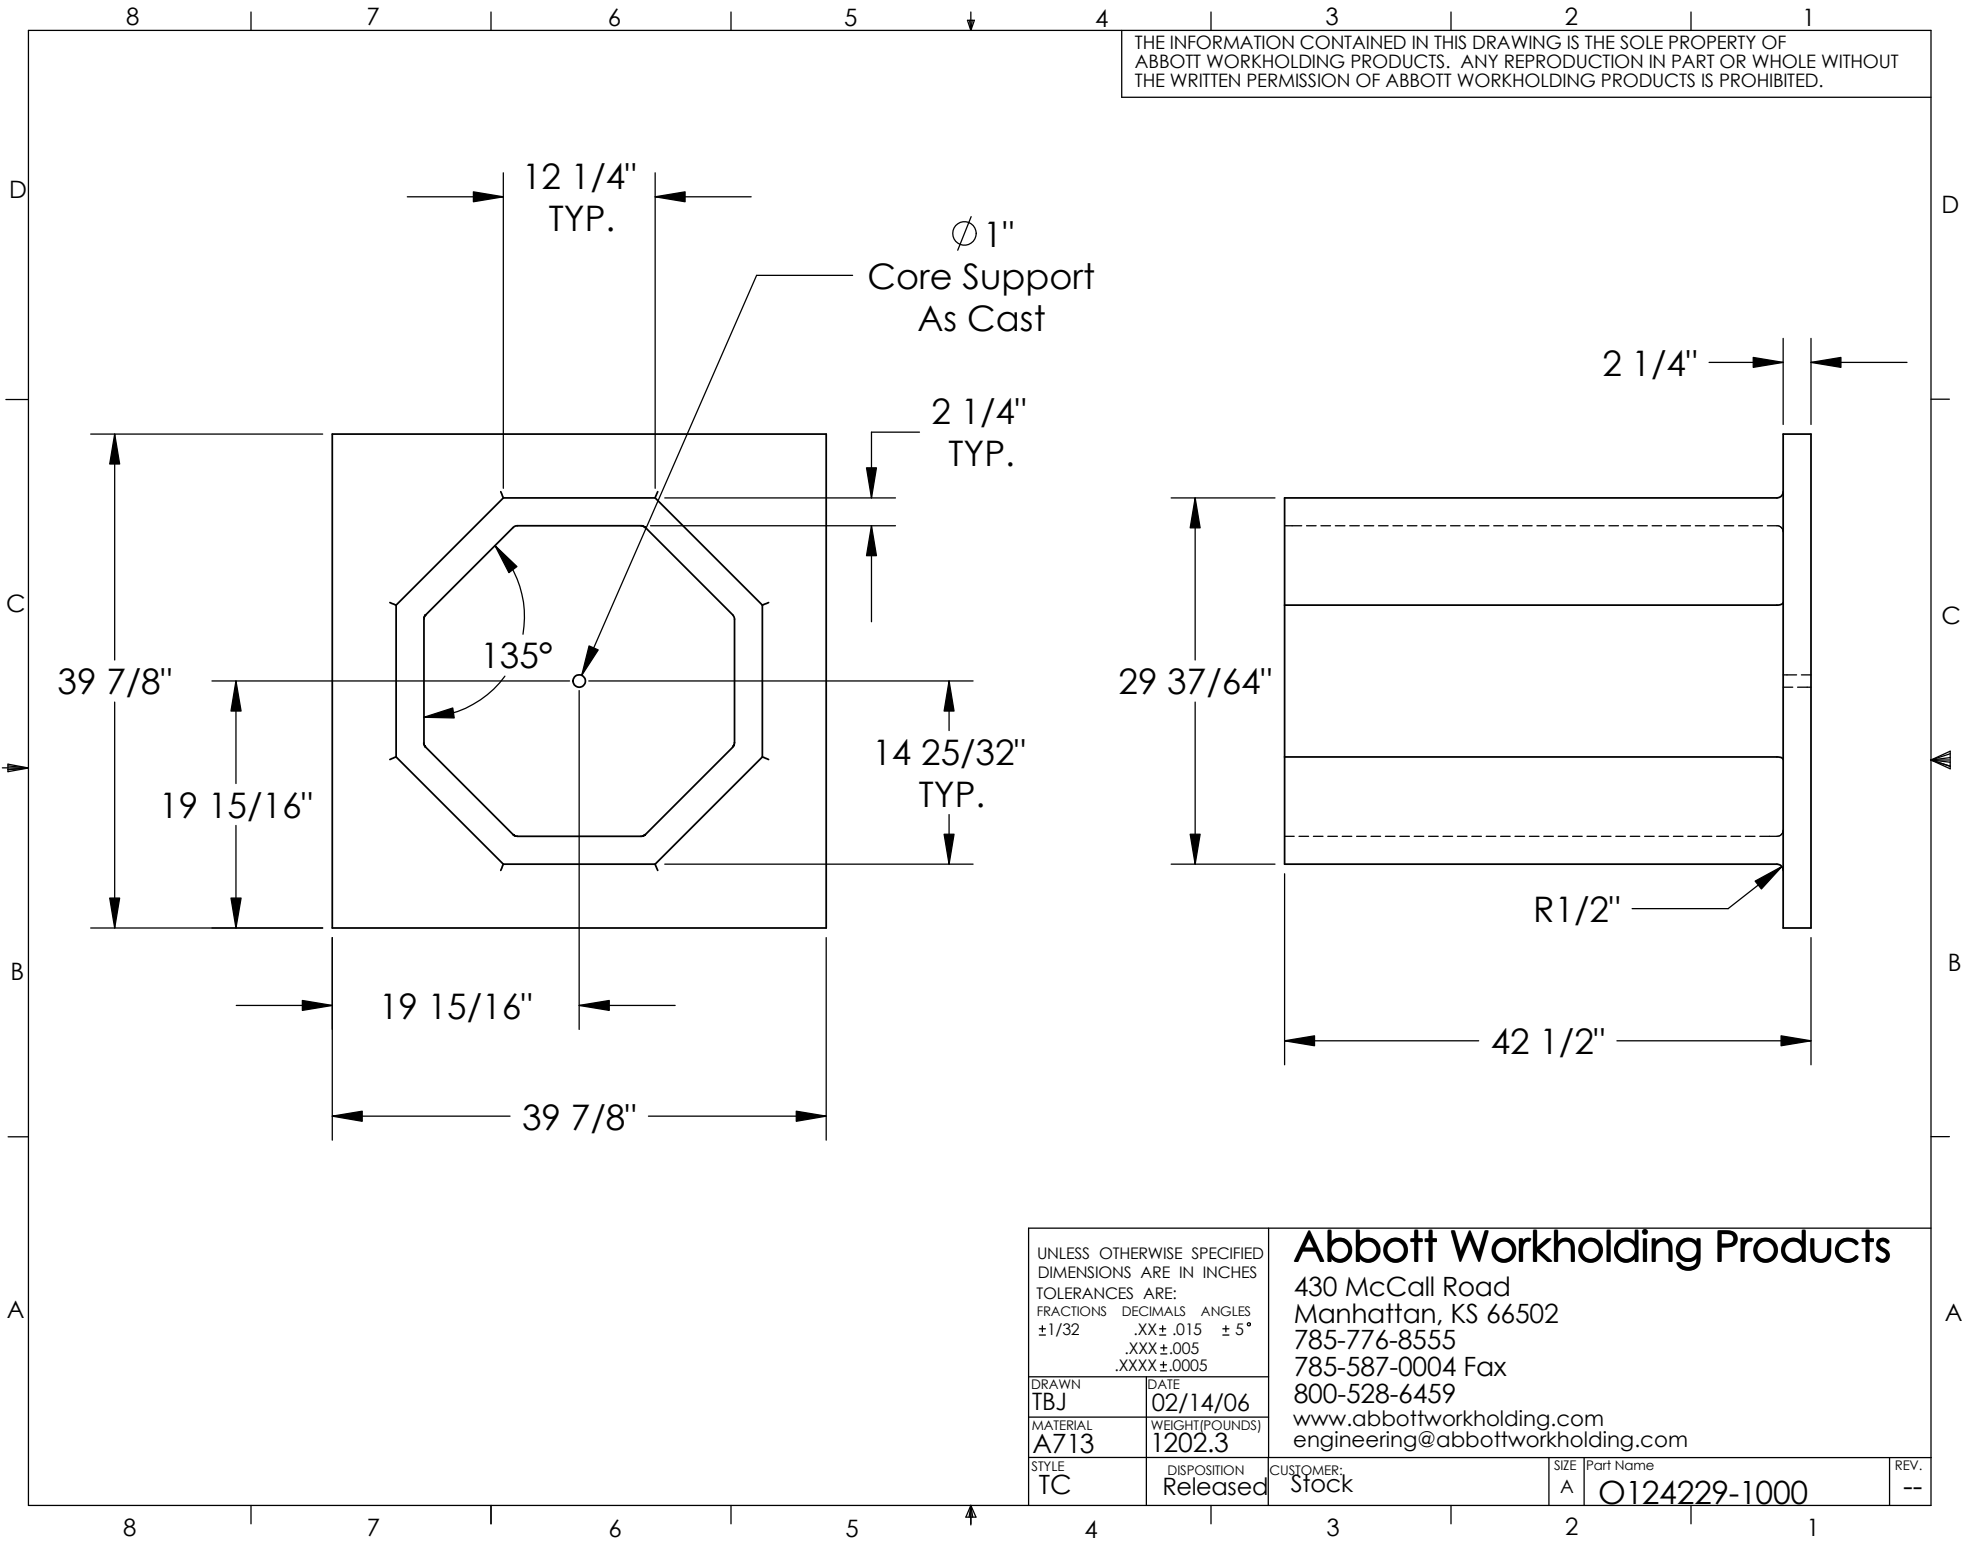

UNLESS OTHERWISE SPECIFIED DIMENSIONS ARE IN INCHES TOLERANCES ARE: FRACTIONS DECIMALS ANGLES ±1/32 .XX±.015 ±5° .XXX±.005 .XXXX±.0005	
DRAWN TBJ	DATE 02/14/06
MATERIAL A713	WEIGHT(POUNDS) 1202.3
STYLE TC	DISPOSITION Released