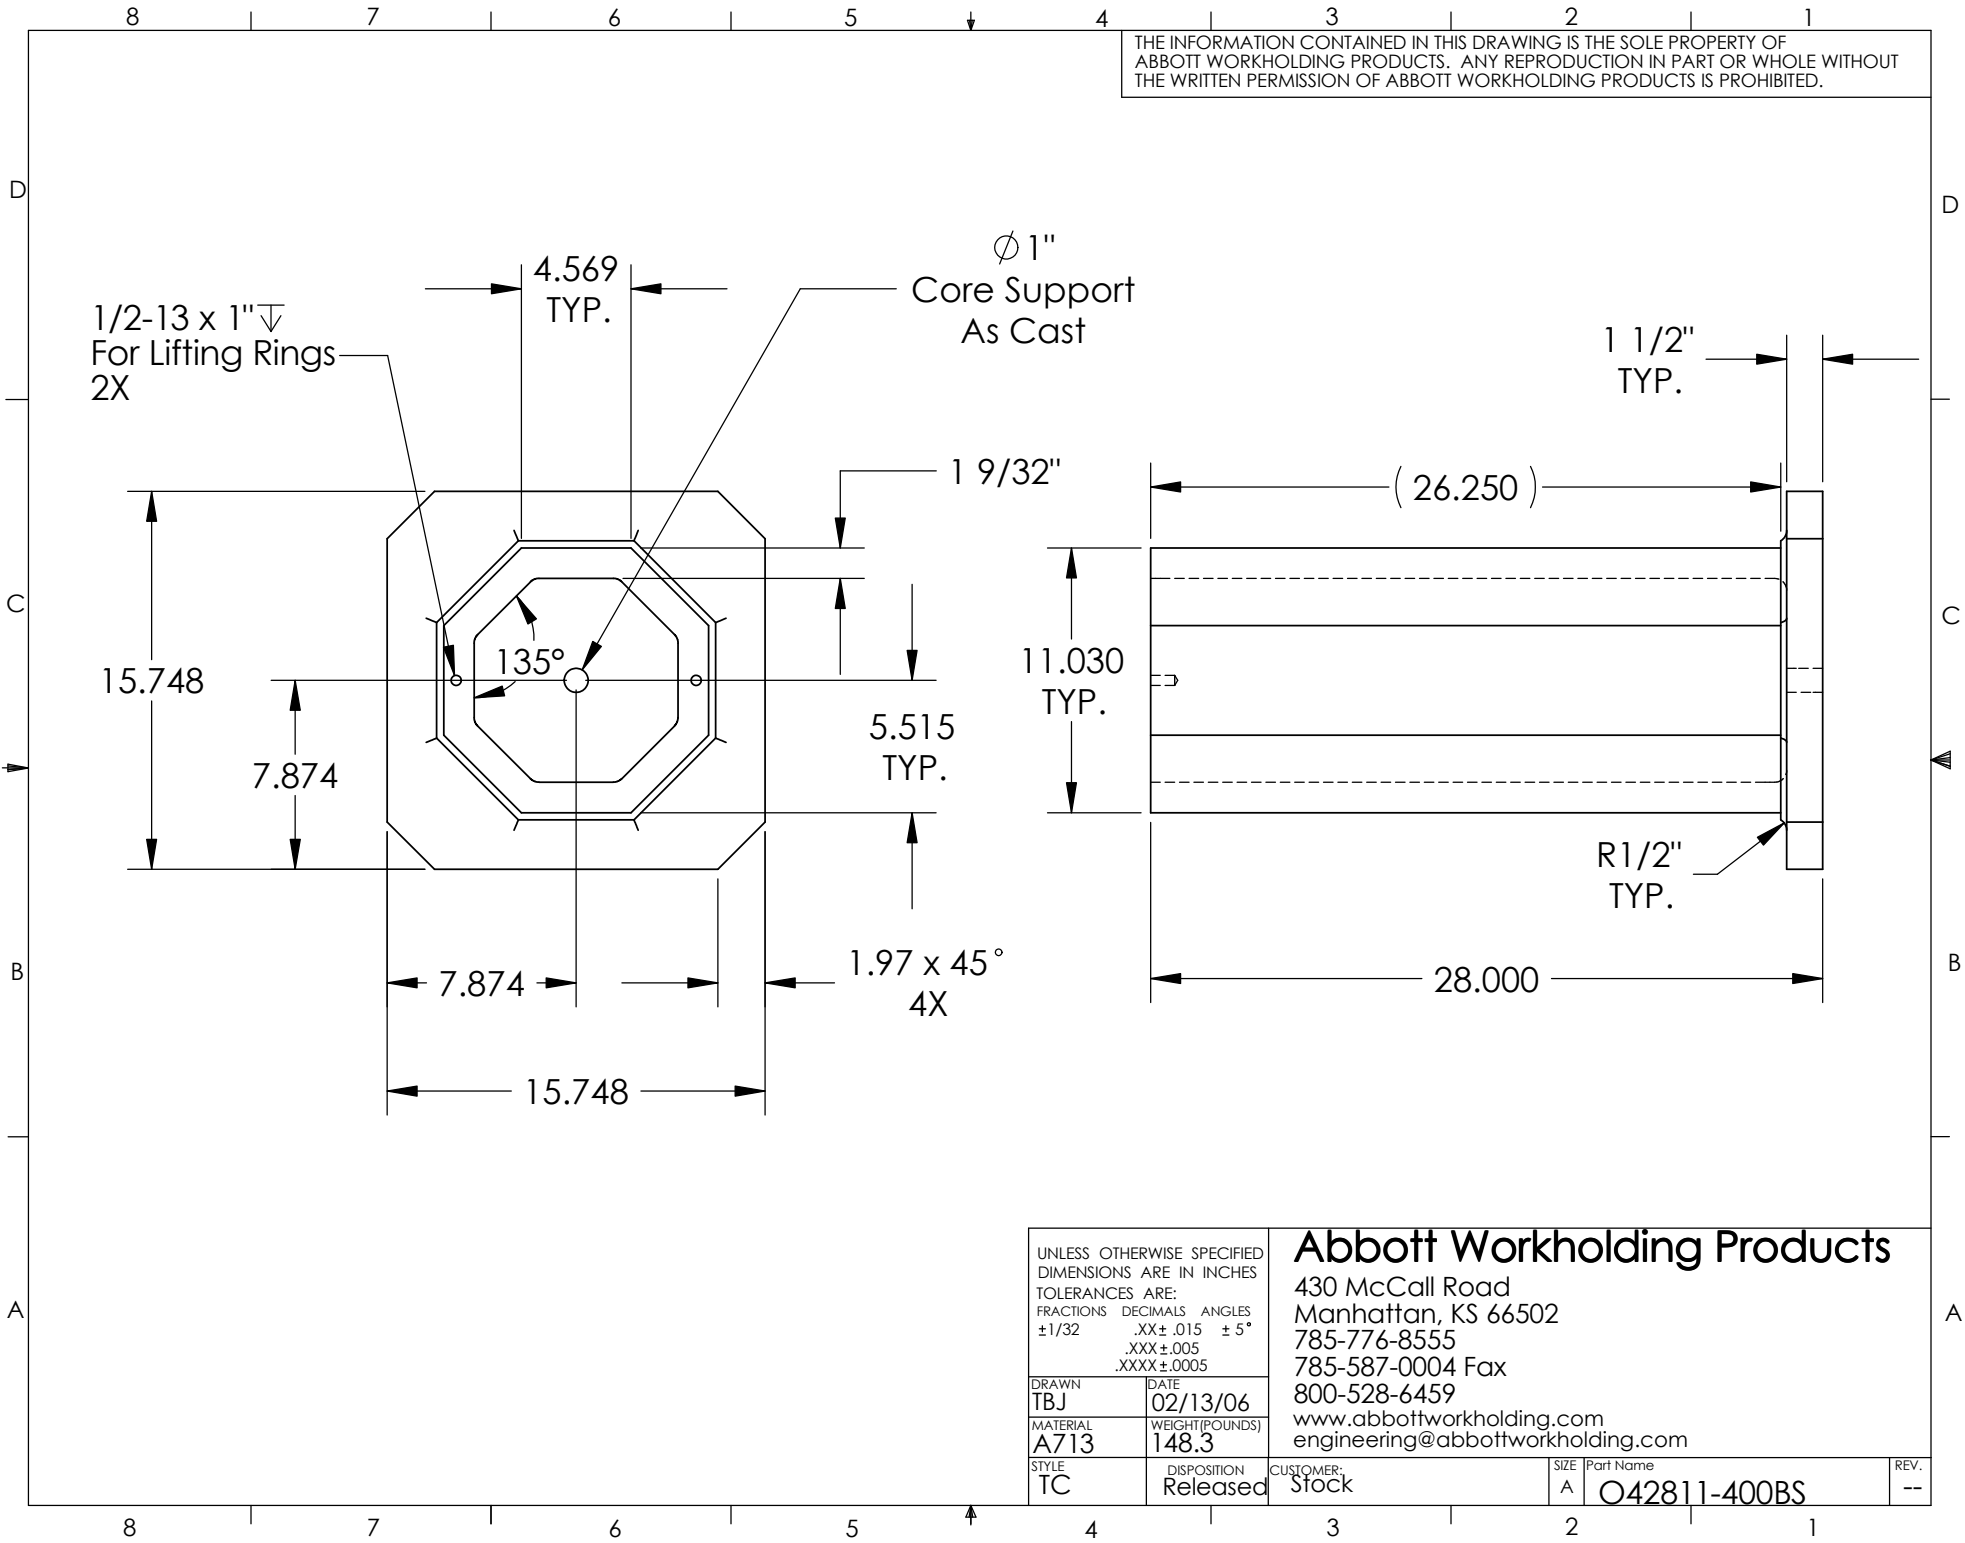

THE INFORMATION CONTAINED IN THIS DRAWING IS THE SOLE PROPERTY OF ABBOTT WORKHOLDING PRODUCTS. ANY REPRODUCTION IN PART OR WHOLE WITHOUT THE WRITTEN PERMISSION OF ABBOTT WORKHOLDING PRODUCTS IS PROHIBITED.

UNLESS OTHERWISE SPECIFIED DIMENSIONS ARE IN INCHES TOLERANCES ARE: FRACTIONS DECIMALS ANGLES ±1/32 .XX±.015 ±5° .XXX±.005 .XXXX±.0005	
DRAWN TBJ	DATE 02/13/06
MATERIAL A713	WEIGHT(POUNDS) 148.3
STYLE TC	DISPOSITION Released