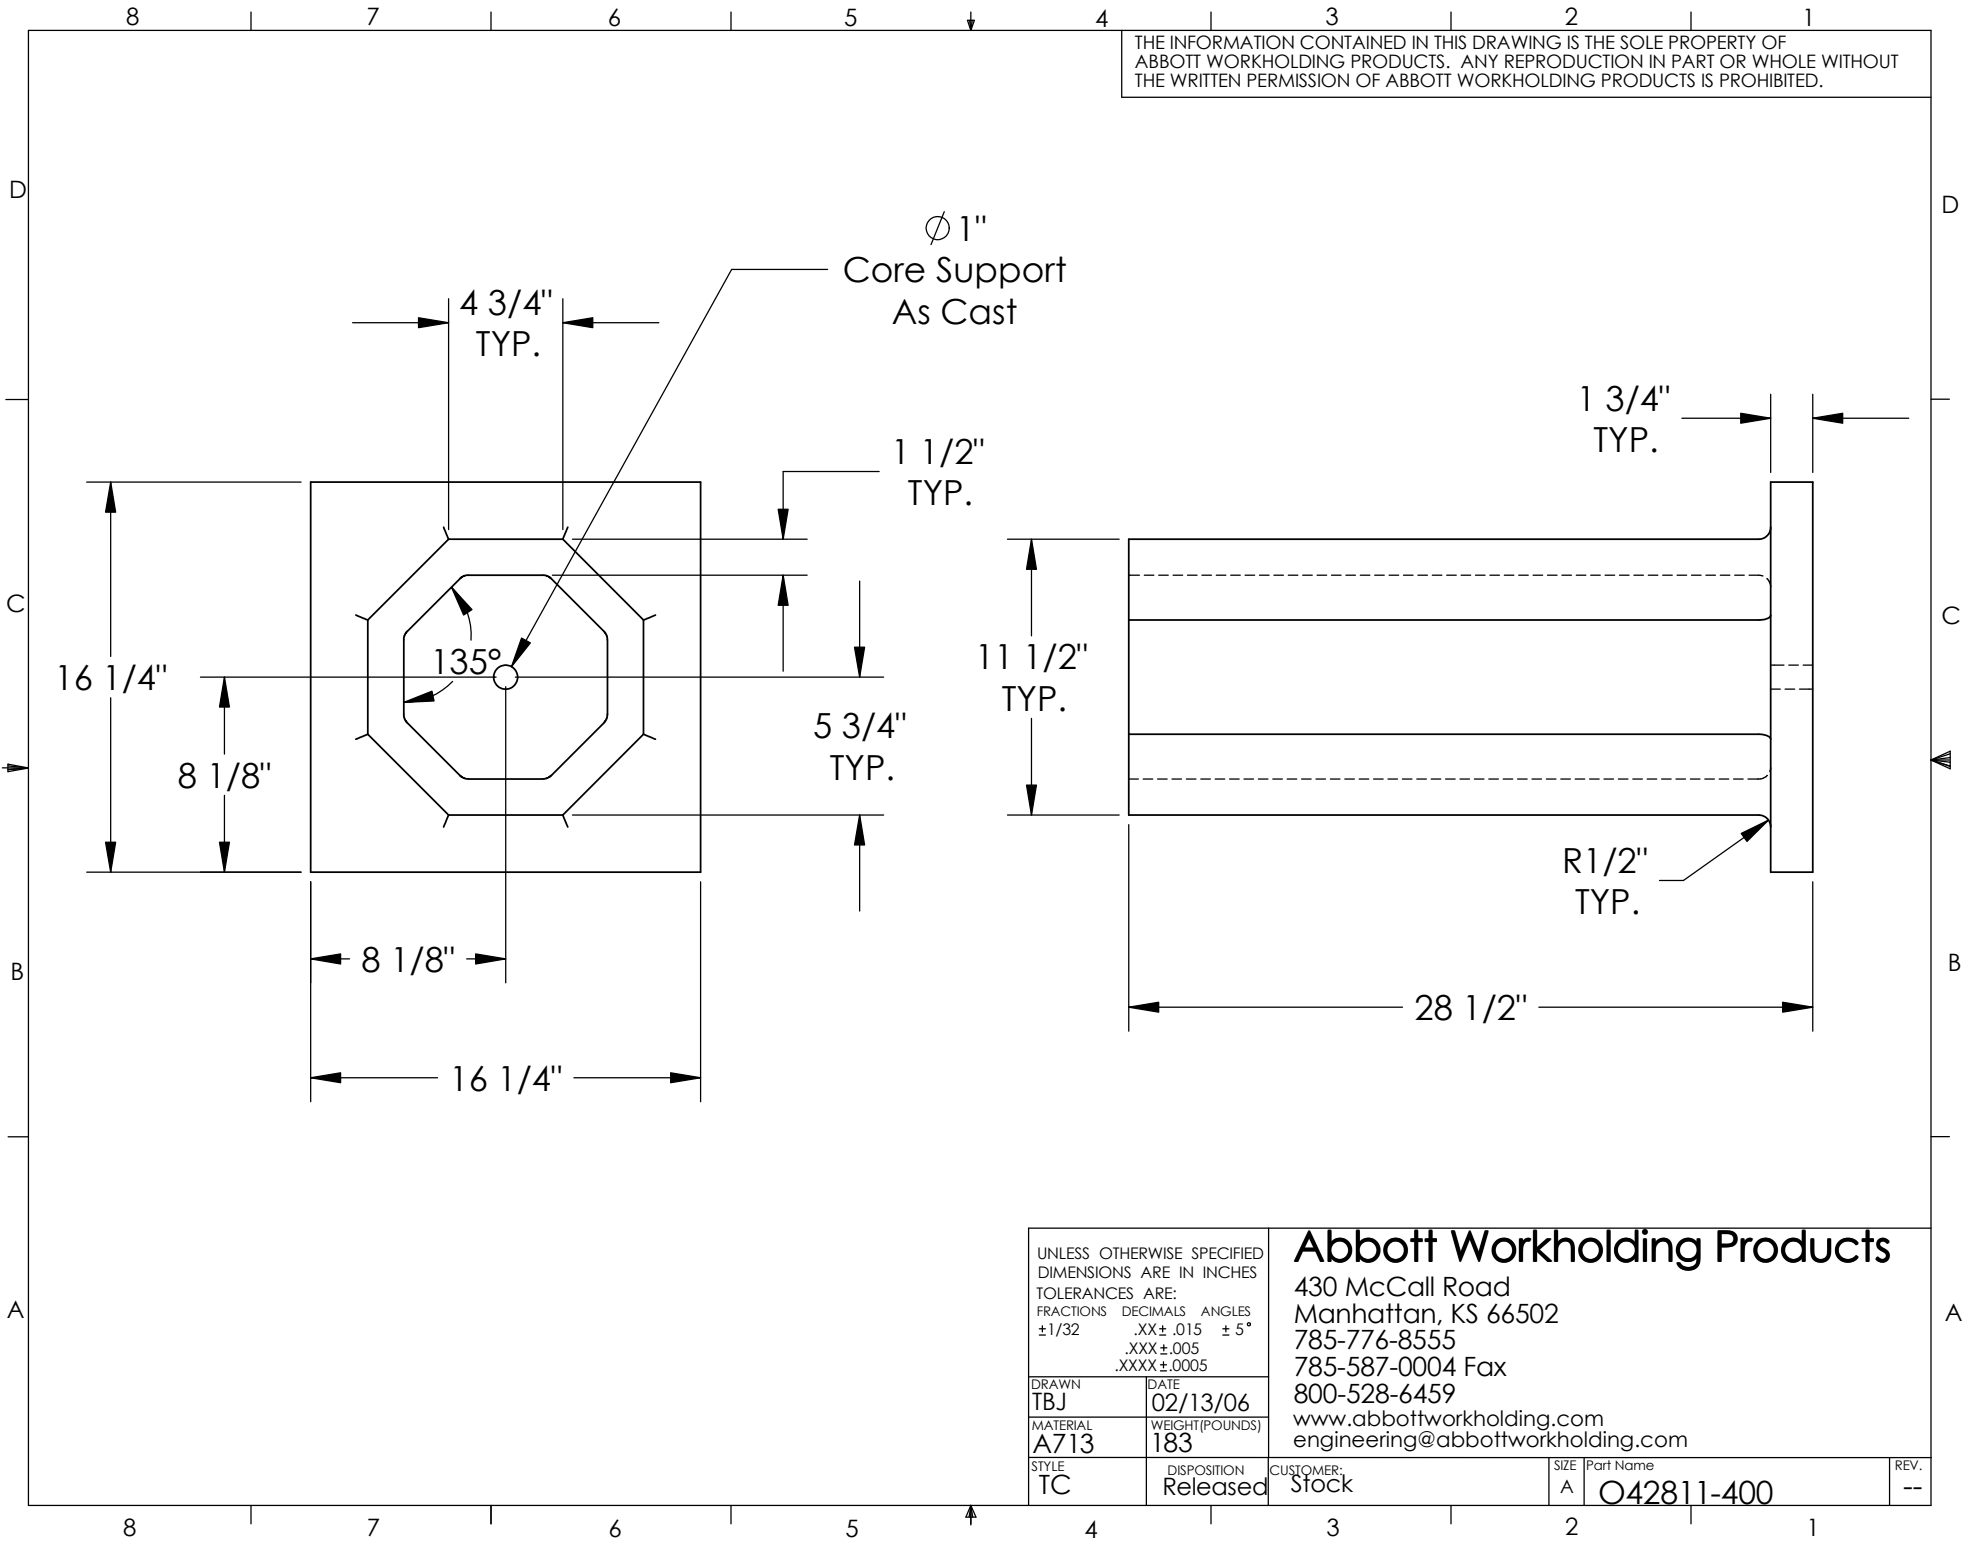

UNLESS OTHERWISE SPECIFIED
DIMENSIONS ARE IN INCHES
TOLERANCES ARE:
FRACTIONS DECIMALS ANGLES
±1/32 .XX±.015 ±5°
.XXX±.005
.XXXX±.0005

DRAWN TBJ	DATE 02/13/06
MATERIAL A713	WEIGHT(POUNDS) 183
STYLE TC	DISPOSITION Released