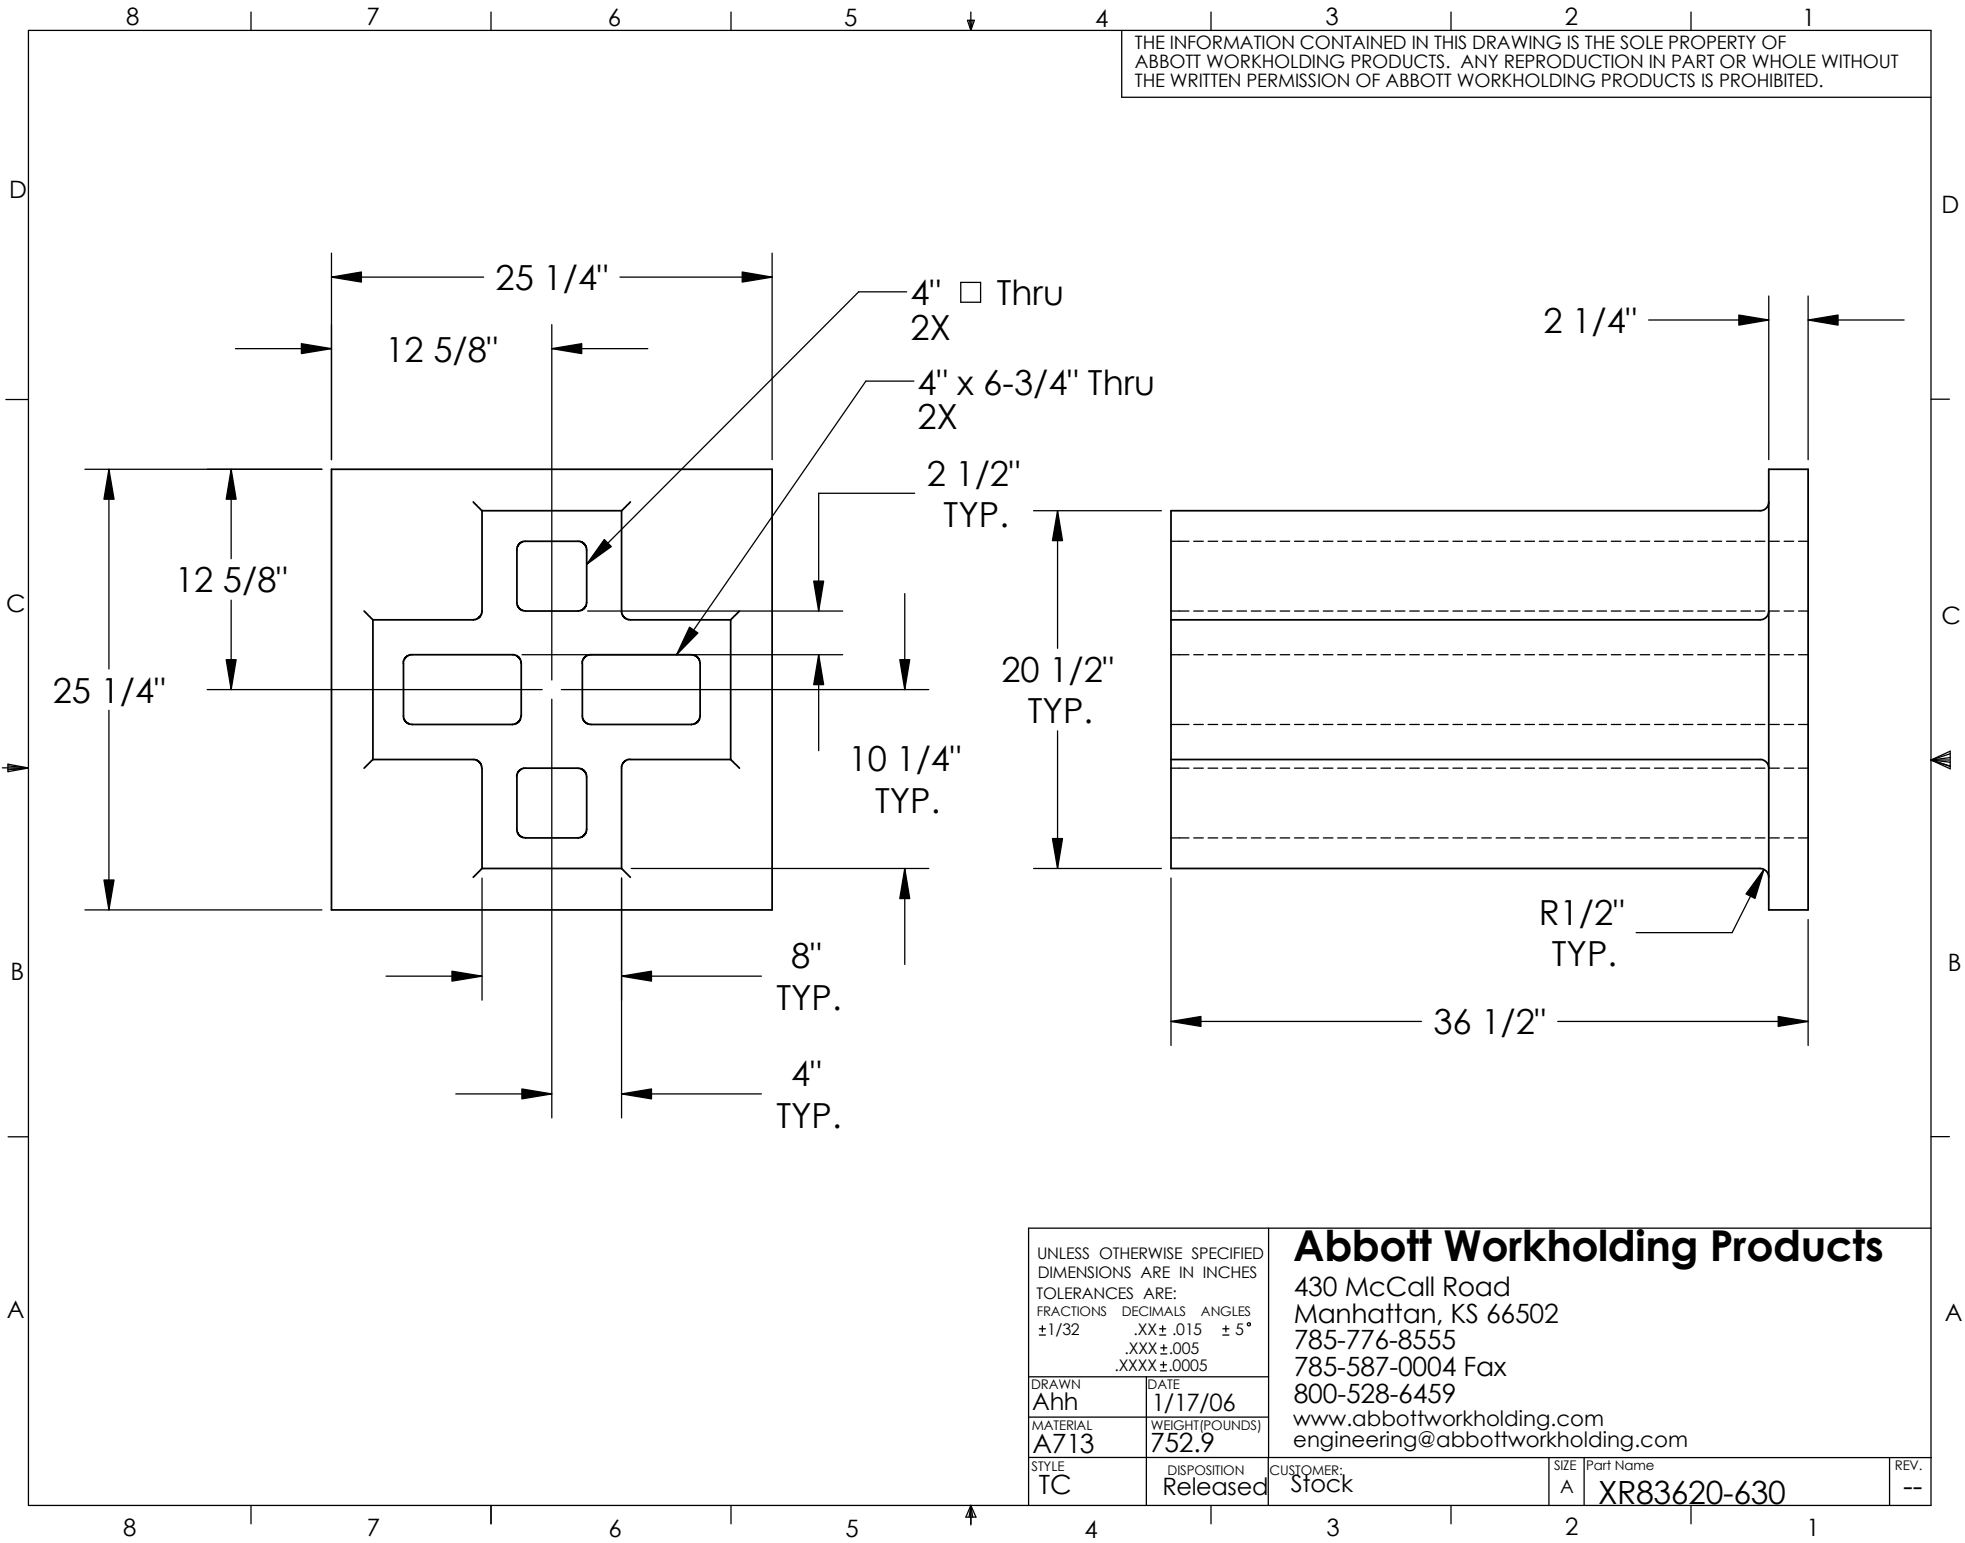

UNLESS OTHERWISE SPECIFIED
DIMENSIONS ARE IN INCHES
TOLERANCES ARE:
FRACTIONS DECIMALS ANGLES
±1/32 .XX±.015 ±5°
.XXX±.005
.XXXX±.0005

DRAWN Ahh	DATE 1/17/06
MATERIAL A713	WEIGHT(POUNDS) 752.9
STYLE TC	DISPOSITION Released