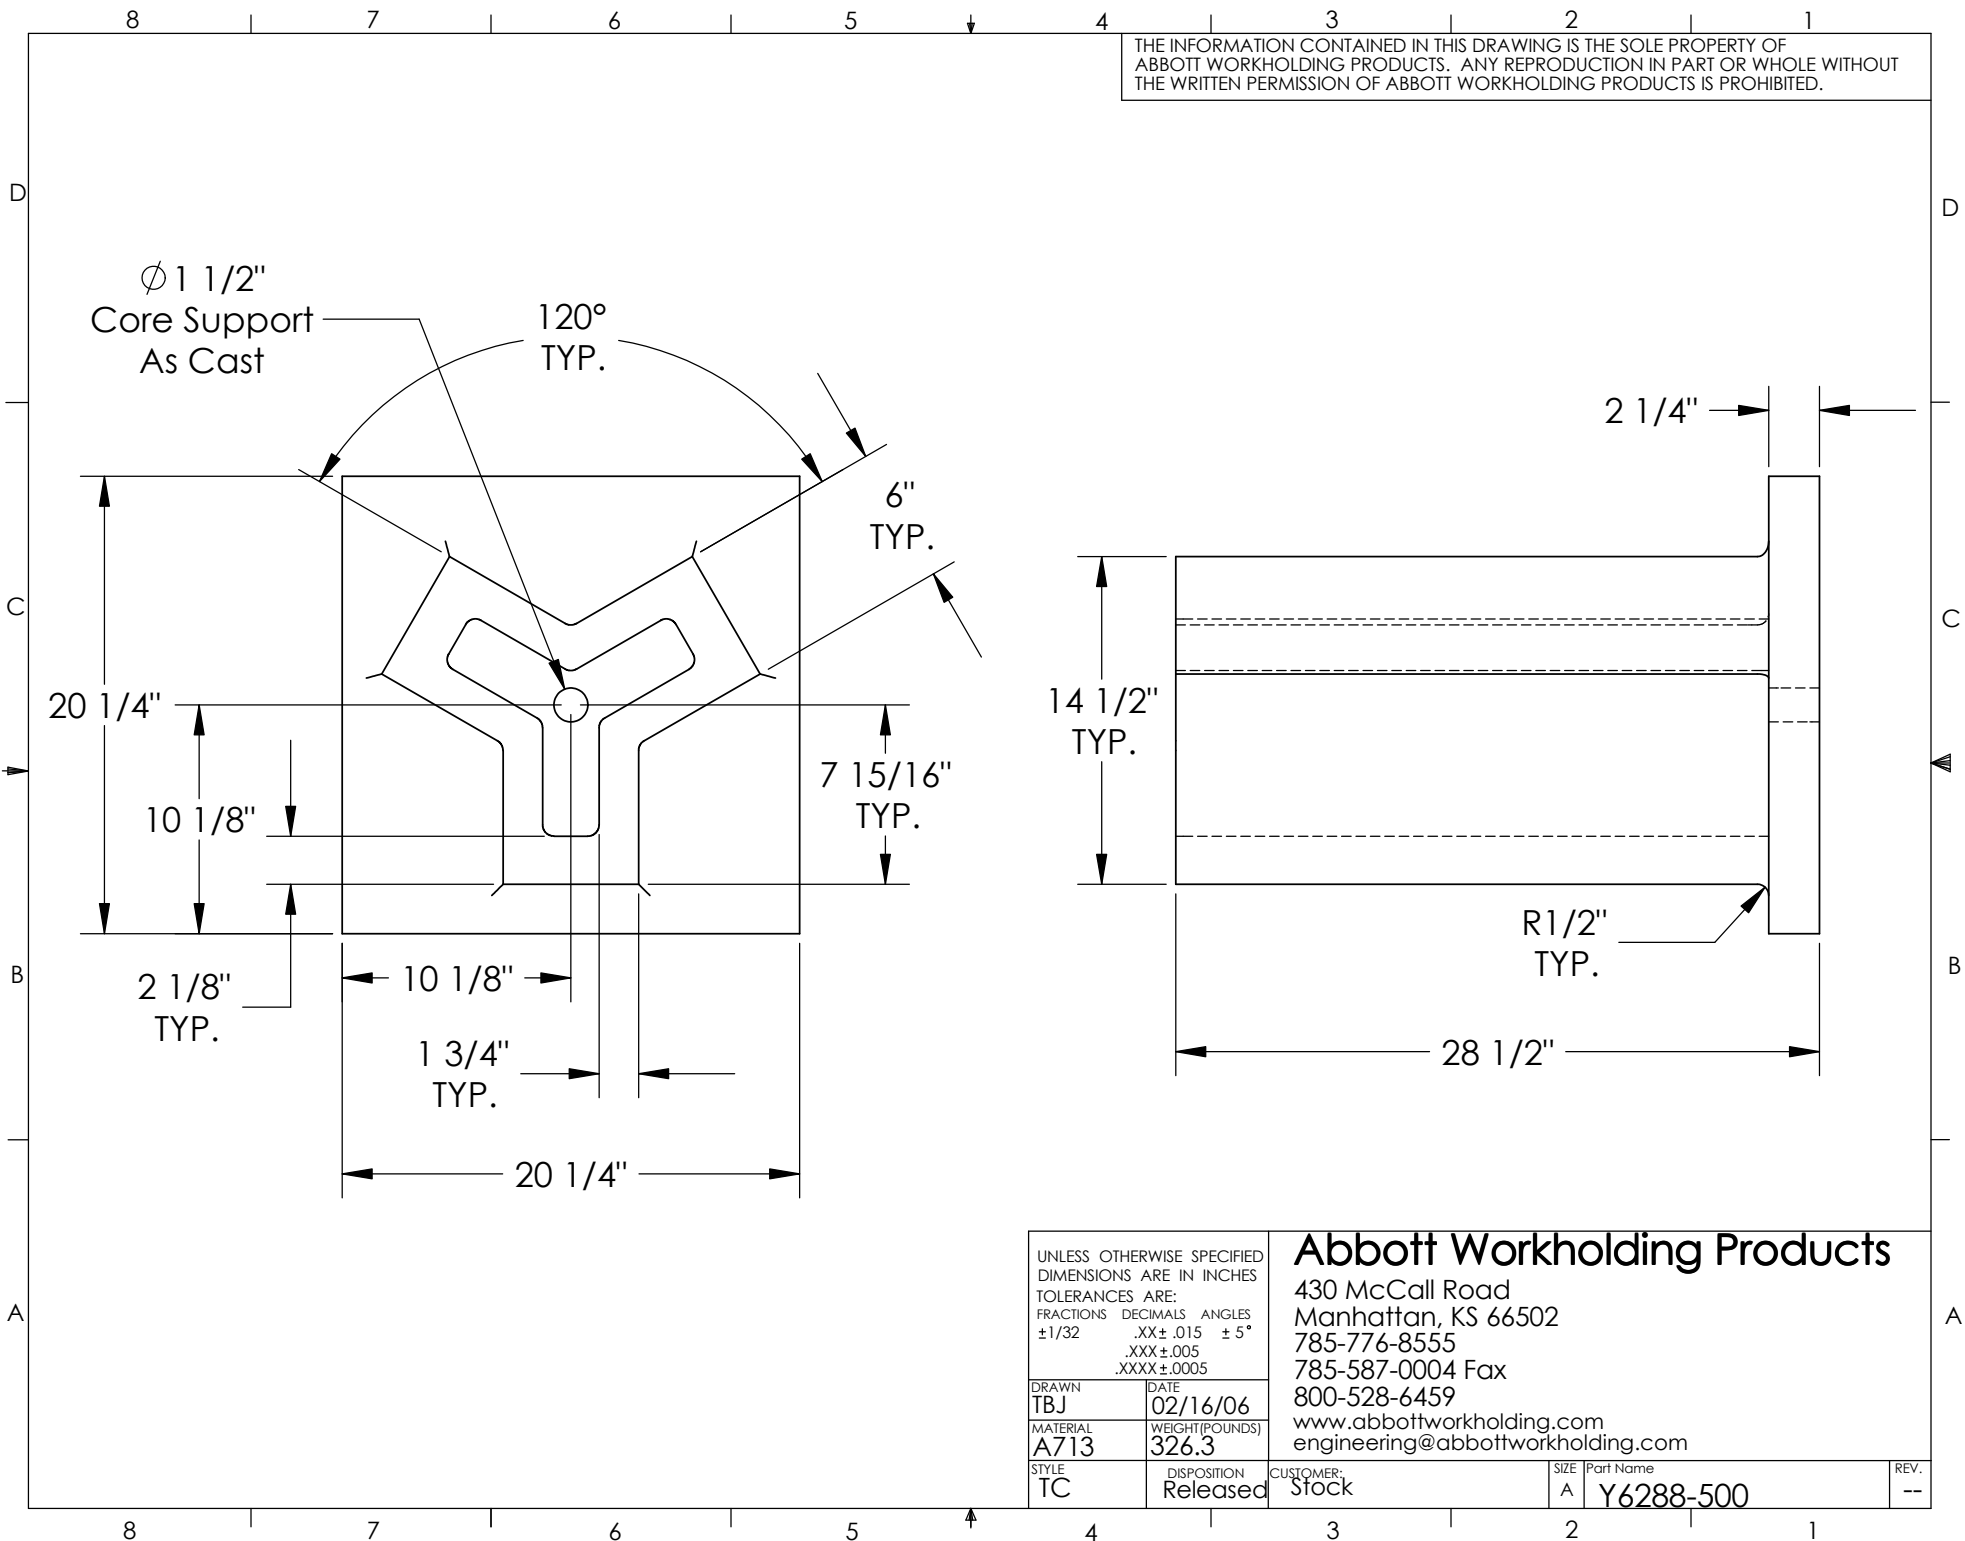

UNLESS OTHERWISE SPECIFIED DIMENSIONS ARE IN INCHES TOLERANCES ARE: FRACTIONS DECIMALS ANGLES ±1/32 .XX±.015 ±5° .XXX±.005 .XXXX±.0005	
DRAWN TBJ	DATE 02/16/06
MATERIAL A713	WEIGHT(POUNDS) 326.3
STYLE TC	DISPOSITION Released