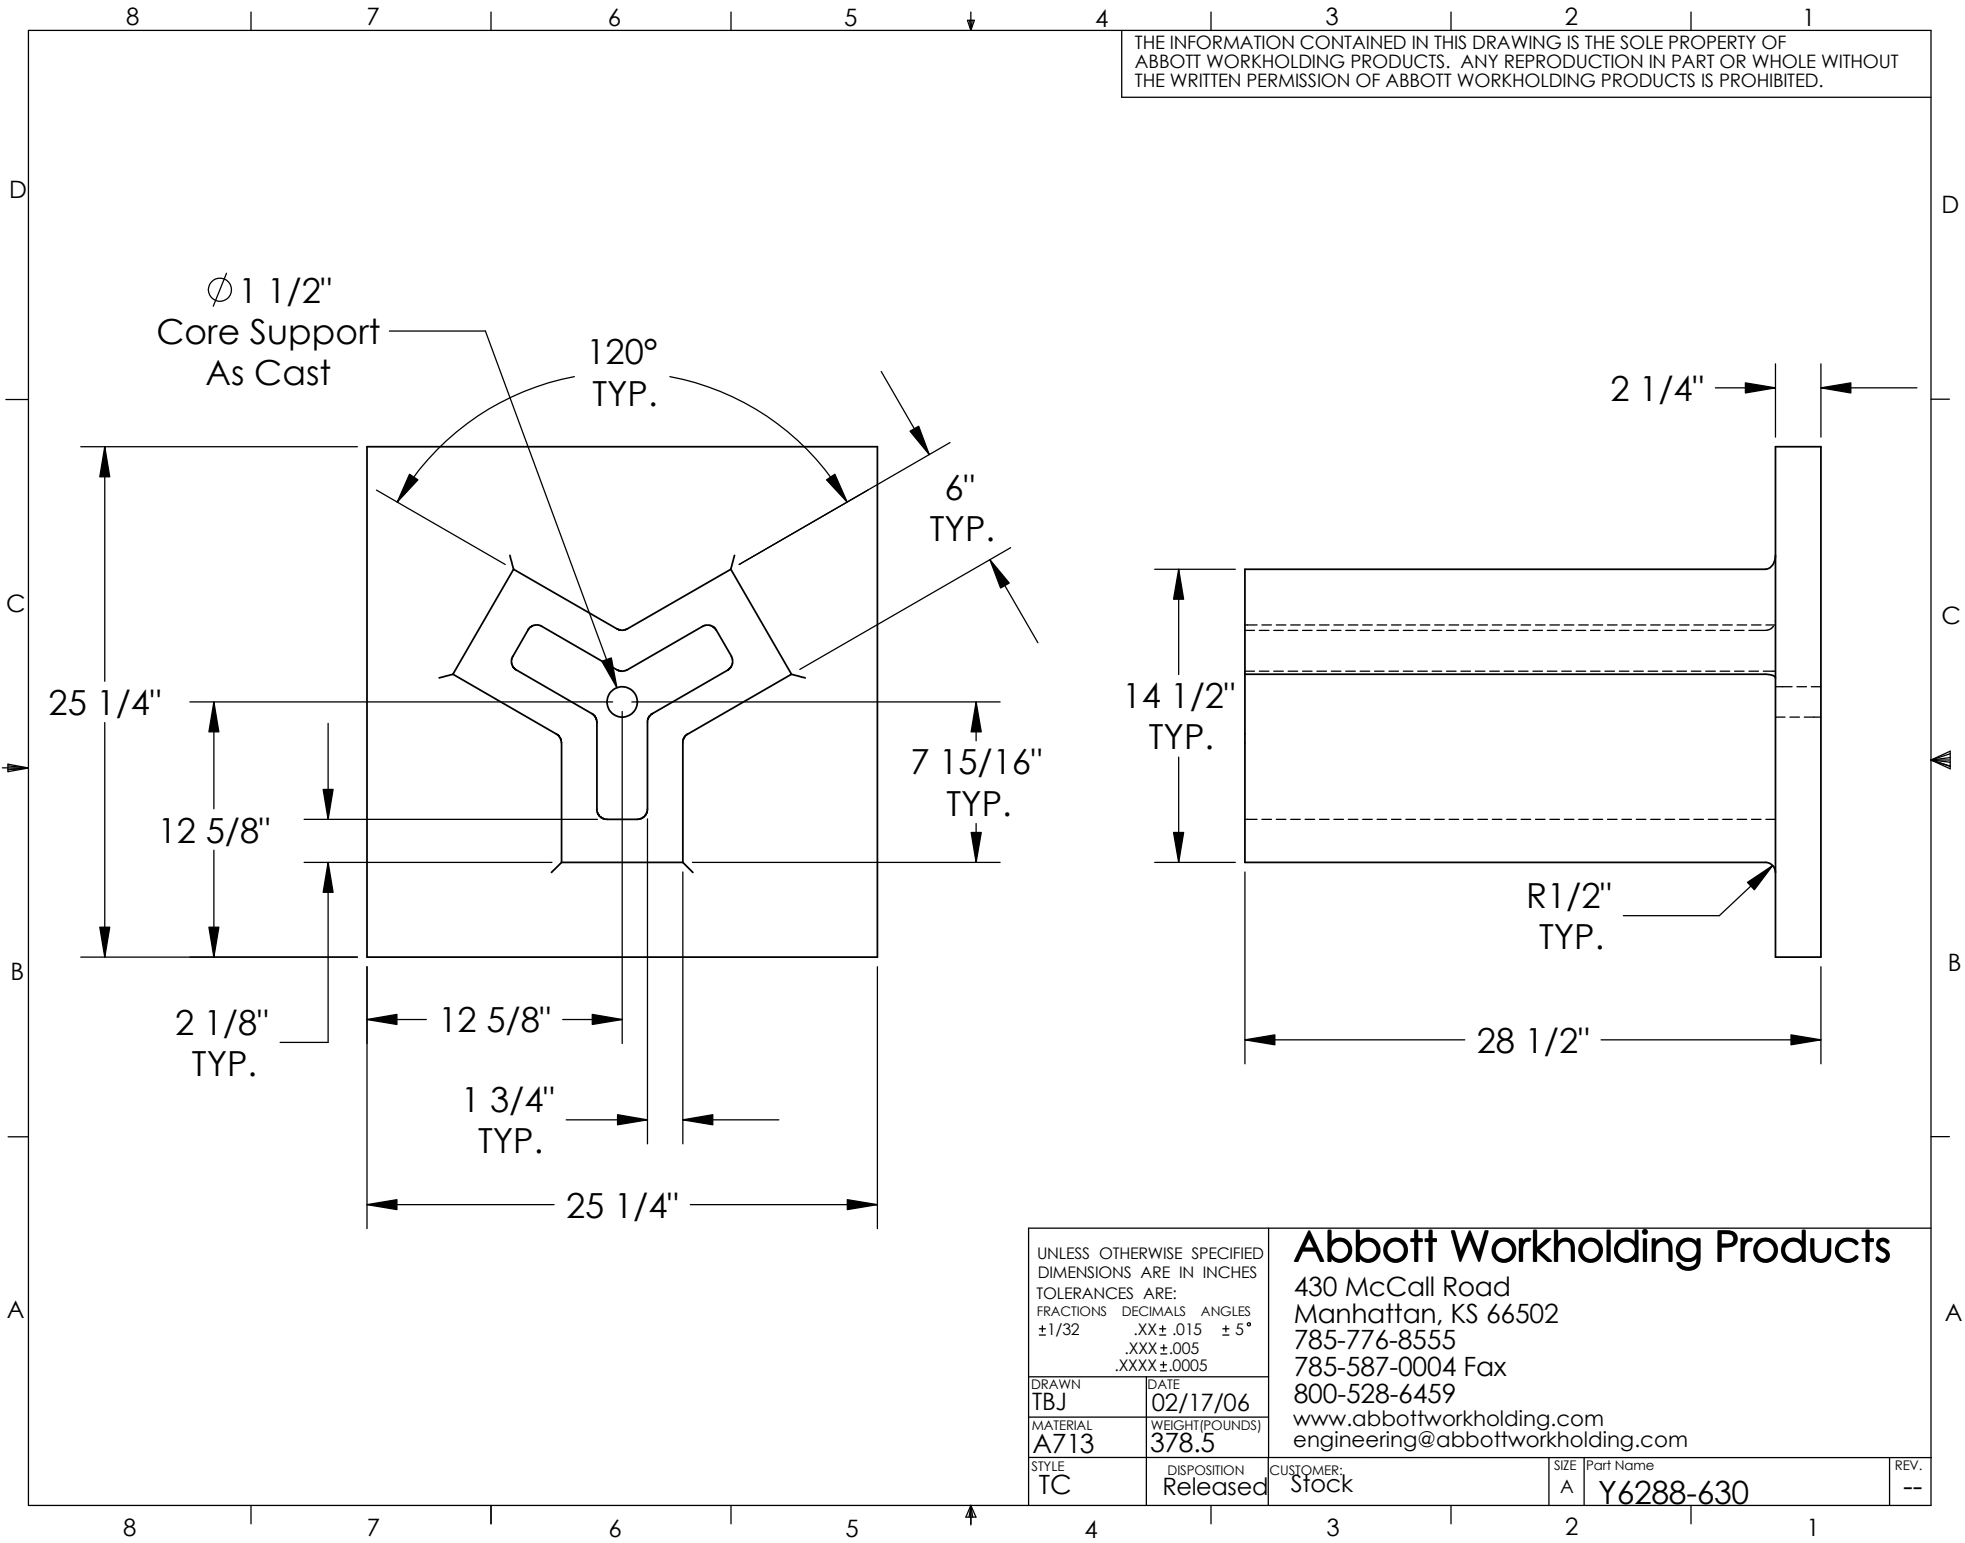

UNLESS OTHERWISE SPECIFIED
DIMENSIONS ARE IN INCHES
TOLERANCES ARE:
FRACTIONS DECIMALS ANGLES
±1/32 .XX±.015 ±5°
.XXX±.005
.XXXX±.0005

DRAWN TBJ	DATE 02/17/06
MATERIAL A713	WEIGHT (POUNDS) 378.5
STYLE TC	DISPOSITION Released