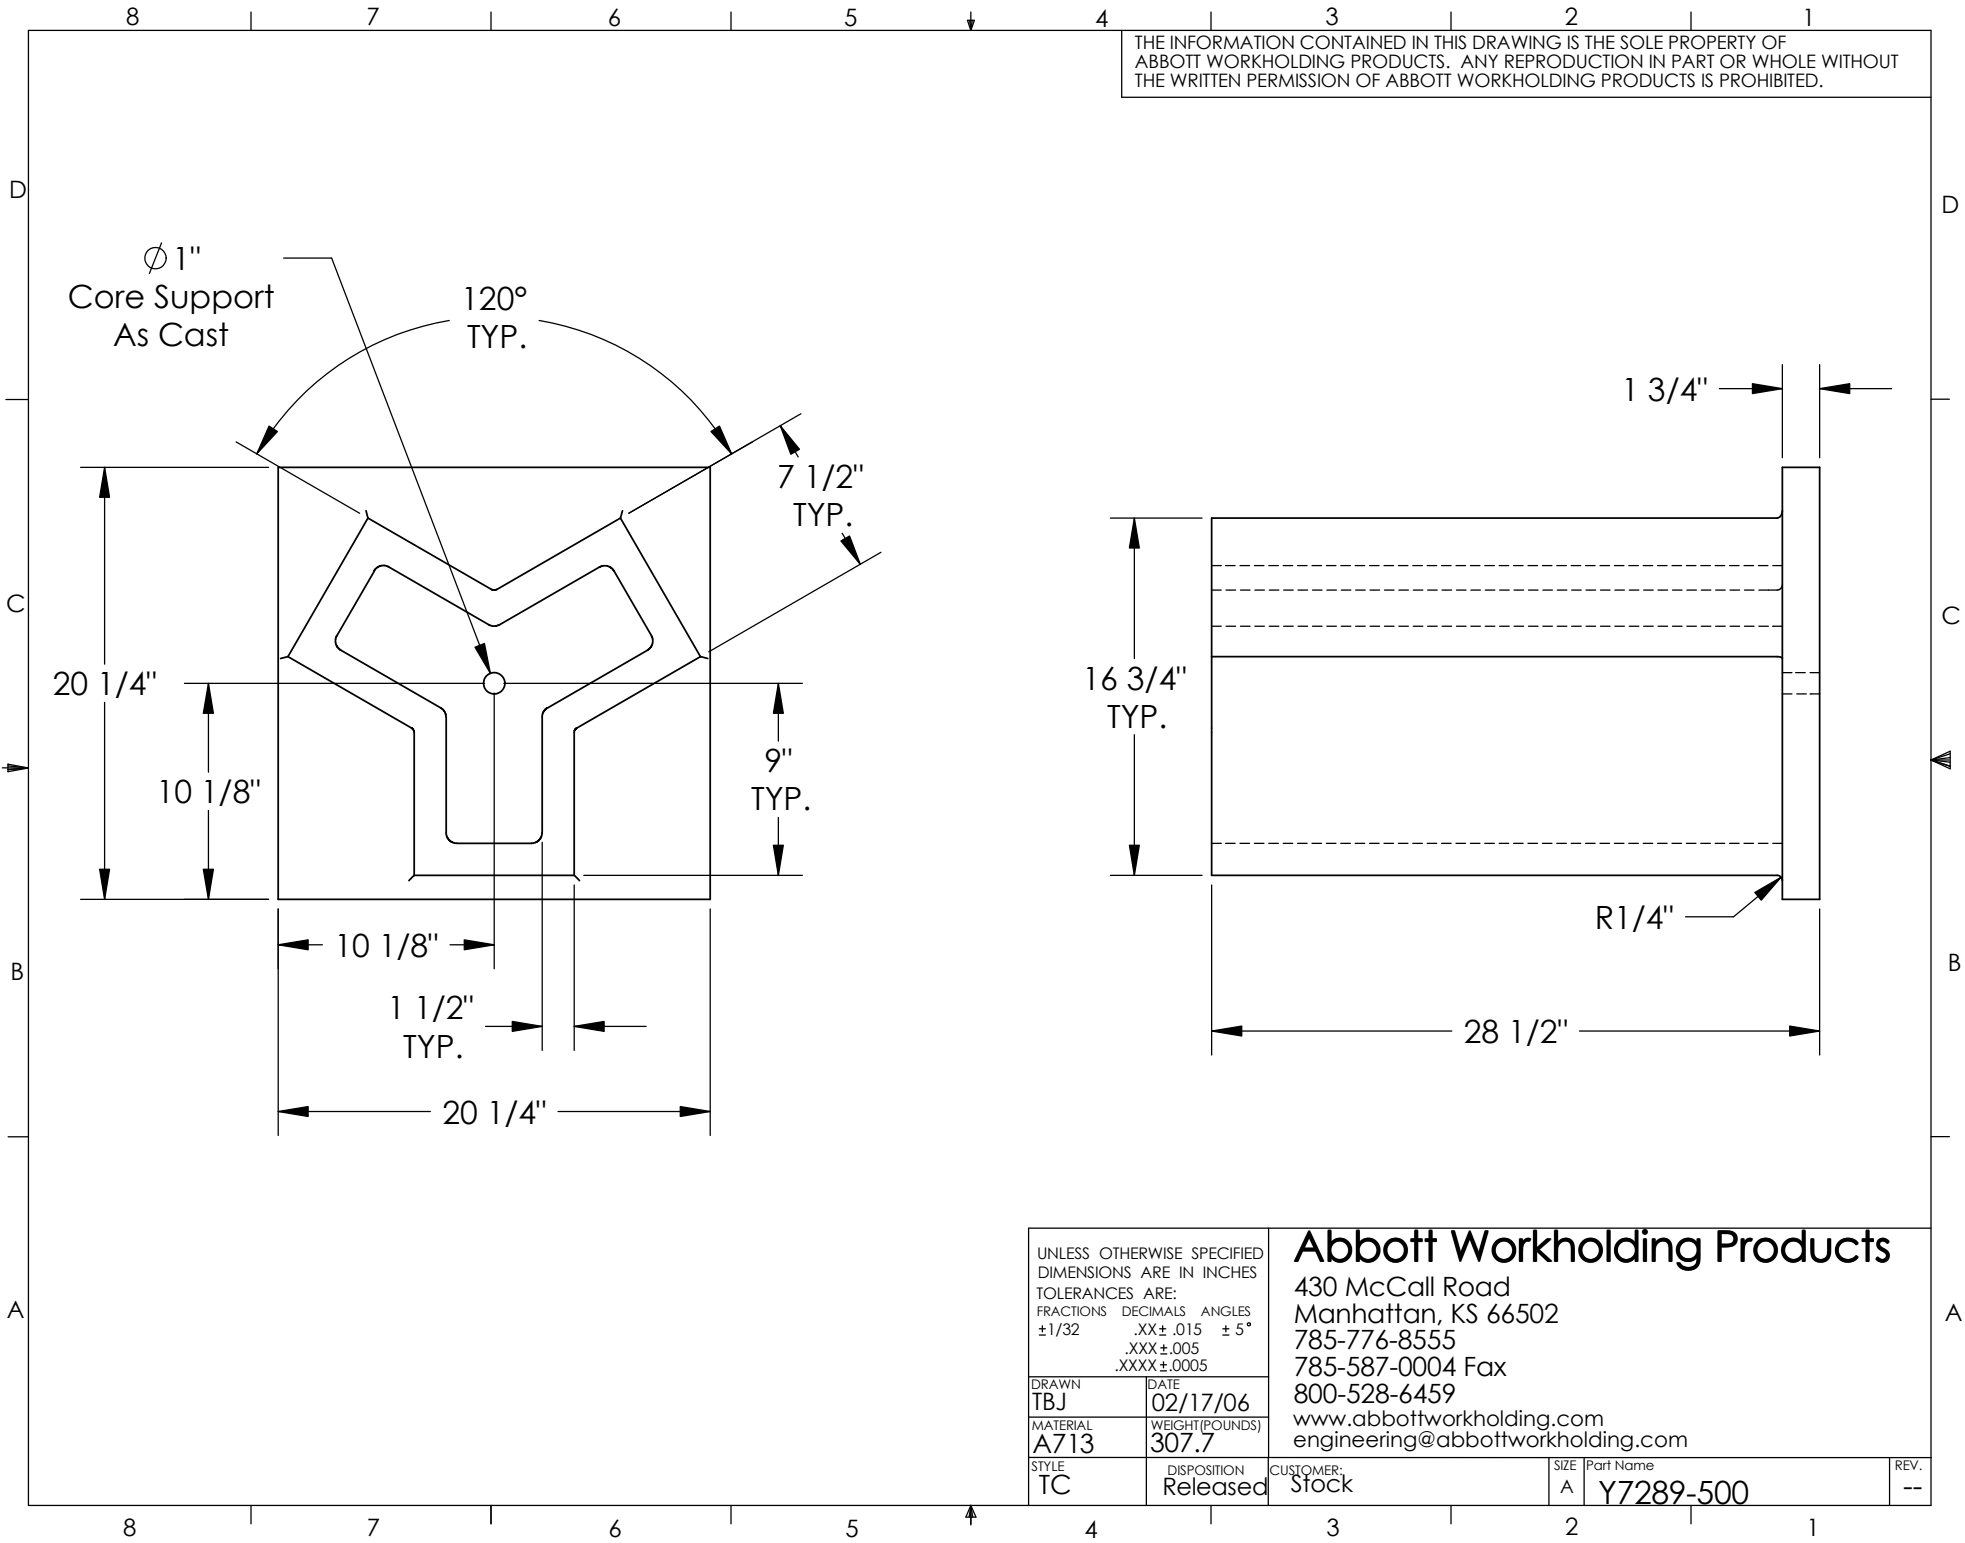

UNLESS OTHERWISE SPECIFIED DIMENSIONS ARE IN INCHES TOLERANCES ARE: FRACTIONS DECIMALS ANGLES ±1/32 .XX±.015 ±5° .XXX±.005 .XXXX±.0005	
DRAWN TBJ	DATE 02/17/06
MATERIAL A713	WEIGHT (POUNDS) 307.7
STYLE TC	DISPOSITION Released