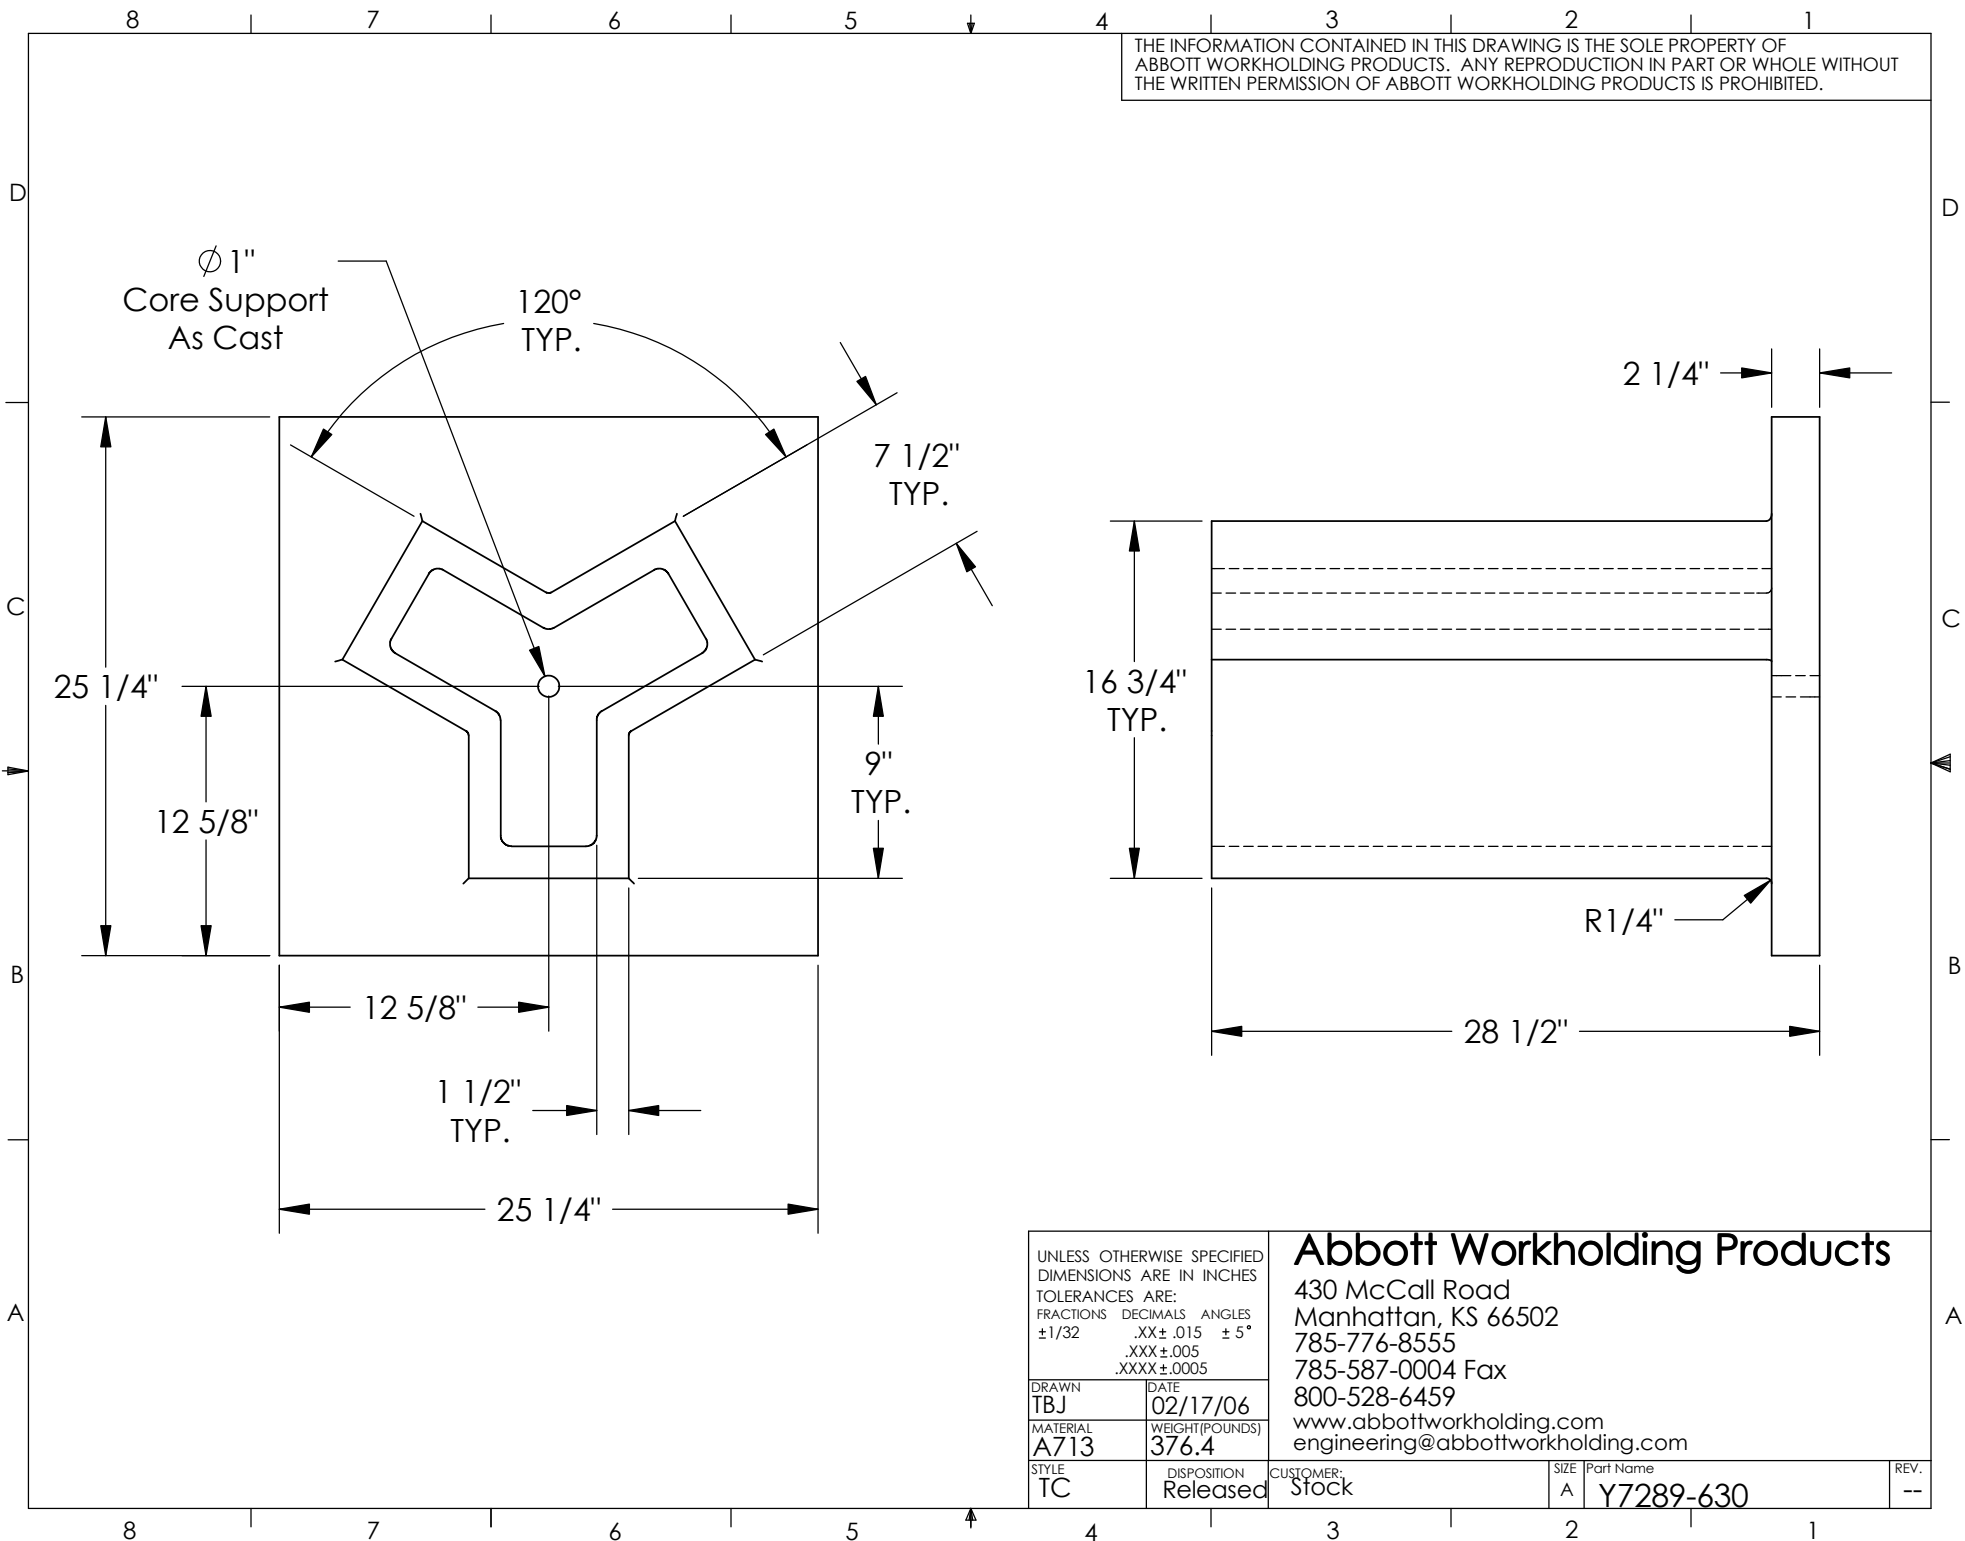

UNLESS OTHERWISE SPECIFIED DIMENSIONS ARE IN INCHES TOLERANCES ARE: FRACTIONS DECIMALS ANGLES ±1/32 .XX±.015 ±5° .XXX±.005 .XXXX±.0005	
DRAWN TBJ	DATE 02/17/06
MATERIAL A713	WEIGHT (POUNDS) 376.4
STYLE TC	DISPOSITION Released