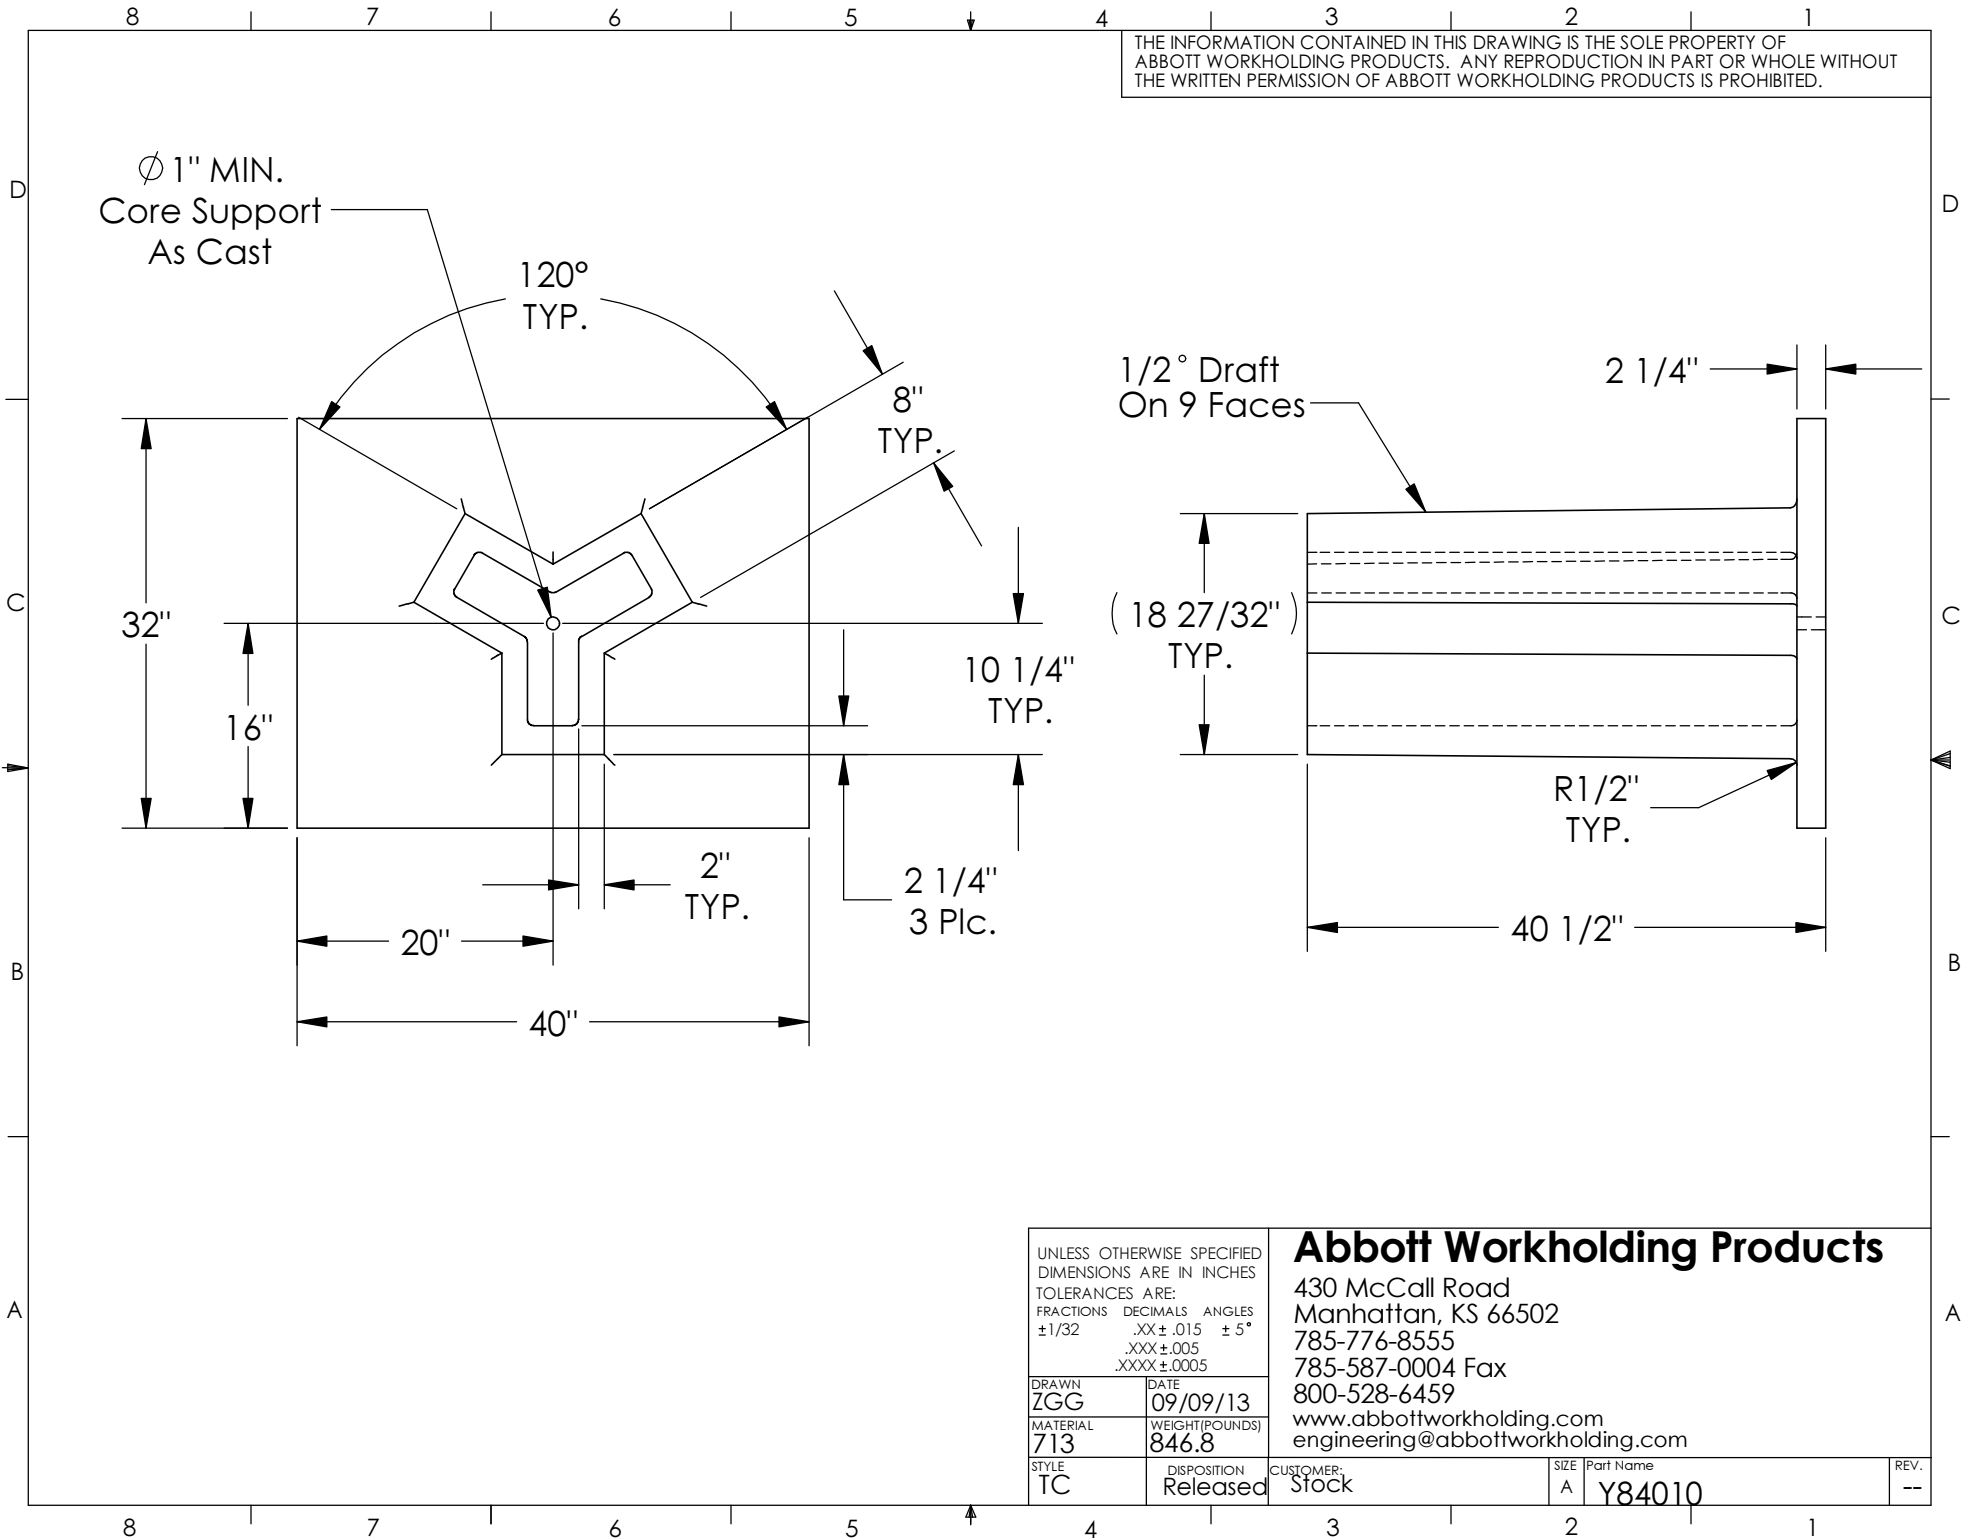

THE INFORMATION CONTAINED IN THIS DRAWING IS THE SOLE PROPERTY OF ABBOTT WORKHOLDING PRODUCTS. ANY REPRODUCTION IN PART OR WHOLE WITHOUT THE WRITTEN PERMISSION OF ABBOTT WORKHOLDING PRODUCTS IS PROHIBITED.

UNLESS OTHERWISE SPECIFIED
DIMENSIONS ARE IN INCHES
TOLERANCES ARE:
FRACTIONS DECIMALS ANGLES
±1/32 .XX±.015 ±5°
.XXX±.005
.XXXX±.0005

DRAWN ZGG	DATE 09/09/13
MATERIAL 713	WEIGHT(POUNDS) 846.8
STYLE TC	DISPOSITION Released