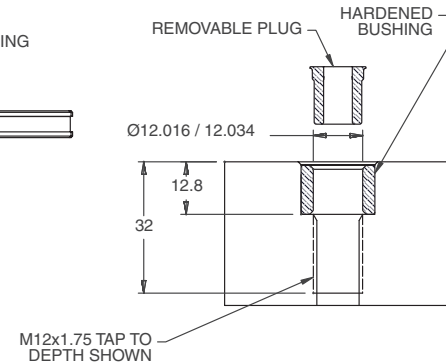

# 5AP-DECK-00051

This workholding package is designed for your DECKEL-MAHO DMC 60T (T-Slot) machining center.

FOUNDATION LENGTH, DEPTH, AND MOUNTING HOLE CONFIGURATION DESIGNED ACCORDING TO MACHINE TOOL SPECIFICATION

FOUNDATION MAT'L: CAST IRON  
FOUNDATION INCLUDES INSTALLATION HARDWARE

DETAIL A

SECTION B-B

Notes  
All dimensions are MM [IN]

**CHICK WORKHOLDING SOLUTIONS, INC**  
500 Keystone Drive • Warrendale, PA 15086 USA  
Phone: (724) 772-1644 • Fax: (724) 772-1633  
Toll Free: (800) 33-CHICK • (800) 332-4425  
[www.ChickWorkholding.com](http://www.ChickWorkholding.com)