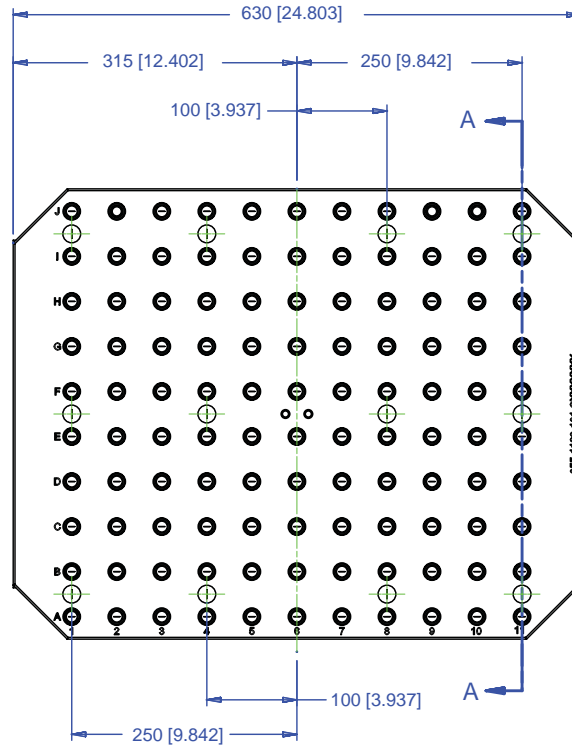

# 5AP-DECK-00051

This workholding package is designed for your DECKEL-MAHO DMC 60T (T-Slot) machining center.

**Notes**

Machine travel may be limited by mechanical interference and/or machine safety zones. Please consult your machine's operating instructions for more information.

# 5AP-DECK-00051

This workholding package is designed for your DECKEL-MAHO DMC 60T (T-Slot) machining center.

SECTION A-A

Notes

All dimensions are MM [IN]  
 Maximum number of Qwik-Loks (5QL1040-AL 3 systems Max) (5QL1540-AL 5 systems Max).