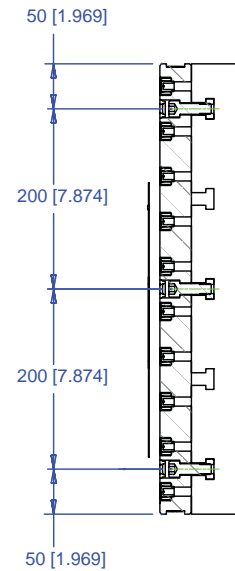

# 5AP-DECK-00051

This workholding package is designed for your DECKEL-MAHO DMC 60T (T-Slot) machining center.

SECTION A-A

Notes

All dimensions are MM [IN]  
 Maximum number of Qwik-Loks (5QL1040-AL 3 systems Max) (5QL1540-AL 5 systems Max).