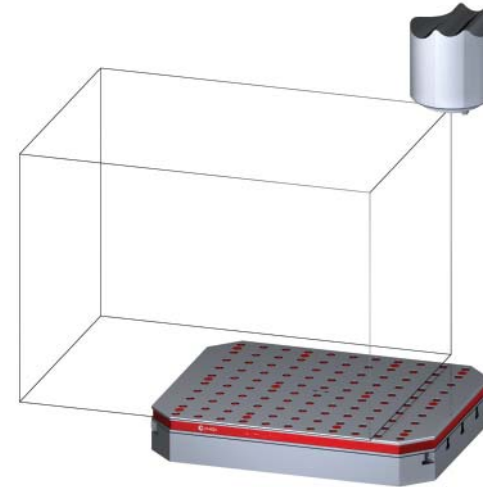

## 5AP-DECK-00051

This workholding package is designed for your DECKEL-MAHO DMC 60T (T-Slot) machining center.

Notes

**CHICK WORKHOLDING SOLUTIONS, INC**  
500 Keystone Drive • Warrendale, PA 15086 USA  
Phone: (724) 772-1644 • Fax: (724) 772-1633  
Toll Free: (800) 33-CHICK • (800) 332-4425  
[www.ChickWorkholding.com](http://www.ChickWorkholding.com)

# 5AP-DECK-00051

This workholding package is designed for your DECKEL-MAHO DMC 60T (T-Slot) machining center.

**Notes**

Machine travel may be limited by mechanical interference and/or machine safety zones. Please consult your machine's operating instructions for more information.