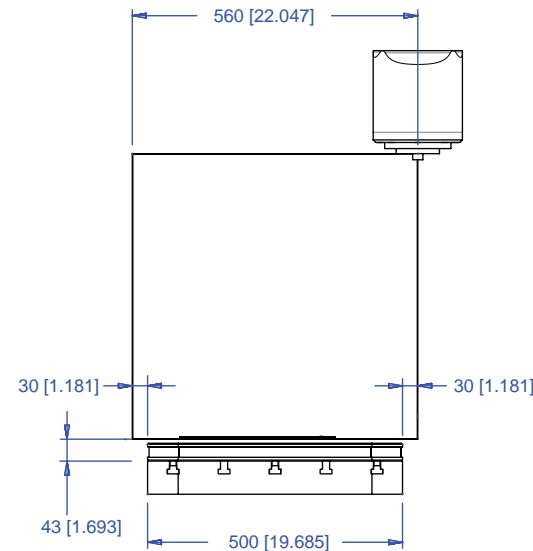

## 5AP-DECK-00051

This workholding package is designed for your DECKEL-MAHO DMC 60T (T-Slot) machining center.

Notes

**CHICK WORKHOLDING SOLUTIONS, INC**  
500 Keystone Drive • Warrendale, PA 15086 USA  
Phone: (724) 772-1644 • Fax: (724) 772-1633  
Toll Free: (800) 33-CHICK • (800) 332-4425  
[www.ChickWorkholding.com](http://www.ChickWorkholding.com)

# 5AP-DECK-00051

This workholding package is designed for your DECKEL-MAHO DMC 60T (T-Slot) machining center.

**Notes**

Machine travel may be limited by mechanical interference and/or machine safety zones. Please consult your machine's operating instructions for more information.

# 5AP-DECK-00051

This workholding package is designed for your DECKEL-MAHO DMC 60T (T-Slot) machining center.

SECTION A-A

Notes

All dimensions are MM [IN]  
 Maximum number of Qwik-Loks (5QL1040-AL 3 systems Max) (5QL1540-AL 5 systems Max).