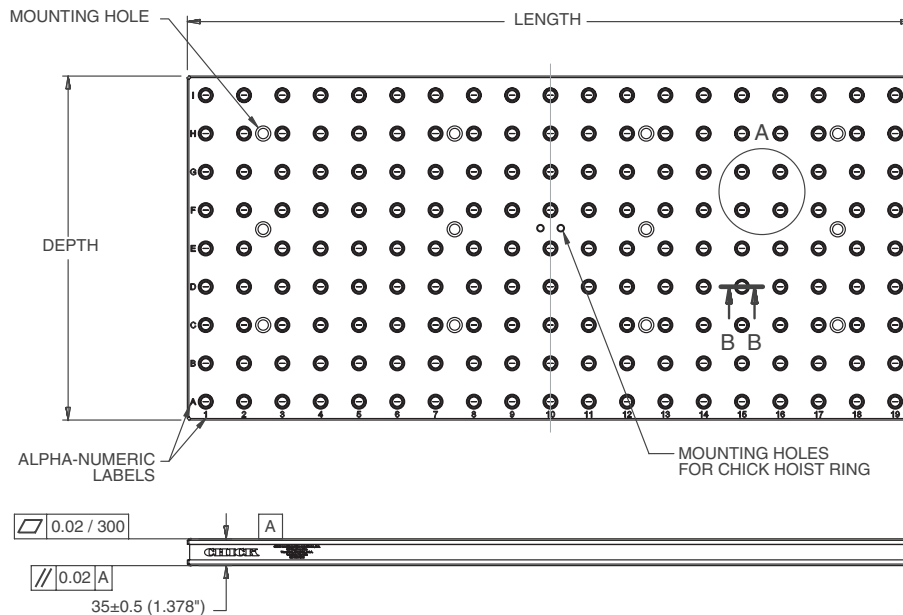

5AP-DECK-00051

This workholding package is designed for your DECKEL-MAHO DMC 60T (T-Slot) machining center.

FOUNDATION LENGTH, DEPTH, AND MOUNTING HOLE CONFIGURATION DESIGNED ACCORDING TO MACHINE TOOL SPECIFICATION