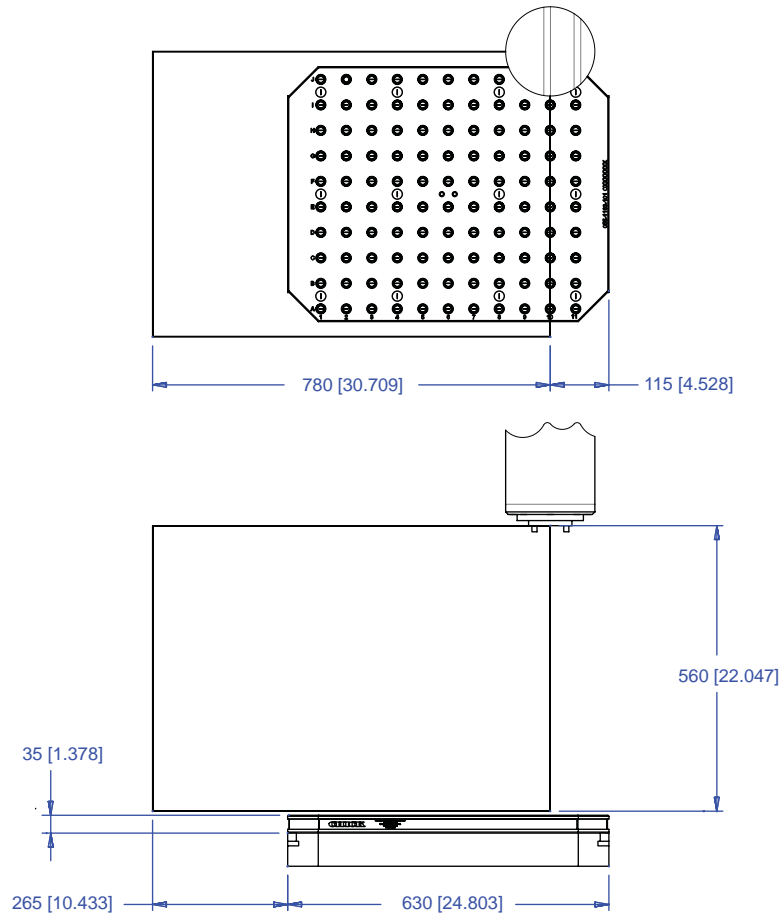

## 5AP-DECK-00051

This workholding package is designed for your DECKEL-MAHO DMC 60T (T-Slot) machining center.

Notes

**CHICK WORKHOLDING SOLUTIONS, INC**  
500 Keystone Drive • Warrendale, PA 15086 USA  
Phone: (724) 772-1644 • Fax: (724) 772-1633  
Toll Free: (800) 33-CHICK • (800) 332-4425  
[www.ChickWorkholding.com](http://www.ChickWorkholding.com)

# 5AP-DECK-00051

This workholding package is designed for your DECKEL-MAHO DMC 60T (T-Slot) machining center.

**Notes**

Machine travel may be limited by mechanical interference and/or machine safety zones. Please consult your machine's operating instructions for more information.

# 5AP-DECK-00051

This workholding package is designed for your DECKEL-MAHO DMC 60T (T-Slot) machining center.

SECTION A-A

Notes

All dimensions are MM [IN]  
 Maximum number of Qwik-Loks (5QL1040-AL 3 systems Max) (5QL1540-AL 5 systems Max).

# 5AP-DECK-00051

This workholding package is designed for your DECKEL-MAHO DMC 60T (T-Slot) machining center.

FOUNDATION LENGTH, DEPTH, AND MOUNTING HOLE CONFIGURATION DESIGNED ACCORDING TO MACHINE TOOL SPECIFICATION