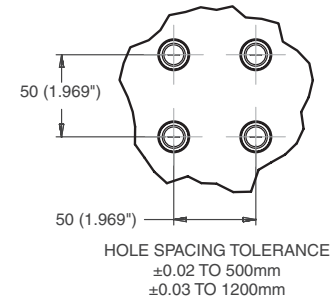

FOUNDATION MAT'L: CAST IRON
FOUNDATION INCLUDES INSTALLATION HARDWARE

DETAIL A