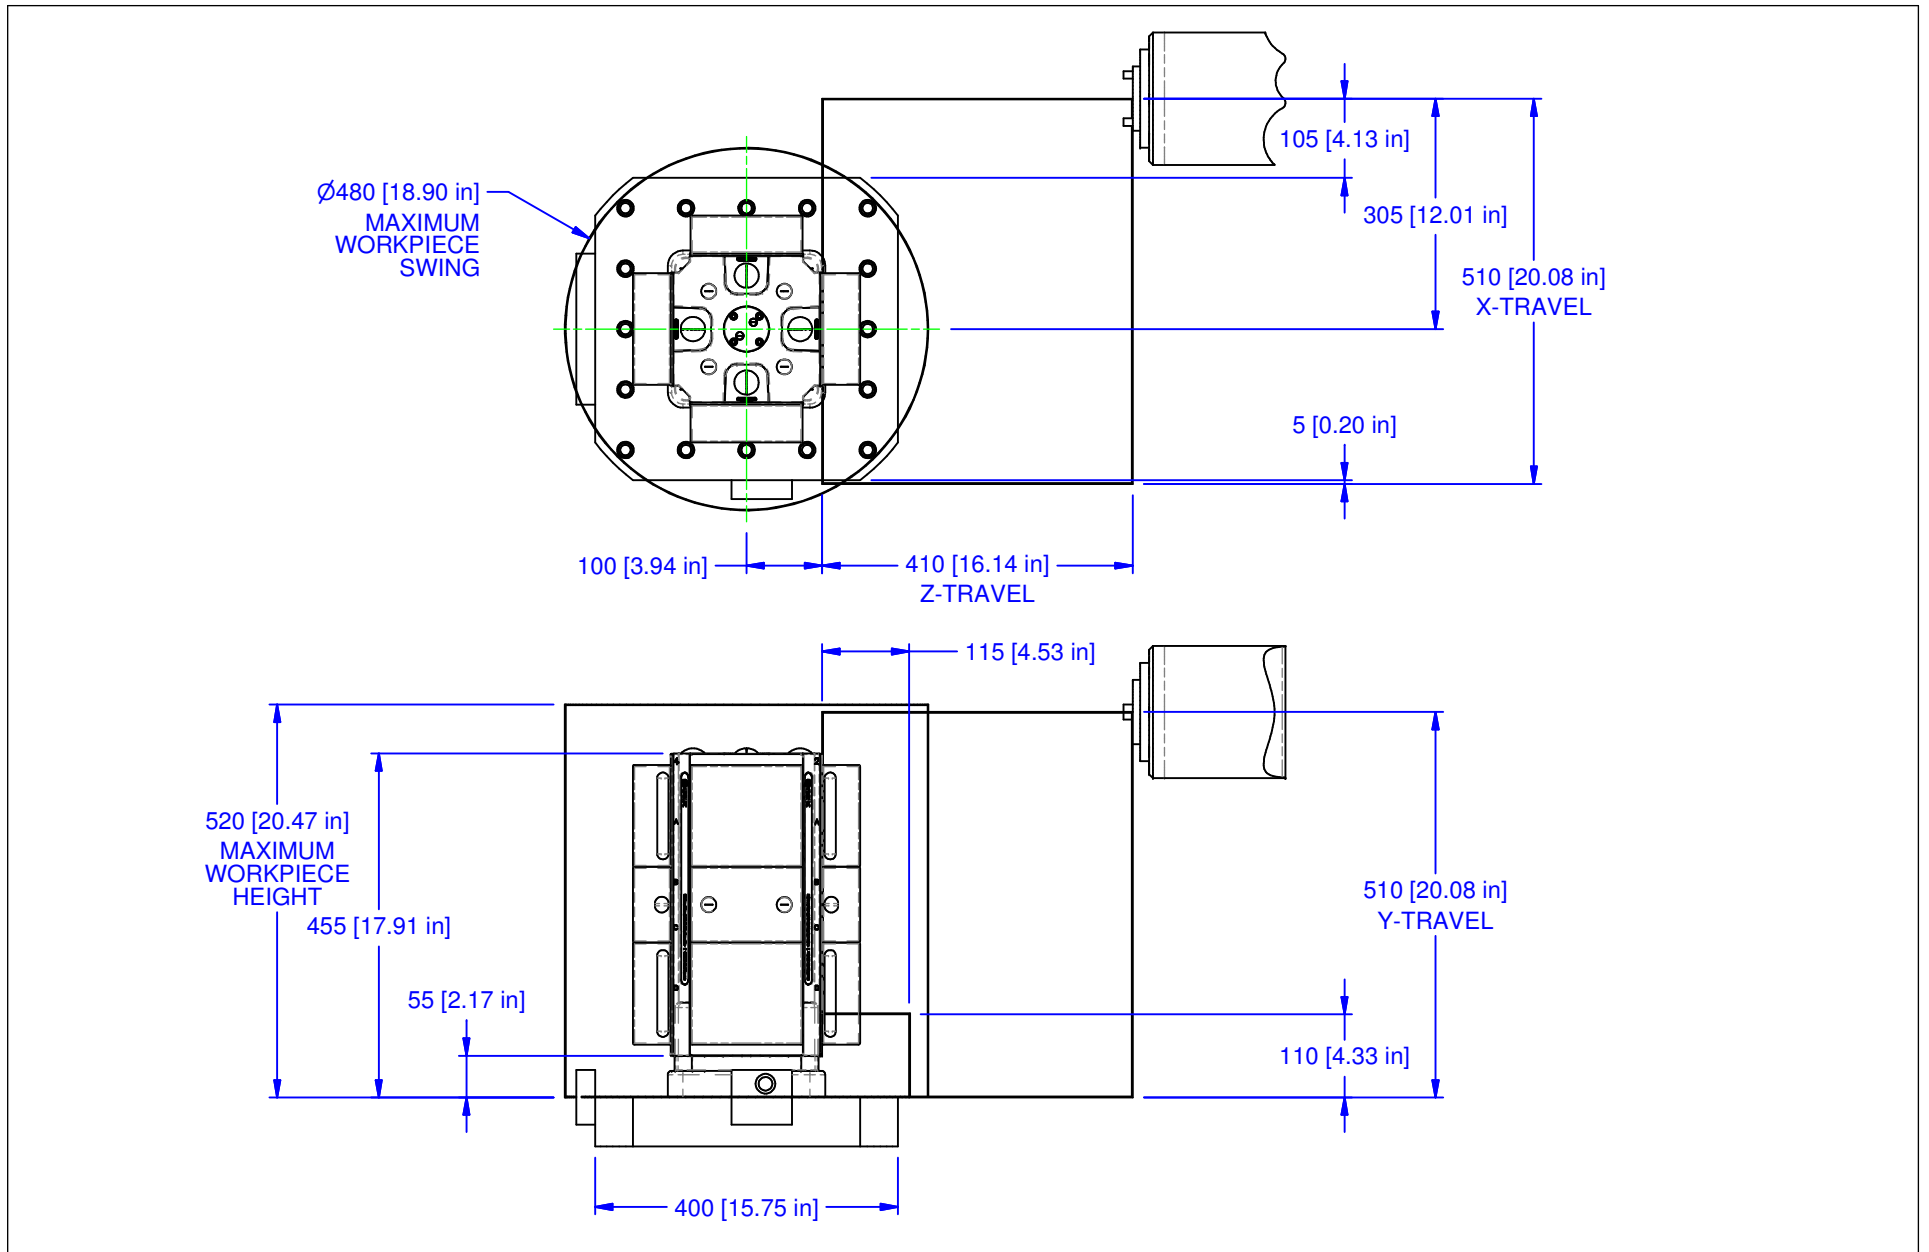

ITEM: WORK PKG - HMC		REV
TYPE: KITAMURA HX-400ia_M-E		A
FAM: 5ML1540-41		
STYLE: 208 SQ BASE X 455 TALL		
TDD	1 OF 4	5HP-KITA-00066
9/23/2011		

SECTION A-A

MATERIAL:	NA
HARDNESS:	NA
COATING:	NA
WEIGHT:	112282 g
COMMENTS:	

UNSPECIFIED TOLERANCES:
 X ±0.2
 X.X ±0.1
 X.XX ±0.05
 ANGLES ±0.5°
 ALL DIMENSIONS ARE MILLIMETERS.

CHICK (800) 332-4425
 (724) 772-1644
www.ChickWorkholding.com

ITEM: WORK PKG - HMC		REV
TYPE: KITAMURA HX-400ia_M-E		A
FAM: 5ML1540-41		
STYLE: 208 SQ BASE X 455 TALL		
TDD	2 OF 4	5HP-KITA-00066
9/23/2011		