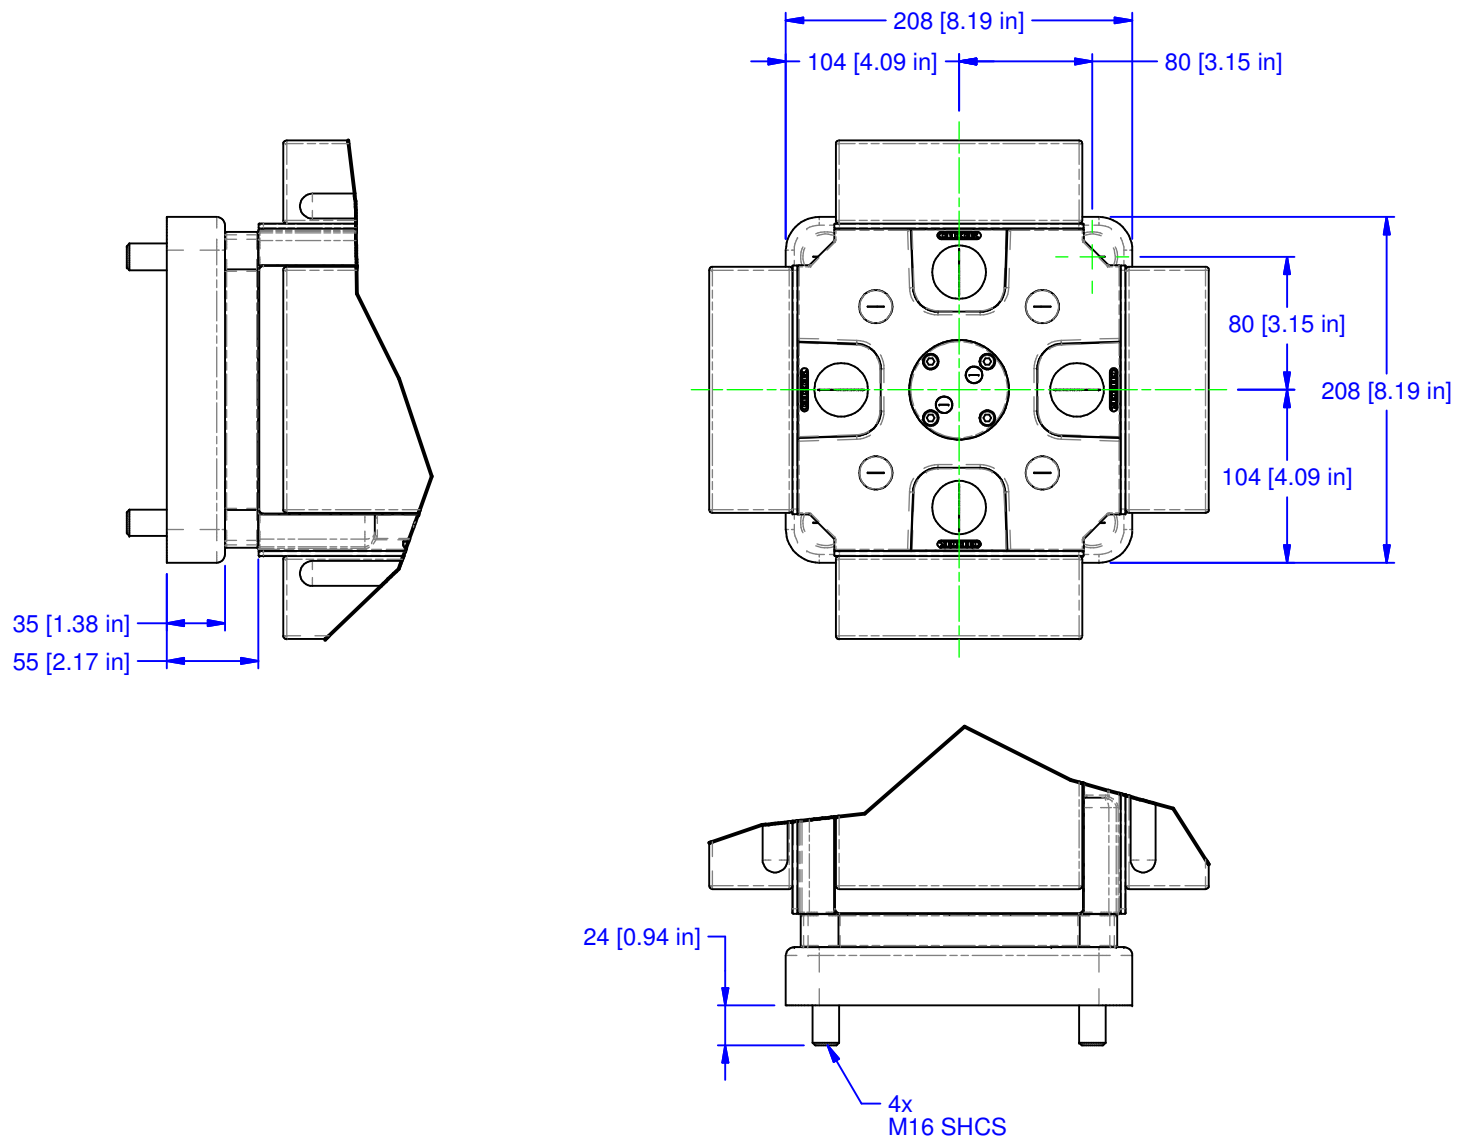

MATERIAL: NA	UNSPECIFIED TOLERANCES: X ±0.2 X.X ±0.1 X.XX ±0.05 ANGLES ±0.5° ALL DIMENSIONS ARE MILLIMETERS.	(800) 332-4425 (724) 772-1644 www.ChickWorkholding.com	ITEM: WORK PKG - HMC
HARDNESS: NA			TYPE: KITAMURA HX-400ia_M-E
COATING: NA			FAM: 5ML1540-41
WEIGHT: 112282 g			STYLE: 208 SQ BASE X 455 TALL
COMMENTS:			<table border="1"> <tr> <td>TDD</td> <td>4 OF 4</td> <td rowspan="2">5HP-KITA-00066</td> <td rowspan="2">REV A</td> </tr> <tr> <td colspan="2">9/23/2011</td> </tr> </table>