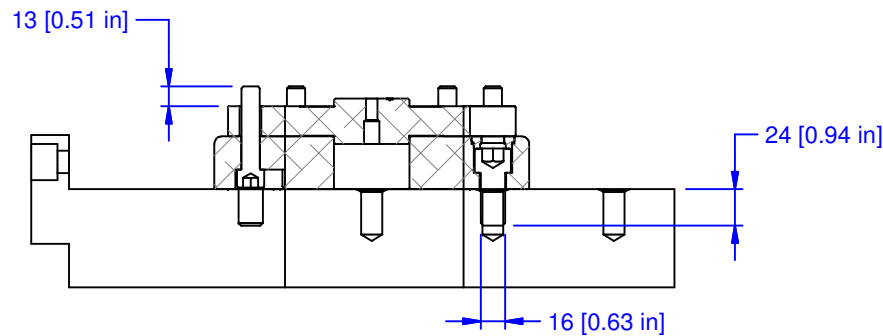

PARTS LIST						
No	QTY	PN	ITEM	TYPE	FAM	STYLE
1	1	185-0-10002	KIT	TOOLS	5ML15-41	STANDARD
2	1	185-0-10006	PACKAGING	SHIPPING CONTAINER	HMC WORK PKG.	36x36x30 [M16 W/8" BOLTS]
3	1	185-2-10010	KIT	PP TO PALLET - MOD BP	S5-41	208/250mm METRIC (M16)
4	1	186-1-10401	MULTI-LOK ASSEMBLY	JIS400mm PALLET	5ML1540-41	208 SQ BASE X 455 TALL

MATERIAL: NA
HARDNESS: NA
COATING: NA
WEIGHT: 112282 g
COMMENTS:

UNSPECIFIED TOLERANCES:
 X ±0.2
 X.X ±0.1
 X.XX ±0.05
 ANGLES ±0.5°
 ALL DIMENSIONS ARE MILLIMETERS.

CHICK (800) 332-4425
 (724) 772-1644
www.ChickWorkholding.com
 UNSPECIFIED EDGES: BREAK 0.3 TO 0.8
 UNSPECIFIED FILLETS: RADIUS 0.3 MAX

ITEM: WORK PKG - HMC		REV
TYPE: KITAMURA HX-400ia_M-E		A
FAM: 5ML1540-41		
STYLE: 208 SQ BASE X 455 TALL		
TDD	1 OF 4	5HP-KITA-00066
9/23/2011		

SECTION A-A

MATERIAL:	NA
HARDNESS:	NA
COATING:	NA
WEIGHT:	112282 g
COMMENTS:	

UNSPECIFIED TOLERANCES:
 X ±0.2
 X.X ±0.1
 X.XX ±0.05
 ANGLES ±0.5°
 ALL DIMENSIONS ARE MILLIMETERS.

CHICK (800) 332-4425
 (724) 772-1644
www.ChickWorkholding.com

ITEM: WORK PKG - HMC		REV
TYPE: KITAMURA HX-400ia_M-E		A
FAM: 5ML1540-41		
STYLE: 208 SQ BASE X 455 TALL		
TDD	2 OF 4	5HP-KITA-00066
9/23/2011		