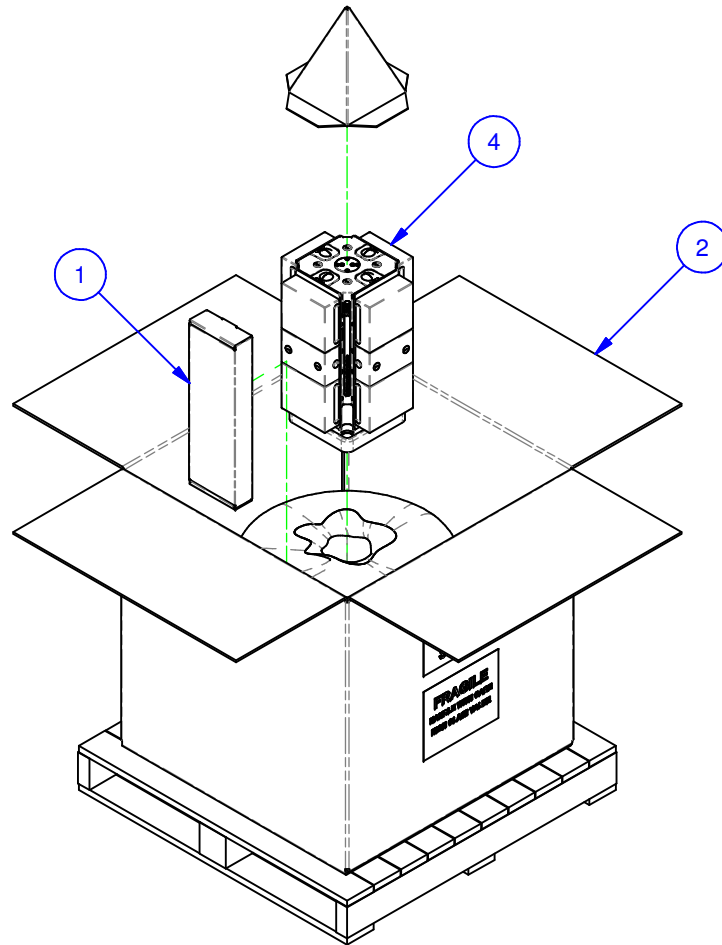

PARTS LIST						
No	QTY	PN	ITEM	TYPE	FAM	STYLE
1	1	185-0-10002	KIT	TOOLS	5ML15-41	STANDARD
2	1	185-0-10006	PACKAGING	SHIPPING CONTAINER	HMC WORK PKG.	36x36x30 [M16 W/8" BOLTS]
3	1	185-2-10010	KIT	PP TO PALLET - MOD BP	S5-41	208/250mm METRIC (M16)
4	1	186-1-10401	MULTI-LOK ASSEMBLY	JIS400mm PALLET	5ML1540-41	208 SQ BASE X 455 TALL

ITEM: WORK PKG - HMC		REV
TYPE: KITAMURA HX-400ia_M-E		A
FAM: 5ML1540-41		
STYLE: 208 SQ BASE X 455 TALL		
TDD	1 OF 4	5HP-KITA-00066
9/23/2011		

SECTION A-A

MATERIAL:	NA
HARDNESS:	NA
COATING:	NA
WEIGHT:	112282 g
COMMENTS:	