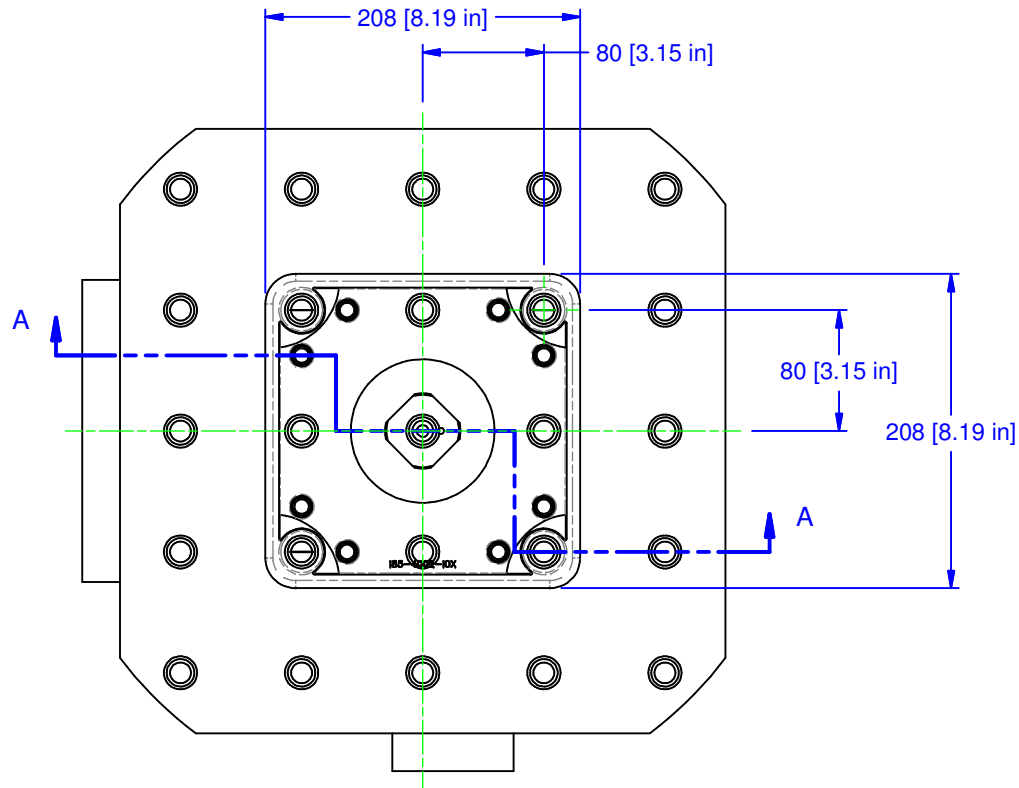

PARTS LIST						
No	QTY	PN	ITEM	TYPE	FAM	STYLE
1	1	185-0-10002	KIT	TOOLS	5ML15-41	STANDARD
2	1	185-0-10006	PACKAGING	SHIPPING CONTAINER	HMC WORK PKG.	36x36x30 [M16 W/8" BOLTS]
3	1	185-2-10010	KIT	PP TO PALLET - MOD BP	S5-41	208/250mm METRIC (M16)
4	1	186-1-10401	MULTI-LOK ASSEMBLY	JIS400mm PALLET	5ML1540-41	208 SQ BASE X 455 TALL

MATERIAL: NA
HARDNESS: NA
COATING: NA
WEIGHT: 112282 g
COMMENTS:

UNSPECIFIED TOLERANCES:
 X ±0.2
 X.X ±0.1
 X.XX ±0.05
 ANGLES ±0.5°
 ALL DIMENSIONS ARE MILLIMETERS.

CHICK (800) 332-4425
 (724) 772-1644
www.ChickWorkholding.com
 UNSPECIFIED EDGES: BREAK 0.3 TO 0.8
 UNSPECIFIED FILLETS: RADIUS 0.3 MAX

ITEM: WORK PKG - HMC		REV
TYPE: KITAMURA HX-400ia_M-E		A
FAM: 5ML1540-41		
STYLE: 208 SQ BASE X 455 TALL		
TDD	1 OF 4	5HP-KITA-00066
9/23/2011		

SECTION A-A

MATERIAL:	NA
HARDNESS:	NA
COATING:	NA
WEIGHT:	112282 g
COMMENTS:	

UNSPECIFIED TOLERANCES:
 X ±0.2
 X.X ±0.1
 X.XX ±0.05
 ANGLES ±0.5°
 ALL DIMENSIONS ARE MILLIMETERS.

CHICK (800) 332-4425
 (724) 772-1644
www.ChickWorkholding.com

ITEM: WORK PKG - HMC		REV
TYPE: KITAMURA HX-400ia_M-E		A
FAM: 5ML1540-41		
STYLE: 208 SQ BASE X 455 TALL		
TDD	2 OF 4	5HP-KITA-00066
9/23/2011		