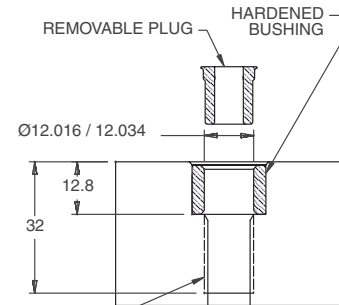

SECTION B-B

M12x1.75 TAP TO DEPTH SHOWN

Notes
All dimensions are MM [IN]

CHICK WORKHOLDING SOLUTIONS, INC
500 Keystone Drive • Warrendale, PA 15086 USA
Phone: (724) 772-1644 • Fax: (724) 772-1633
Toll Free: (800) 33-CHICK • (800) 332-4425
www.ChickWorkholding.com