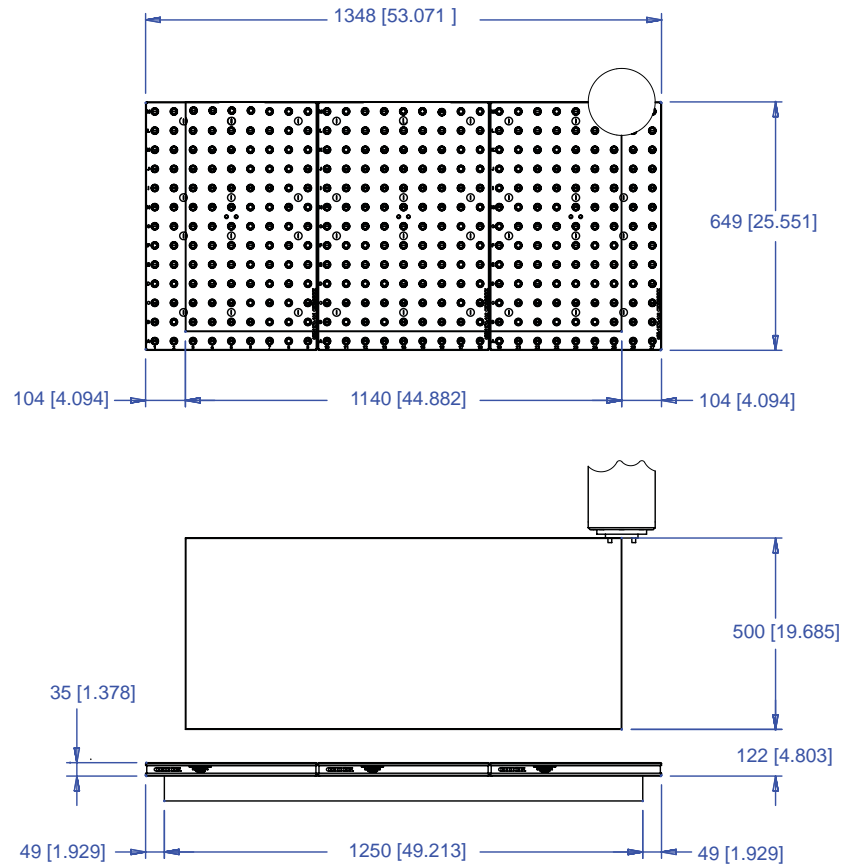

## 5VP-DECK-00062

This workholding package is designed for your DECKEL-MAHO DMC 104V machining center.

Notes

**CHICK WORKHOLDING SOLUTIONS, INC**  
500 Keystone Drive • Warrendale, PA 15086 USA  
Phone: (724) 772-1644 • Fax: (724) 772-1633  
Toll Free: (800) 33-CHICK • (800) 332-4425  
[www.ChickWorkholding.com](http://www.ChickWorkholding.com)

## 5VP-DECK-00062

This workholding package is designed for your DECKEL-MAHO DMC 104V machining center.

**Notes**

Machine travel may be limited by mechanical interference and/or machine safety zones. Please consult your machine's operating instructions for more information.

# 5VP-DECK-00062

This workholding package is designed for your DECKEL-MAHO DMC 104V machining center.

Notes

All dimensions are MM [IN]  
 Maximum number of Qwik-Loks (5QL1040-AL 3 systems Max) (5QL1540-AL 5 systems Max).

## DETAIL A

HOLE SPACING TOLERANCE  
 $\pm 0.02$  TO 500mm  
 $\pm 0.03$  TO 1200mm