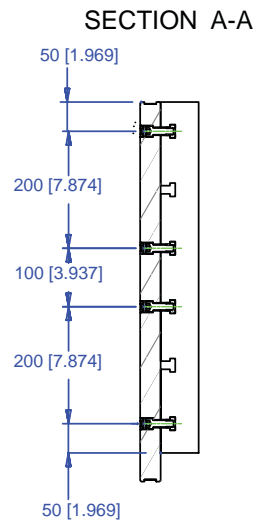

## 5VP-DECK-00062

This workholding package is designed for your DECKEL-MAHO DMC 104V machining center.

**Notes**

Machine travel may be limited by mechanical interference and/or machine safety zones. Please consult your machine's operating instructions for more information.

# 5VP-DECK-00062

This workholding package is designed for your DECKEL-MAHO DMC 104V machining center.

Notes

All dimensions are MM [IN]  
 Maximum number of Qwik-Loks (5QL1040-AL 3 systems Max) (5QL1540-AL 5 systems Max).

## DETAIL A

HOLE SPACING TOLERANCE  
 $\pm 0.02$  TO 500mm  
 $\pm 0.03$  TO 1200mm