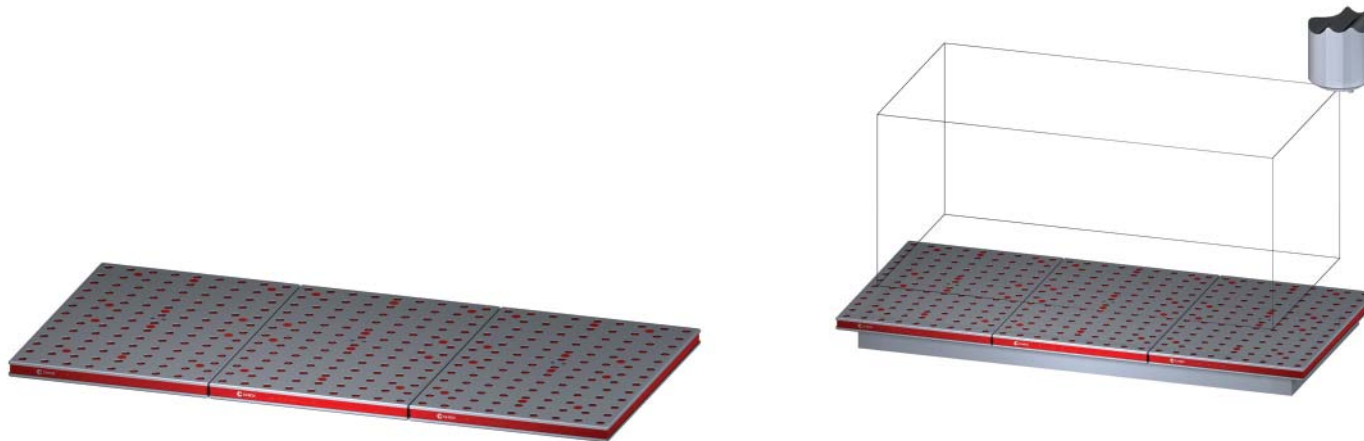

## 5VP-DECK-00062

This workholding package is designed for your DECKEL-MAHO DMC 104V machining center.

Notes

**CHICK WORKHOLDING SOLUTIONS, INC**  
500 Keystone Drive • Warrendale, PA 15086 USA  
Phone: (724) 772-1644 • Fax: (724) 772-1633  
Toll Free: (800) 33-CHICK • (800) 332-4425  
[www.ChickWorkholding.com](http://www.ChickWorkholding.com)

## 5VP-DECK-00062

This workholding package is designed for your DECKEL-MAHO DMC 104V machining center.

**Notes**

Machine travel may be limited by mechanical interference and/or machine safety zones. Please consult your machine's operating instructions for more information.