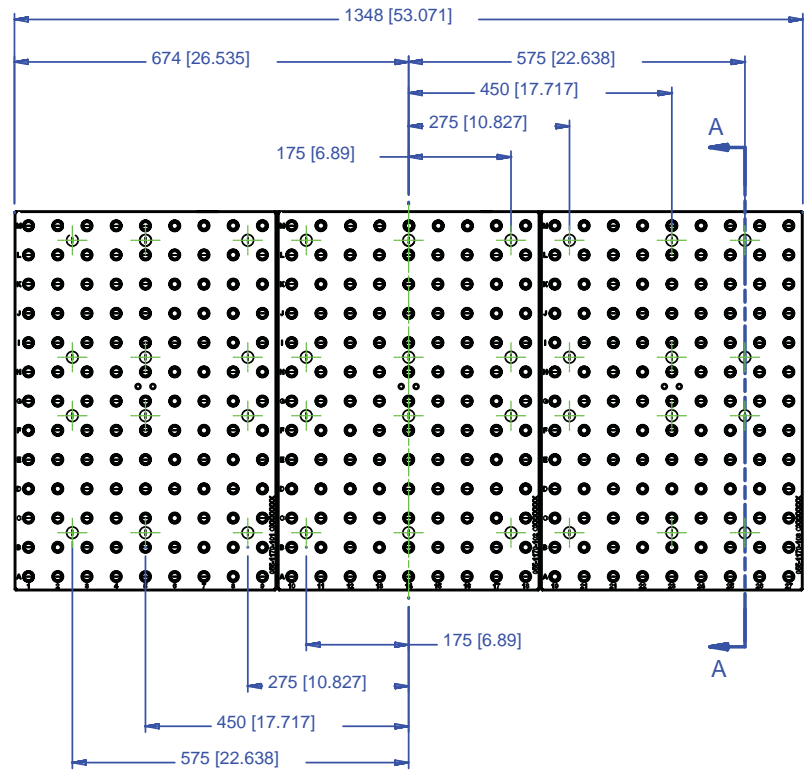

## 5VP-DECK-00062

This workholding package is designed for your DECKEL-MAHO DMC 104V machining center.

**Notes**

Machine travel may be limited by mechanical interference and/or machine safety zones. Please consult your machine's operating instructions for more information.

# 5VP-DECK-00062

This workholding package is designed for your DECKEL-MAHO DMC 104V machining center.

Notes

All dimensions are MM [IN]  
 Maximum number of Qwik-Loks (5QL1040-AL 3 systems Max) (5QL1540-AL 5 systems Max).

## DETAIL A

HOLE SPACING TOLERANCE  
 $\pm 0.02$  TO 500mm  
 $\pm 0.03$  TO 1200mm