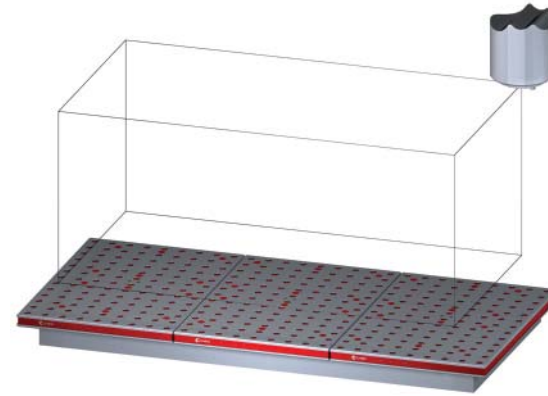

## 5VP-DECK-00062

This workholding package is designed for your DECKEL-MAHO DMC 104V machining center.

Notes

**CHICK WORKHOLDING SOLUTIONS, INC**  
500 Keystone Drive • Warrendale, PA 15086 USA  
Phone: (724) 772-1644 • Fax: (724) 772-1633  
Toll Free: (800) 33-CHICK • (800) 332-4425  
[www.ChickWorkholding.com](http://www.ChickWorkholding.com)

## 5VP-DECK-00062

This workholding package is designed for your DECKEL-MAHO DMC 104V machining center.

**Notes**

Machine travel may be limited by mechanical interference and/or machine safety zones. Please consult your machine's operating instructions for more information.