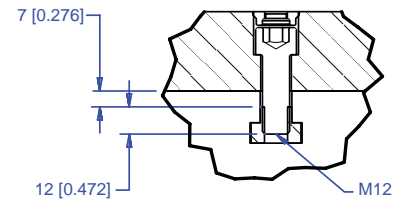

# 5VP-KITA-00056

This workholding package is designed for your KITAMURA 1XiF machining center.

Notes

All dimensions are MM [IN]  
 Maximum number of Qwik-Loks (5QL1040-AL 3 systems Max) (5QL1540-AL 5 systems Max).