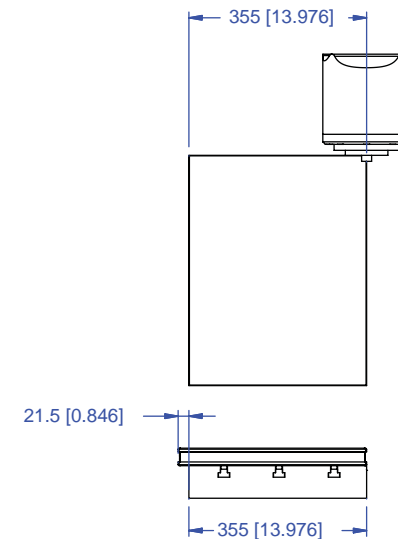

5VP-KITA-00056

This workholding package is designed for your KITAMURA 1XiF machining center.

Notes

Machine travel may be limited by mechanical interference and/or machine safety zones. Please consult your machine's operating instructions for more information.

All dimensions are MM [IN]

CHICK WORKHOLDING SOLUTIONS, INC
500 Keystone Drive • Warrendale, PA 15086 USA
Phone: (724) 772-1644 • Fax: (724) 772-1633
Toll Free: (800) 33-CHICK • (800) 332-4425
www.ChickWorkholding.com