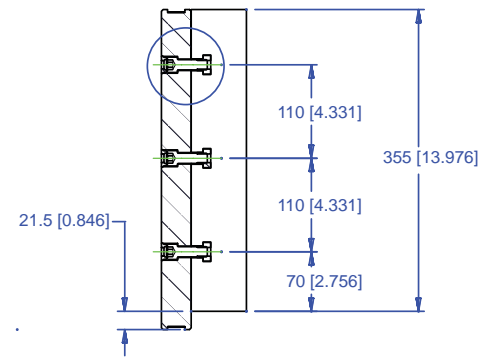

5VP-KITA-00056

This workholding package is designed for your KITAMURA 1XiF machining center.

Notes

All dimensions are MM [IN]
Maximum number of Qwik-Loks (5QL1040-AL 3 systems Max) (5QL1540-AL 5 systems Max).

CHICK WORKHOLDING SOLUTIONS, INC
500 Keystone Drive • Warrendale, PA 15086 USA
Phone: (724) 772-1644 • Fax: (724) 772-1633
Toll Free: (800) 33-CHICK • (800) 332-4425
www.ChickWorkholding.com