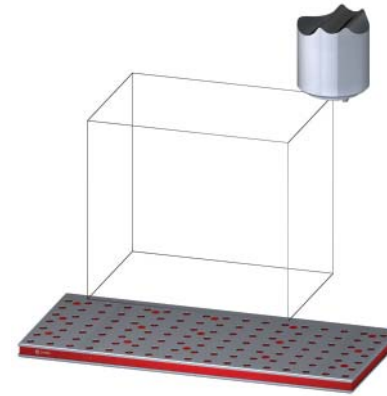

## 5VP-KITA-00056

This workholding package is designed for your KITAMURA 1XiF machining center.

Notes

**CHICK WORKHOLDING SOLUTIONS, INC**  
500 Keystone Drive • Warrendale, PA 15086 USA  
Phone: (724) 772-1644 • Fax: (724) 772-1633  
Toll Free: (800) 33-CHICK • (800) 332-4425  
[www.ChickWorkholding.com](http://www.ChickWorkholding.com)

# 5VP-KITA-00056

This workholding package is designed for your KITAMURA 1XiF machining center.

**Notes**

Machine travel may be limited by mechanical interference and/or machine safety zones. Please consult your machine's operating instructions for more information.