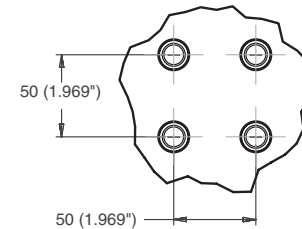

# 5VP-KITA-00056

This workholding package is designed for your KITAMURA 1XiF machining center.

FOUNDATION LENGTH, DEPTH, AND MOUNTING HOLE CONFIGURATION DESIGNED ACCORDING TO MACHINE TOOL SPECIFICATION

FOUNDATION MAT'L: CAST IRON  
FOUNDATION INCLUDES INSTALLATION HARDWARE

**DETAIL A**

HOLE SPACING TOLERANCE  
±0.02 TO 500mm  
±0.03 TO 1200mm

**SECTION B-B**

Notes  
All dimensions are MM [IN]

**CHICK WORKHOLDING SOLUTIONS, INC**  
500 Keystone Drive • Warrendale, PA 15086 USA  
Phone: (724) 772-1644 • Fax: (724) 772-1633  
Toll Free: (800) 33-CHICK • (800) 332-4425  
[www.ChickWorkholding.com](http://www.ChickWorkholding.com)