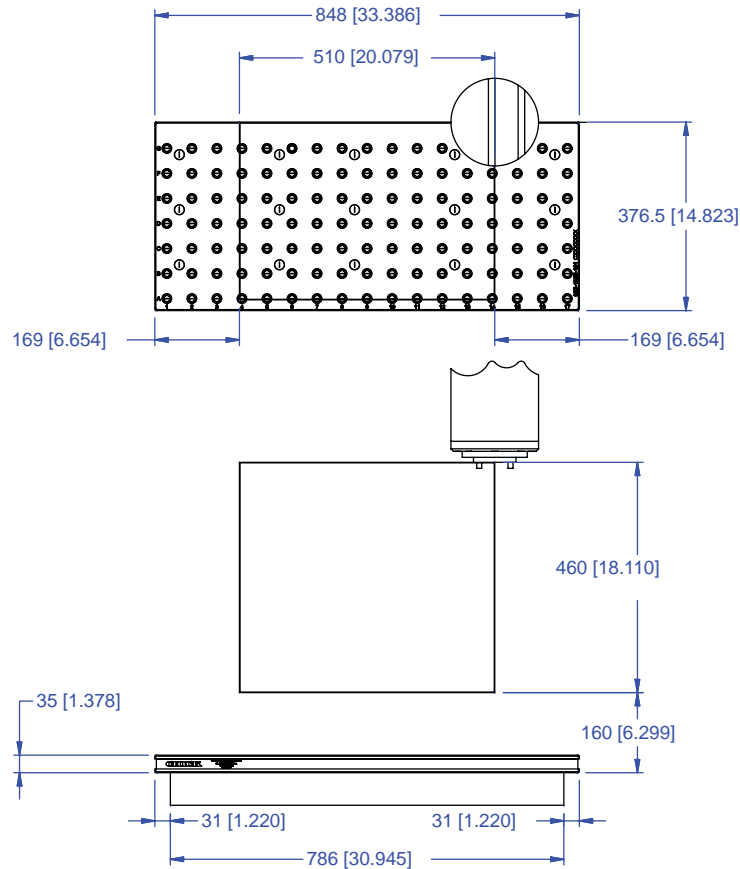

## 5VP-KITA-00056

This workholding package is designed for your KITAMURA 1XiF machining center.

Notes

**CHICK WORKHOLDING SOLUTIONS, INC**  
500 Keystone Drive • Warrendale, PA 15086 USA  
Phone: (724) 772-1644 • Fax: (724) 772-1633  
Toll Free: (800) 33-CHICK • (800) 332-4425  
[www.ChickWorkholding.com](http://www.ChickWorkholding.com)

# 5VP-KITA-00056

This workholding package is designed for your KITAMURA 1XiF machining center.

**Notes**

Machine travel may be limited by mechanical interference and/or machine safety zones. Please consult your machine's operating instructions for more information.

**DETAIL A**

HOLE SPACING TOLERANCE  
±0.02 TO 500mm  
±0.03 TO 1200mm

**SECTION B-B**

Notes  
All dimensions are MM [IN]

**CHICK WORKHOLDING SOLUTIONS, INC**  
500 Keystone Drive • Warrendale, PA 15086 USA  
Phone: (724) 772-1644 • Fax: (724) 772-1633  
Toll Free: (800) 33-CHICK • (800) 332-4425  
[www.ChickWorkholding.com](http://www.ChickWorkholding.com)