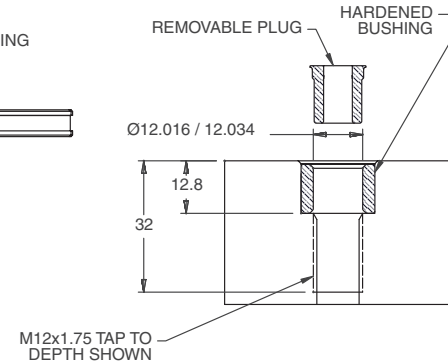

# 5VP-KITA-00056

This workholding package is designed for your KITAMURA 1XiF machining center.

FOUNDATION LENGTH, DEPTH, AND MOUNTING HOLE CONFIGURATION DESIGNED ACCORDING TO MACHINE TOOL SPECIFICATION

FOUNDATION MAT'L: CAST IRON  
FOUNDATION INCLUDES INSTALLATION HARDWARE

**DETAIL A**

HOLE SPACING TOLERANCE  
±0.02 TO 500mm  
±0.03 TO 1200mm

**SECTION B-B**

Notes  
All dimensions are MM [IN]

**CHICK WORKHOLDING SOLUTIONS, INC**  
500 Keystone Drive • Warrendale, PA 15086 USA  
Phone: (724) 772-1644 • Fax: (724) 772-1633  
Toll Free: (800) 33-CHICK • (800) 332-4425  
[www.ChickWorkholding.com](http://www.ChickWorkholding.com)