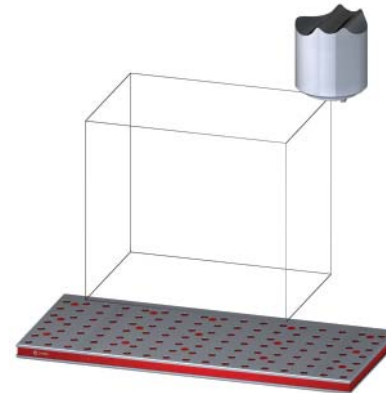

## 5VP-KITA-00056

This workholding package is designed for your KITAMURA 1XiF machining center.

Notes

**CHICK WORKHOLDING SOLUTIONS, INC**  
500 Keystone Drive • Warrendale, PA 15086 USA  
Phone: (724) 772-1644 • Fax: (724) 772-1633  
Toll Free: (800) 33-CHICK • (800) 332-4425  
[www.ChickWorkholding.com](http://www.ChickWorkholding.com)

# 5VP-KITA-00056

This workholding package is designed for your KITAMURA 1XiF machining center.

**Notes**

Machine travel may be limited by mechanical interference and/or machine safety zones. Please consult your machine's operating instructions for more information.