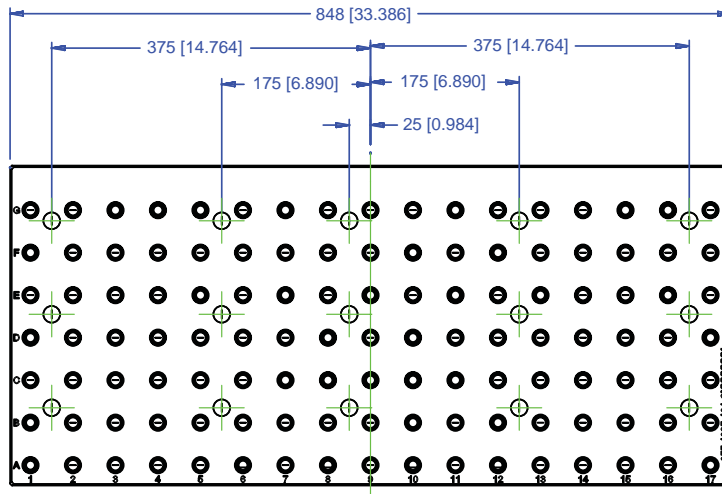

5VP-KITA-00056

This workholding package is designed for your KITAMURA 1XiF machining center.

Notes

All dimensions are MM [IN]
Maximum number of Qwik-Loks (5QL1040-AL 3 systems Max) (5QL1540-AL 5 systems Max).

CHICK WORKHOLDING SOLUTIONS, INC
500 Keystone Drive • Warrendale, PA 15086 USA
Phone: (724) 772-1644 • Fax: (724) 772-1633
Toll Free: (800) 33-CHICK • (800) 332-4425
www.ChickWorkholding.com