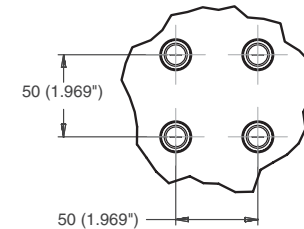

FOUNDATION MAT'L: CAST IRON  
FOUNDATION INCLUDES INSTALLATION HARDWARE

**DETAIL A**

HOLE SPACING TOLERANCE  
±0.02 TO 500mm  
±0.03 TO 1200mm

**SECTION B-B**

M12x1.75 TAP TO DEPTH SHOWN

Notes  
All dimensions are MM [IN]