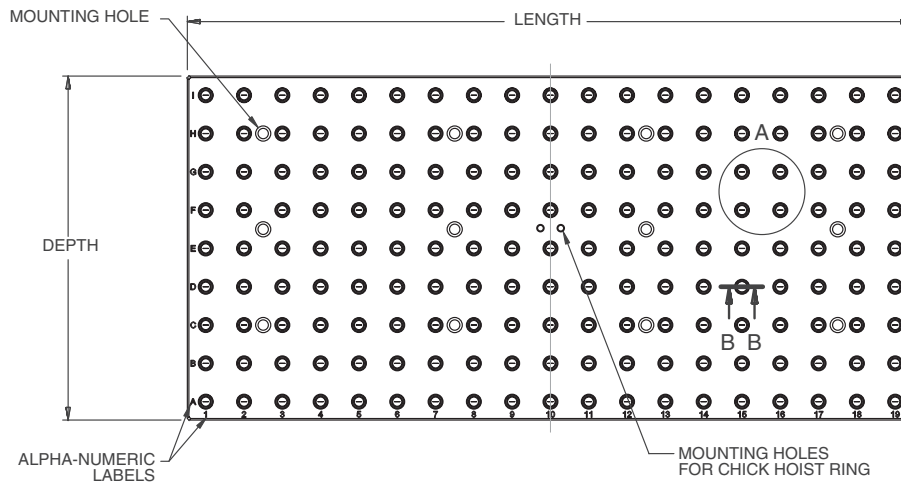

5VP-MATS-00085

This workholding package is designed for your MATSUURA ES-550V machining center.

FOUNDATION LENGTH, DEPTH, AND MOUNTING HOLE CONFIGURATION DESIGNED ACCORDING TO MACHINE TOOL SPECIFICATION