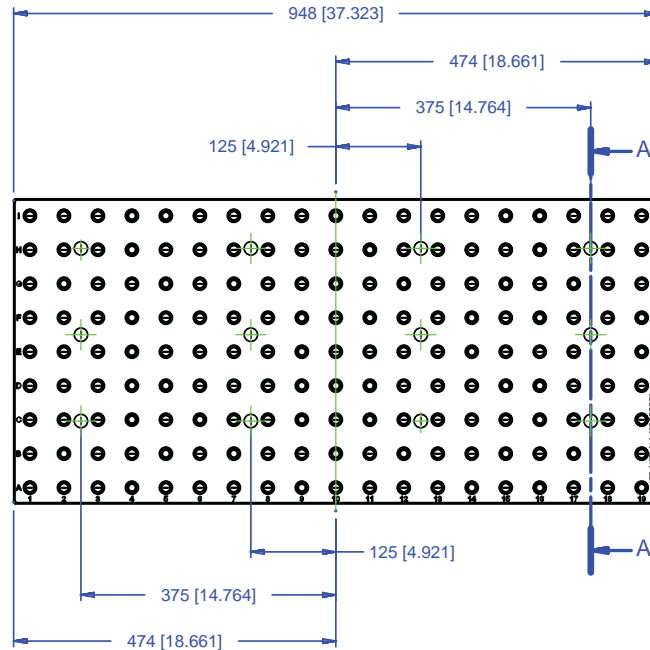

5VP-MATS-00085

This workholding package is designed for your MATSUURA ES-550V machining center.

Notes

All dimensions are MM [IN]
Maximum number of Qwik-Loks (5QL1040-AL 3 systems Max) (5QL1540-AL 5 systems Max).

CHICK WORKHOLDING SOLUTIONS, INC
500 Keystone Drive • Warrendale, PA 15086 USA
Phone: (724) 772-1644 • Fax: (724) 772-1633
Toll Free: (800) 33-CHICK • (800) 332-4425
www.ChickWorkholding.com