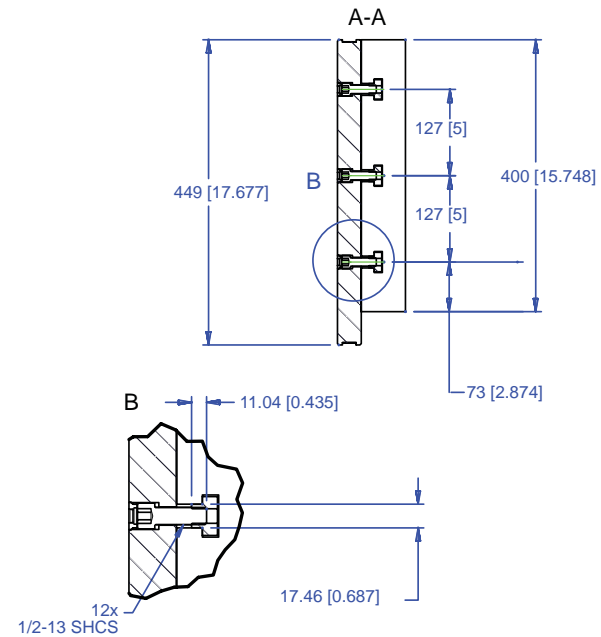

## 5VP-MATS-00085

This workholding package is designed for your MATSUURA ES-550V machining center.

**Notes**

Machine travel may be limited by mechanical interference and/or machine safety zones. Please consult your machine's operating instructions for more information.

# 5VP-MATS-00085

This workholding package is designed for your MATSUURA ES-550V machining center.

Notes

All dimensions are MM [IN]  
 Maximum number of Qwik-Loks (5QL1040-AL 3 systems Max) (5QL1540-AL 5 systems Max).

FOUNDATION MAT'L: CAST IRON  
FOUNDATION INCLUDES INSTALLATION HARDWARE

**DETAIL A**

HOLE SPACING TOLERANCE  
±0.02 TO 500mm  
±0.03 TO 1200mm

**SECTION B-B**

M12x1.75 TAP TO DEPTH SHOWN

Notes  
All dimensions are MM [IN]