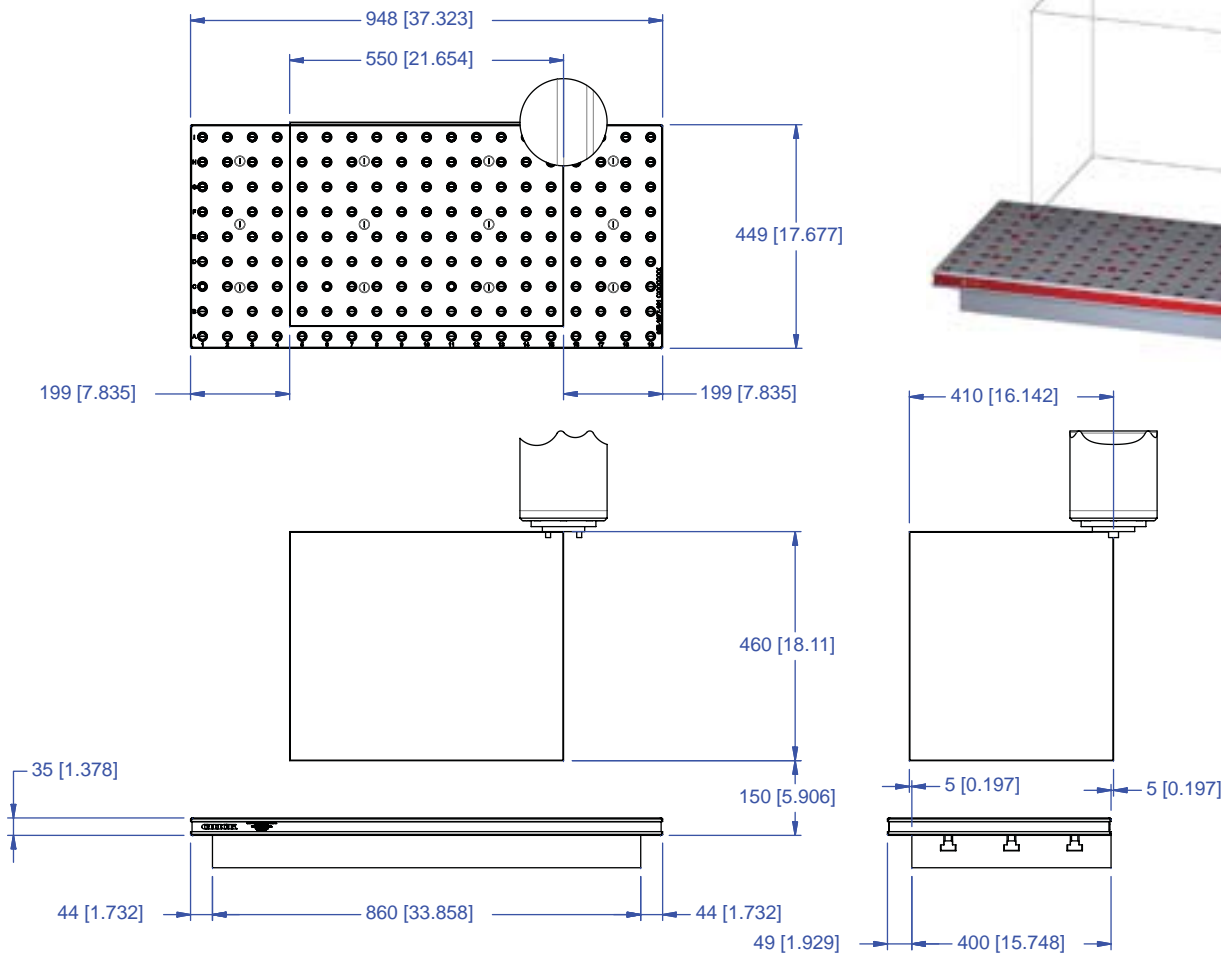

## 5VP-MATS-00085

This workholding package is designed for your MATSUURA ES-550V machining center.

Notes

**CHICK WORKHOLDING SOLUTIONS, INC**  
500 Keystone Drive • Warrendale, PA 15086 USA  
Phone: (724) 772-1644 • Fax: (724) 772-1633  
Toll Free: (800) 33-CHICK • (800) 332-4425  
[www.ChickWorkholding.com](http://www.ChickWorkholding.com)

## 5VP-MATS-00085

This workholding package is designed for your MATSUURA ES-550V machining center.

**Notes**

Machine travel may be limited by mechanical interference and/or machine safety zones. Please consult your machine's operating instructions for more information.

FOUNDATION MAT'L: CAST IRON  
FOUNDATION INCLUDES INSTALLATION HARDWARE

**DETAIL A**

HOLE SPACING TOLERANCE  
±0.02 TO 500mm  
±0.03 TO 1200mm

**SECTION B-B**

M12x1.75 TAP TO DEPTH SHOWN

Notes  
All dimensions are MM [IN]