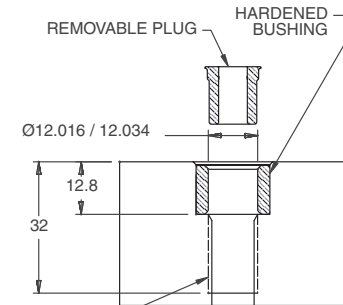

# 5VP-MATS-00085

This workholding package is designed for your MATSUURA ES-550V machining center.

FOUNDATION LENGTH, DEPTH, AND MOUNTING HOLE CONFIGURATION DESIGNED ACCORDING TO MACHINE TOOL SPECIFICATION

FOUNDATION MAT'L: CAST IRON  
FOUNDATION INCLUDES INSTALLATION HARDWARE

**DETAIL A**

HOLE SPACING TOLERANCE  
±0.02 TO 500mm  
±0.03 TO 1200mm

**SECTION B-B**

M12x1.75 TAP TO DEPTH SHOWN

Notes  
All dimensions are MM [IN]