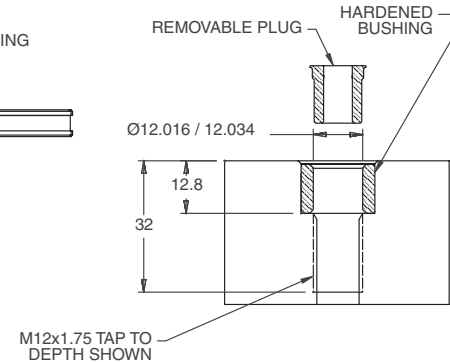

SECTION B-B

Notes
All dimensions are MM [IN]

CHICK WORKHOLDING SOLUTIONS, INC
500 Keystone Drive • Warrendale, PA 15086 USA
Phone: (724) 772-1644 • Fax: (724) 772-1633
Toll Free: (800) 33-CHICK • (800) 332-4425
www.ChickWorkholding.com