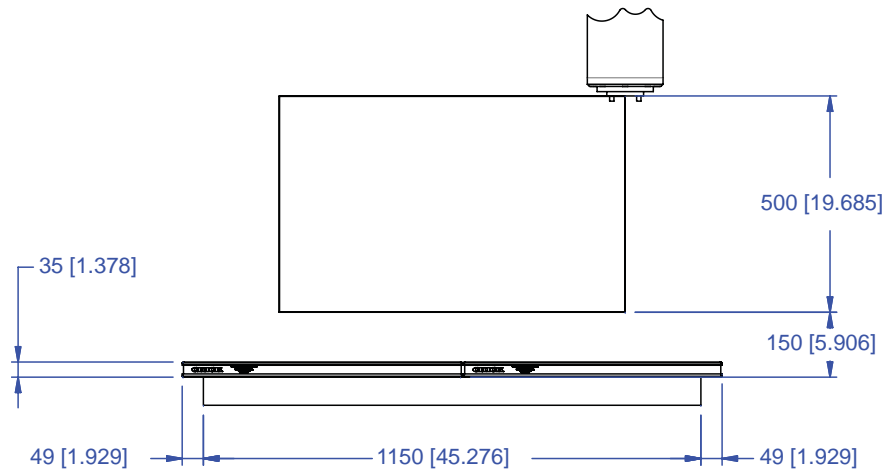

## 5VP-MATS-00095

This workholding package is designed for your MATSUURA ES-800V machining center.

Notes

**CHICK WORKHOLDING SOLUTIONS, INC**  
500 Keystone Drive • Warrendale, PA 15086 USA  
Phone: (724) 772-1644 • Fax: (724) 772-1633  
Toll Free: (800) 33-CHICK • (800) 332-4425  
[www.ChickWorkholding.com](http://www.ChickWorkholding.com)

# 5VP-MATS-00095

This workholding package is designed for your MATSUURA ES-800V machining center.

**Notes**

Machine travel may be limited by mechanical interference and/or machine safety zones. Please consult your machine's operating instructions for more information.