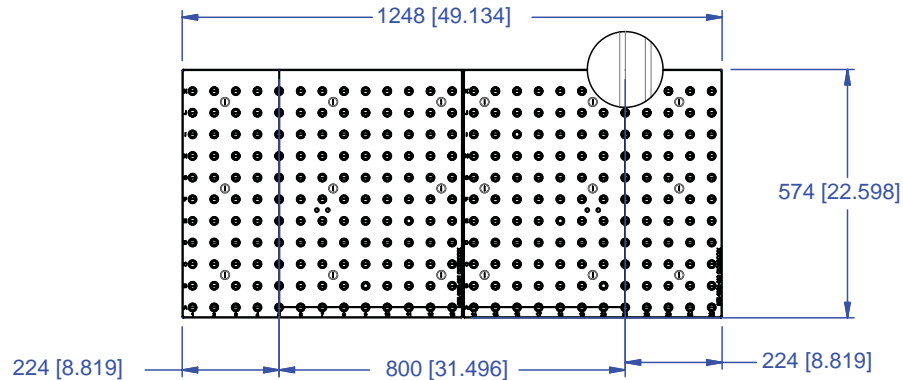

5VP-MATS-00095

This workholding package is designed for your MATSUURA ES-800V machining center.

Notes

Machine travel may be limited by mechanical interference and/or machine safety zones. Please consult your machine's operating instructions for more information.

All dimensions are MM [IN]

CHICK WORKHOLDING SOLUTIONS, INC
500 Keystone Drive • Warrendale, PA 15086 USA
Phone: (724) 772-1644 • Fax: (724) 772-1633
Toll Free: (800) 33-CHICK • (800) 332-4425
www.ChickWorkholding.com