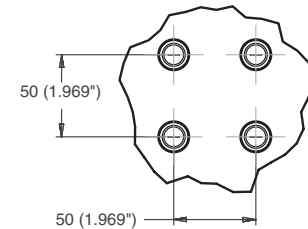

### DETAIL A

HOLE SPACING TOLERANCE  
±0.02 TO 500mm  
±0.03 TO 1200mm