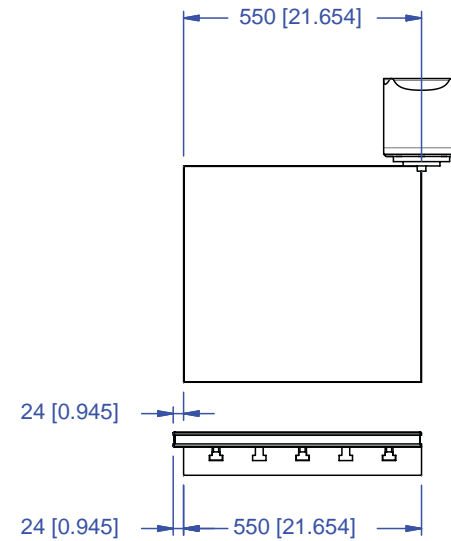

5VP-MATS-00095

This workholding package is designed for your MATSUURA ES-800V machining center.

Notes

Machine travel may be limited by mechanical interference and/or machine safety zones. Please consult your machine's operating instructions for more information.

All dimensions are MM [IN]

CHICK WORKHOLDING SOLUTIONS, INC
500 Keystone Drive • Warrendale, PA 15086 USA
Phone: (724) 772-1644 • Fax: (724) 772-1633
Toll Free: (800) 33-CHICK • (800) 332-4425
www.ChickWorkholding.com