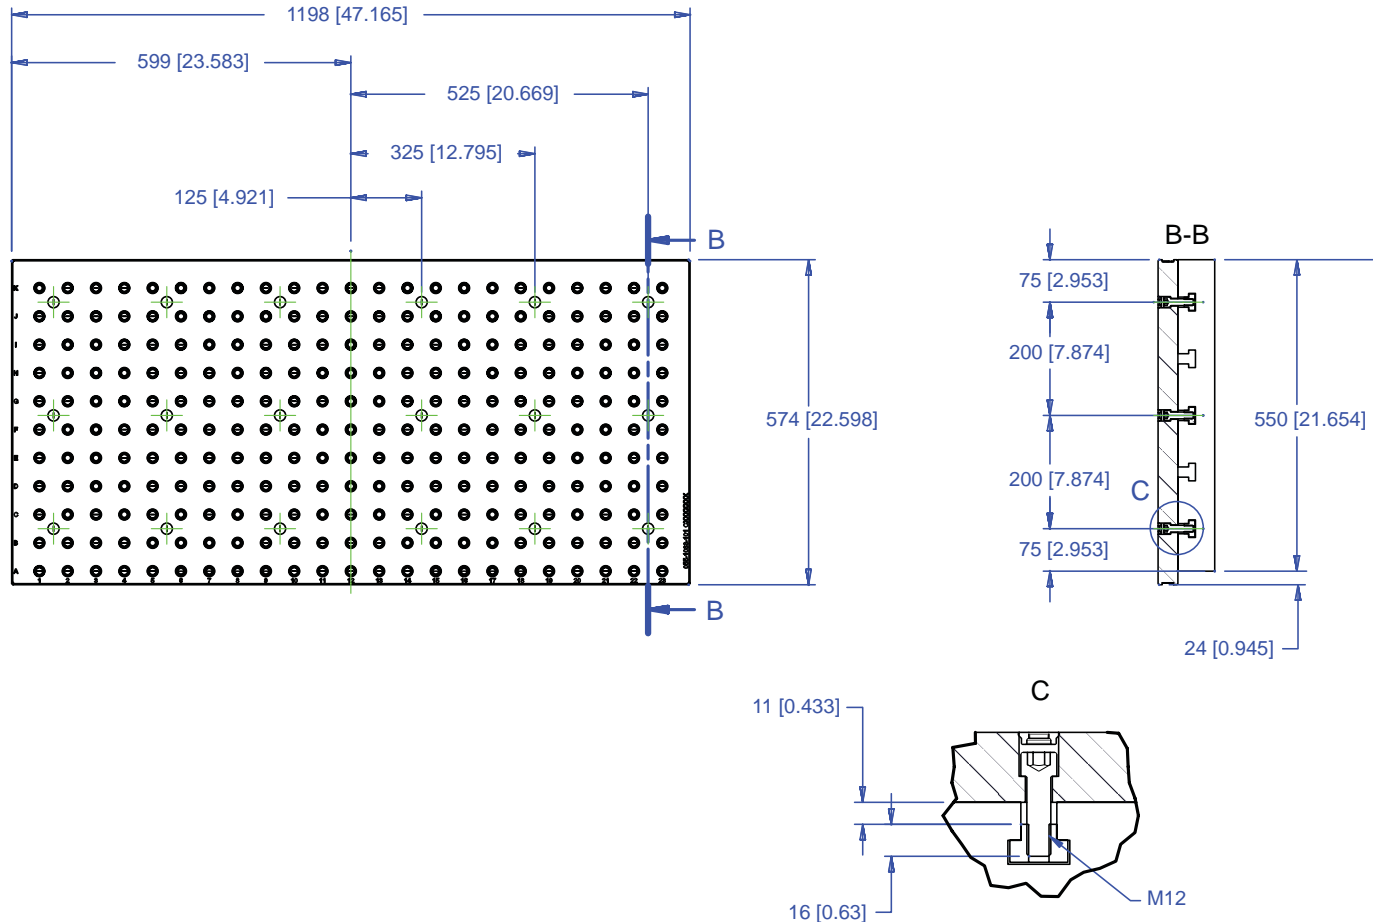

5VP-MATS-00095

This workholding package is designed for your MATSUURA ES-800V machining center.

Notes

All dimensions are MM [IN]
Maximum number of Qwik-Loks (5QL1040-AL 3 systems Max) (5QL1540-AL 5 systems Max).

CHICK WORKHOLDING SOLUTIONS, INC
500 Keystone Drive • Warrendale, PA 15086 USA
Phone: (724) 772-1644 • Fax: (724) 772-1633
Toll Free: (800) 33-CHICK • (800) 332-4425
www.ChickWorkholding.com