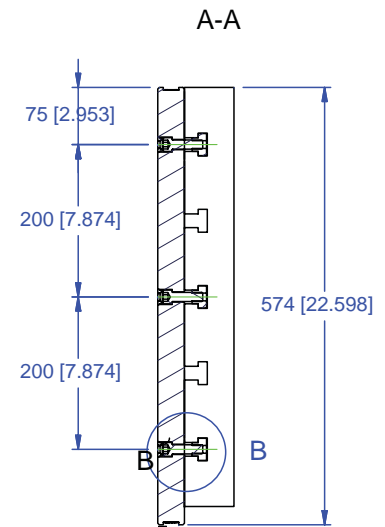

# 5VP-MAZA-00162

This workholding package is designed for your MAZAK FJV-250 machining center.

Notes

All dimensions are MM [IN]  
 Maximum number of Qwik-Loks (5QL1040-AL 3 systems Max) (5QL1540-AL 5 systems Max).