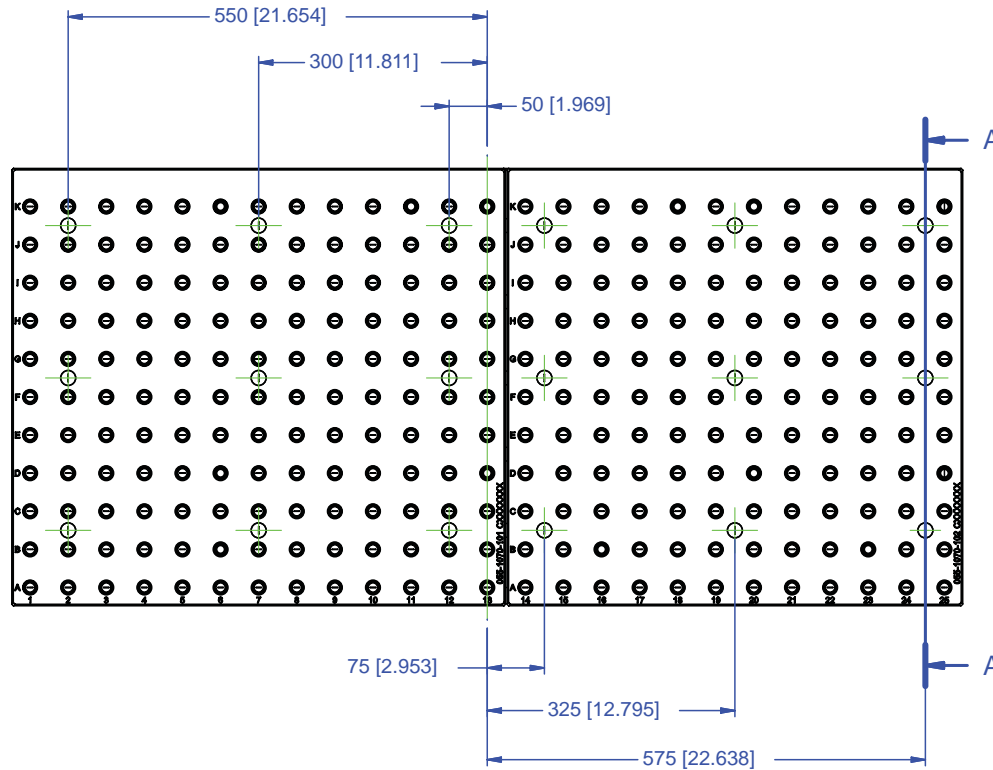

5VP-MAZA-00162

This workholding package is designed for your MAZAK FJV-250 machining center.

Notes

All dimensions are MM [IN]
Maximum number of Qwik-Loks (5QL1040-AL 3 systems Max) (5QL1540-AL 5 systems Max).

CHICK WORKHOLDING SOLUTIONS, INC
500 Keystone Drive • Warrendale, PA 15086 USA
Phone: (724) 772-1644 • Fax: (724) 772-1633
Toll Free: (800) 33-CHICK • (800) 332-4425
www.ChickWorkholding.com