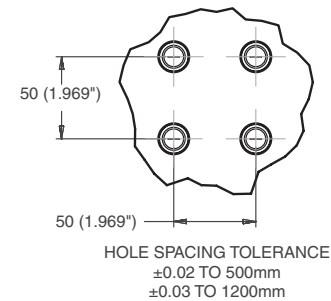

FOUNDATION MAT'L: CAST IRON
FOUNDATION INCLUDES INSTALLATION HARDWARE

DETAIL A