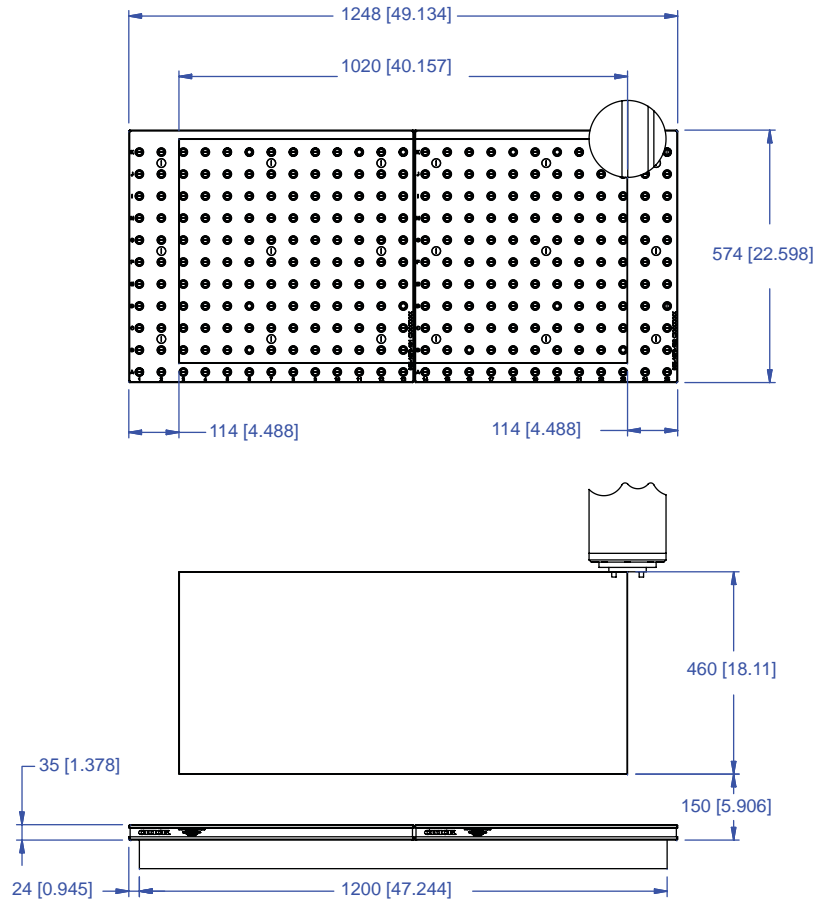

5VP-MAZA-00162

This workholding package is designed for your MAZAK FJV-250 machining center.

Notes

Machine travel may be limited by mechanical interference and/or machine safety zones. Please consult your machine's operating instructions for more information.

All dimensions are MM [IN]

CHICK WORKHOLDING SOLUTIONS, INC
500 Keystone Drive • Warrendale, PA 15086 USA
Phone: (724) 772-1644 • Fax: (724) 772-1633
Toll Free: (800) 33-CHICK • (800) 332-4425
www.ChickWorkholding.com