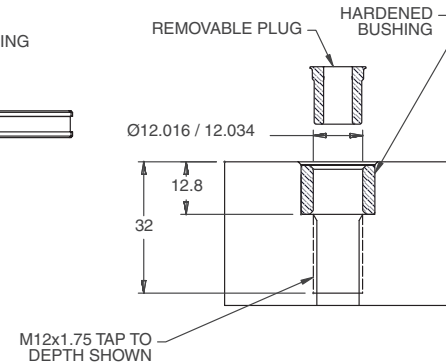

SECTION B-B