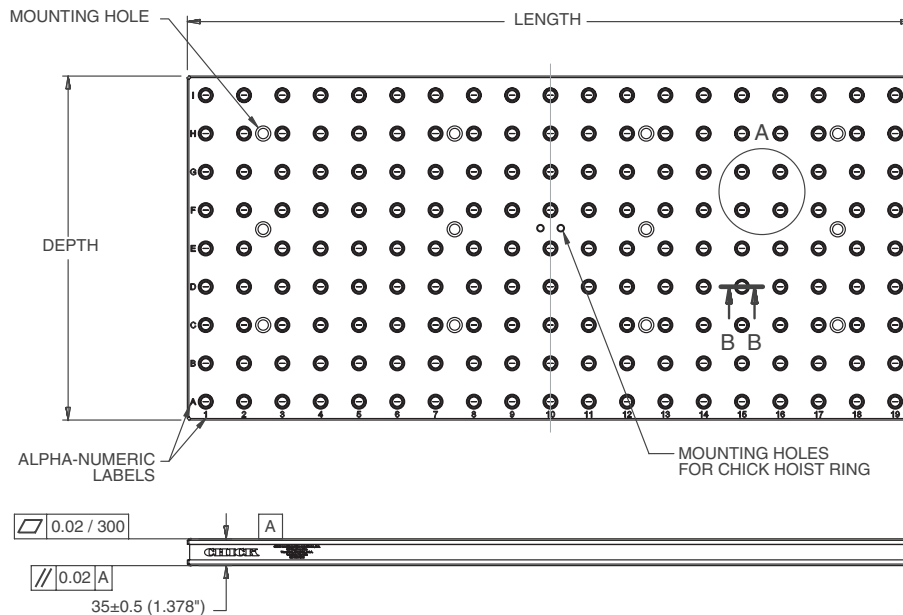

5VP-MAZA-00162

This workholding package is designed for your MAZAK FJV-250 machining center.

FOUNDATION LENGTH, DEPTH, AND MOUNTING HOLE CONFIGURATION DESIGNED ACCORDING TO MACHINE TOOL SPECIFICATION