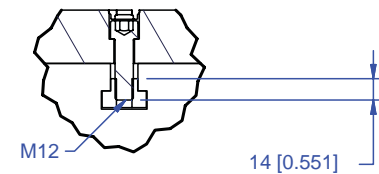

# 5VP-MAZA-00162

This workholding package is designed for your MAZAK FJV-250 machining center.

Notes

All dimensions are MM [IN]  
 Maximum number of Qwik-Loks (5QL1040-AL 3 systems Max) (5QL1540-AL 5 systems Max).