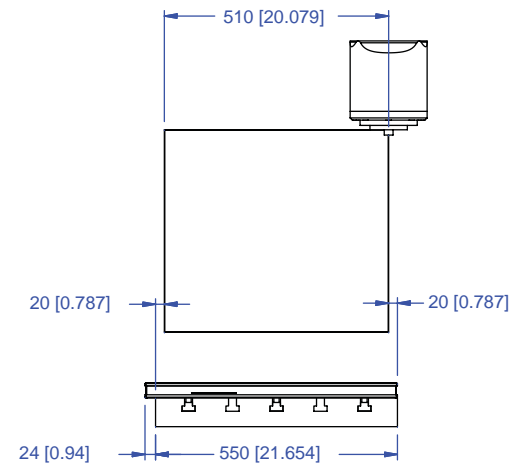

5VP-MAZA-00162

This workholding package is designed for your MAZAK FJV-250 machining center.

Notes

Machine travel may be limited by mechanical interference and/or machine safety zones. Please consult your machine's operating instructions for more information.

All dimensions are MM [IN]

CHICK WORKHOLDING SOLUTIONS, INC
500 Keystone Drive • Warrendale, PA 15086 USA
Phone: (724) 772-1644 • Fax: (724) 772-1633
Toll Free: (800) 33-CHICK • (800) 332-4425
www.ChickWorkholding.com